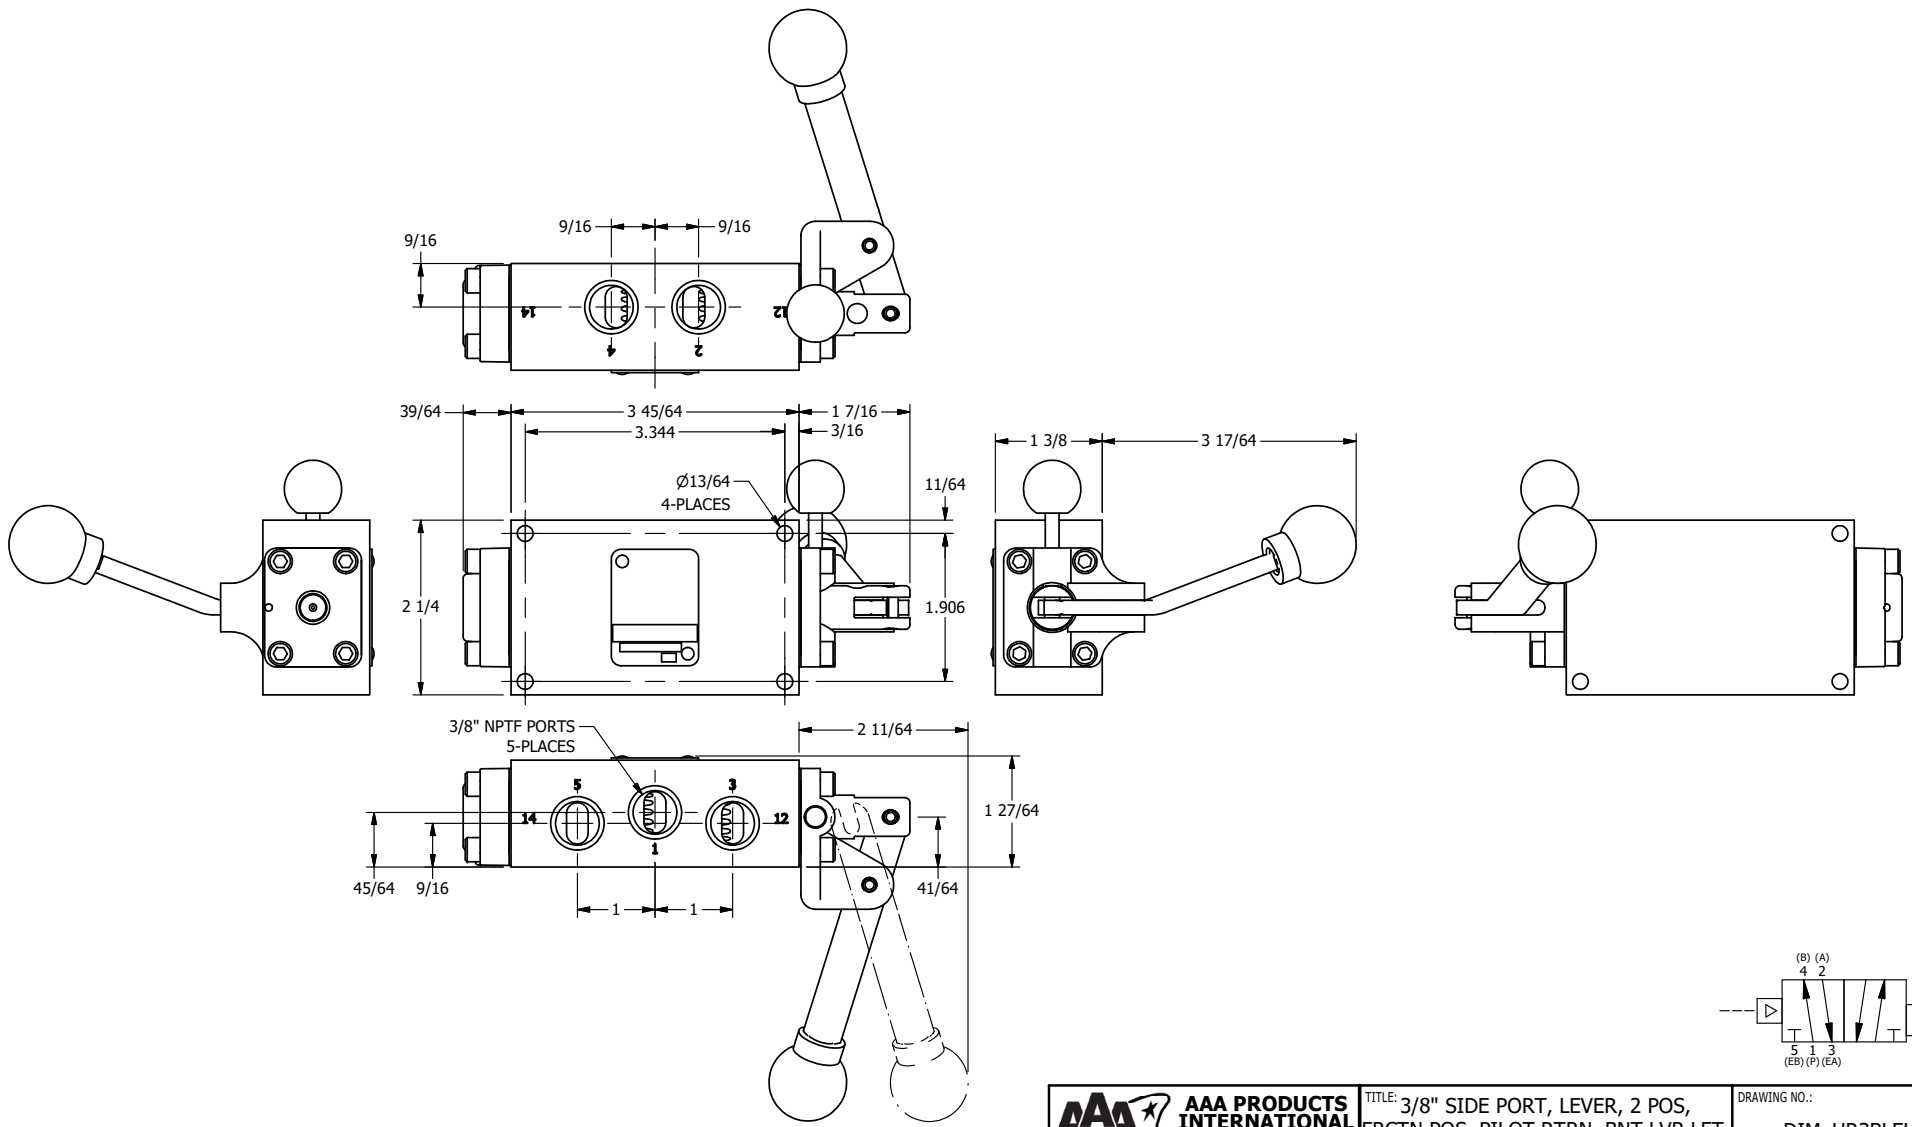

AAA
PRODUCTS
INTERNATIONAL

AAA PRODUCTS INTERNATIONAL
7114 Harry Hines Blvd
Dallas, TX 75235

TITLE: 3/8" SIDE PORT, LEVER, 2 POS,
FRCTN POS, PILOT RTRN, BNT LVR LFT,
PINLOCK A & C, HVY DTY, 180D LVR

DRAWING NO.:
DIM_HR3BLEHT