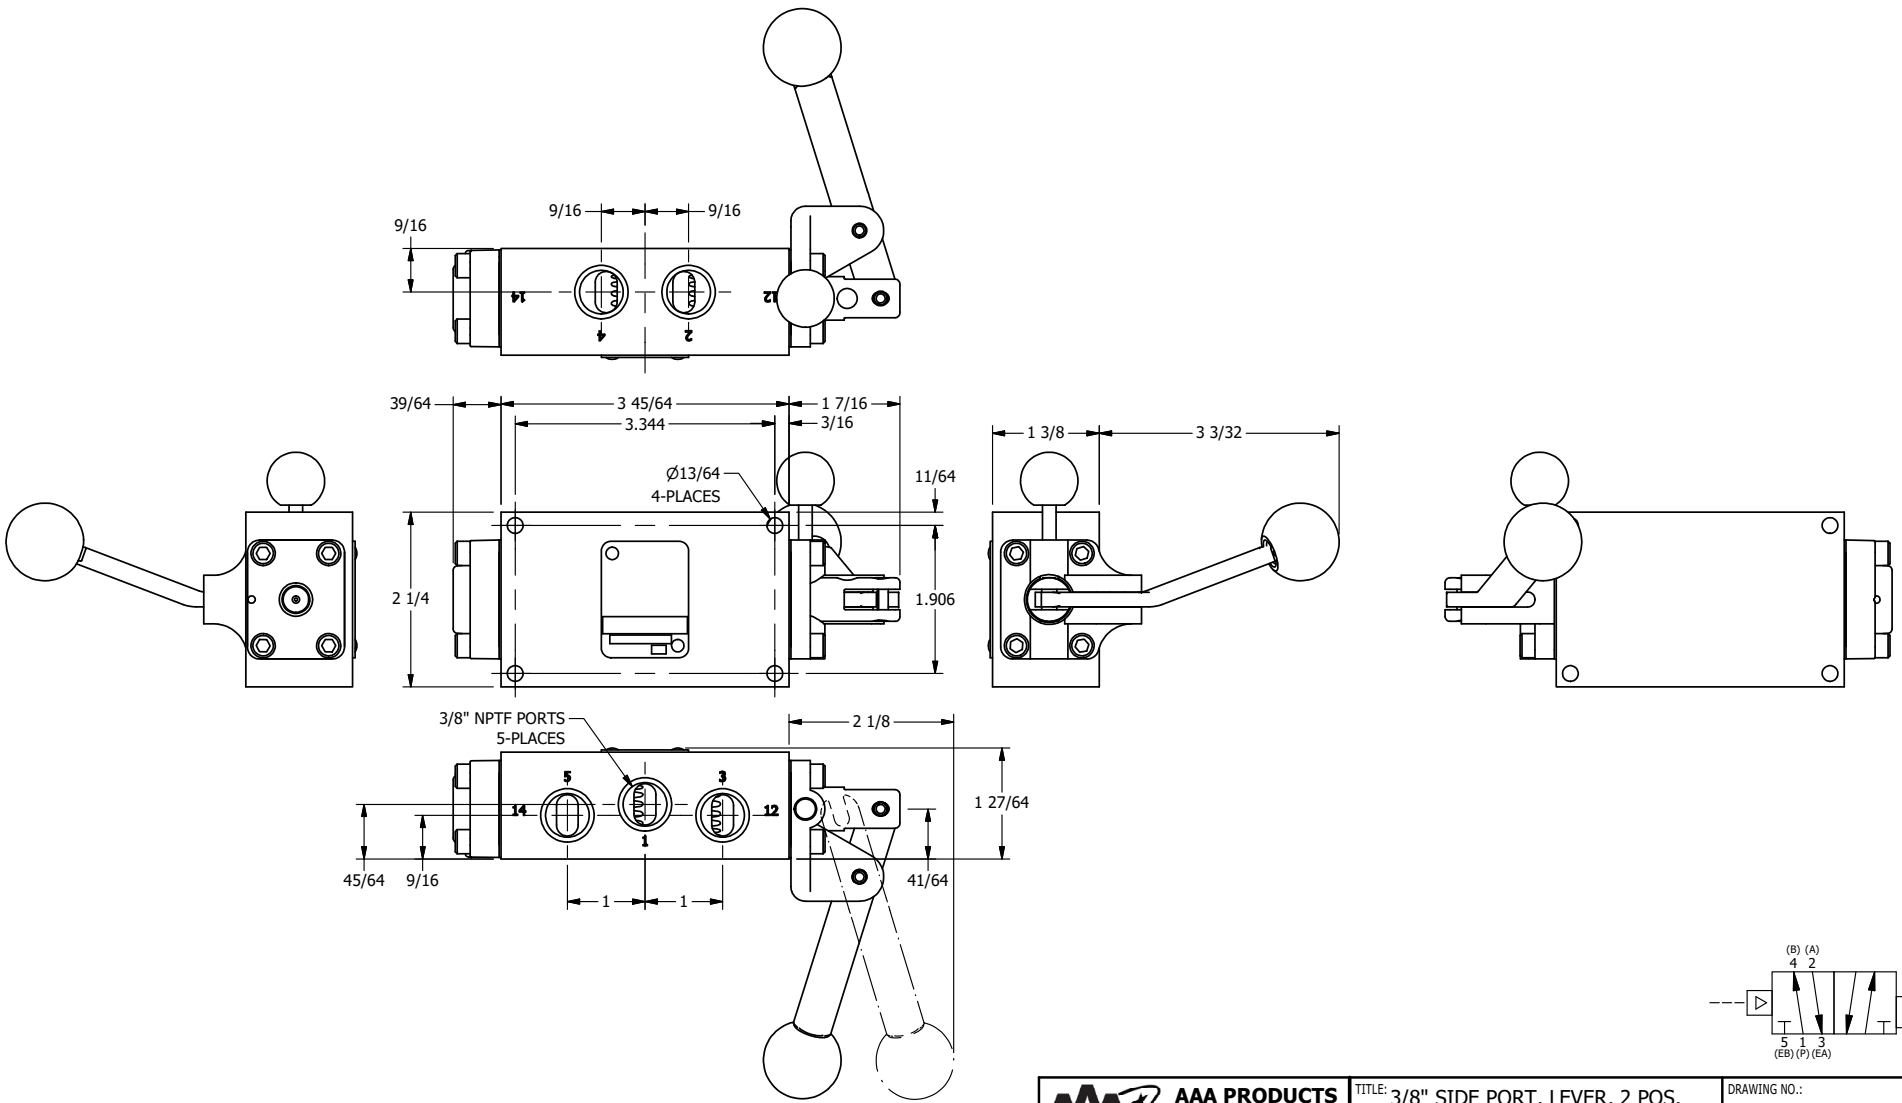

AAA
PRODUCTS
INTERNATIONAL

**AAA PRODUCTS
INTERNATIONAL**
7114 Harry Hines Blvd
Dallas, TX 75235

TITLE: 3/8" SIDE PORT, LEVER, 2 POS,
FRCTN POS, PILOT RTRN, BNT LVR LFT,
PNLCK A&C, HVY DTY, RED KNB, 180D LVR

DRAWING NO.:
DIM_HR3BLEHJT

THE INFORMATION CONTAINED WITHIN THIS DOCUMENT IS PROPRIETARY TO AAA PRODUCTS AND MAY NOT BE DISCLOSED WITHOUT PRIOR WRITTEN CONSENT

4

3

2

1