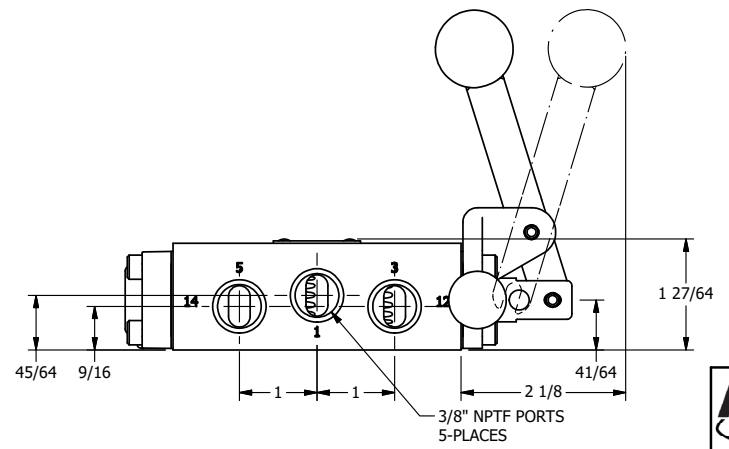

4

3

2

1

**AAA**  
PRODUCTS  
INTERNATIONAL

**AAA PRODUCTS INTERNATIONAL**  
7114 Harry Hines Blvd  
Dallas, TX 75235

TITLE: 3/8" SIDE PORT, LEVER, 2 POS,  
FRCTN POS, PILOT RTRN, BNT LVR LFT,  
PINLOCK A & C, HVY DTY, RED KNB

DRAWING NO.:  
DIM\_HR3BLEHJ

THE INFORMATION CONTAINED WITHIN THIS DOCUMENT IS PROPRIETARY TO AAA PRODUCTS AND MAY NOT BE DISCLOSED WITHOUT PRIOR WRITTEN CONSENT

4

3

2

1

B

B