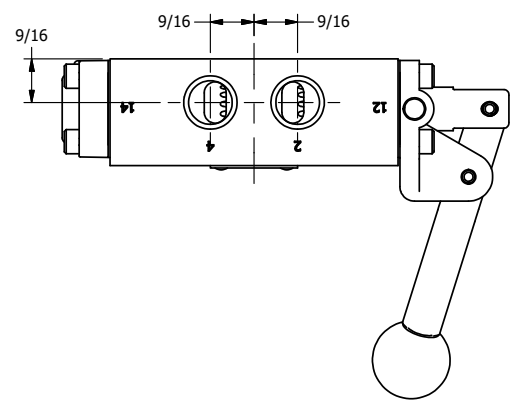

4

3

2

1

**AAA**  
PRODUCTS  
INTERNATIONAL

**AAA PRODUCTS INTERNATIONAL**  
7114 Harry Hines Blvd  
Dallas, TX 75235

TITLE: 3/8" SIDE PORT, LEVER, 2 POS,  
FRCTN POS, PILOT RTRN, BNT LVR LFT,  
PINLOCK A & C, HVY DTY, RED KNB