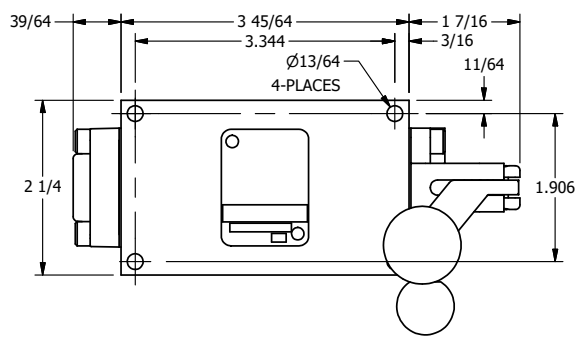

4

3

2

1

**AAA**  
PRODUCTS  
INTERNATIONAL

**AAA PRODUCTS INTERNATIONAL**  
7114 Harry Hines Blvd  
Dallas, TX 75235

TITLE: 3/8" SIDE PORT, LEVER, 2 POS,  
FRCTN POS, PILOT RTRN, BNT LVR LFT,  
PINLOCK A & C, HVY DTY, RED KNB

DRAWING NO.:  
DIM\_HR3BLEHJ

THE INFORMATION CONTAINED WITHIN THIS DOCUMENT IS PROPRIETARY TO AAA PRODUCTS AND MAY NOT BE DISCLOSED WITHOUT PRIOR WRITTEN CONSENT

4

3

2

1

B

B