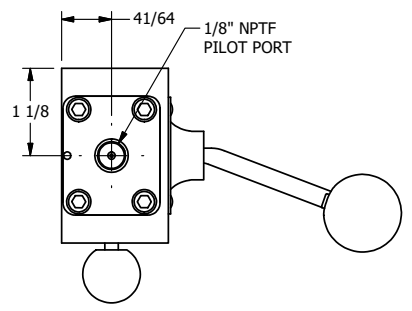

4

3

2

1

**AAA**  
PRODUCTS  
INTERNATIONAL

**AAA PRODUCTS INTERNATIONAL**  
7114 Harry Hines Blvd  
Dallas, TX 75235

TITLE: 3/8" SIDE PORT, LEVER, 2 POS,  
FRCTN POS, PILOT RTRN, BNT LVR LFT,  
PINLOCK A & C, HVY DTY, RED KNB

DRAWING NO.:  
DIM\_HR3BLEHJ

THE INFORMATION CONTAINED WITHIN THIS DOCUMENT IS PROPRIETARY TO AAA PRODUCTS AND MAY NOT BE DISCLOSED WITHOUT PRIOR WRITTEN CONSENT

4

3

2

1

B

B