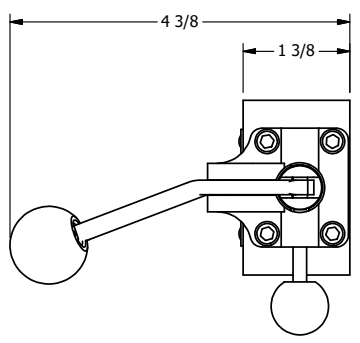

4

3

2

1

**AAA**  
PRODUCTS  
INTERNATIONAL

**AAA PRODUCTS INTERNATIONAL**  
7114 Harry Hines Blvd  
Dallas, TX 75235

TITLE: 3/8" SIDE PORT, LEVER, 2 POS,  
FRCTN POS, PILOT RTRN, BNT LVR LFT,  
PINLOCK A & C, HVY DTY, RED KNB

DRAWING NO.:  
DIM\_HR3BLEHJ

THE INFORMATION CONTAINED WITHIN THIS DOCUMENT IS PROPRIETARY TO AAA PRODUCTS AND MAY NOT BE DISCLOSED WITHOUT PRIOR WRITTEN CONSENT

4

3

2

1

B

B