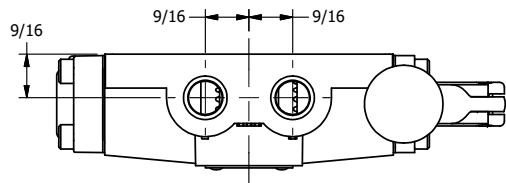

4

3

2

1

7/16

AAA
PRODUCTS
INTERNATIONAL
7114 Harry Hines Blvd
Dallas, TX 75235

TITLE: 1/4" SIDE PORT, LEVER, 2 POS,
PILOT RETURN, 90D LEVER,
STAINLESS

DRAWING NO.:
DIM_HR2RSS