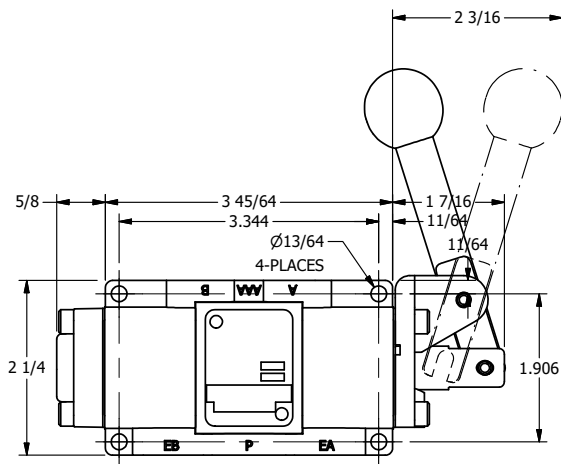

4

3

2

1

7/16

AAA
PRODUCTS
INTERNATIONAL
7114 Harry Hines Blvd
Dallas, TX 75235

TITLE: 1/4" SIDE PORT, LEVER, 2 POS,
PILOT RETURN, 90D LEVER,
STAINLESS

DRAWING NO.:
DIM_HR2RSS