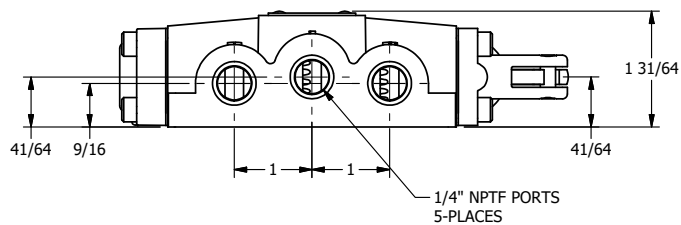

4

3

2

1

7/16

AAA
PRODUCTS
INTERNATIONAL
7114 Harry Hines Blvd
Dallas, TX 75235

TITLE: 1/4" SIDE PORT, LEVER, 2 POS,
PILOT RETURN, 90D LEVER,
STAINLESS

DRAWING NO.:
DIM_HR2RSS