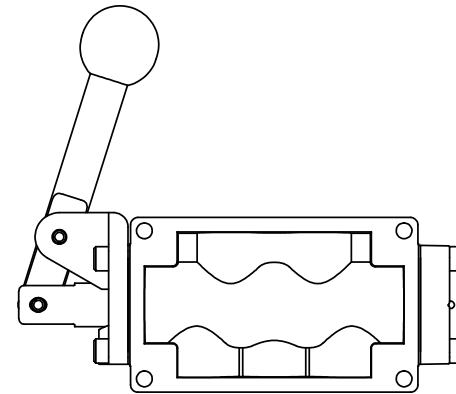

4

3

2

1

7/16

AAA
PRODUCTS
INTERNATIONAL
7114 Harry Hines Blvd
Dallas, TX 75235

TITLE: 1/4" SIDE PORT, LEVER, 2 POS,
PILOT RETURN, 90D LEVER,
STAINLESS

DRAWING NO.:
DIM_HR2RSS