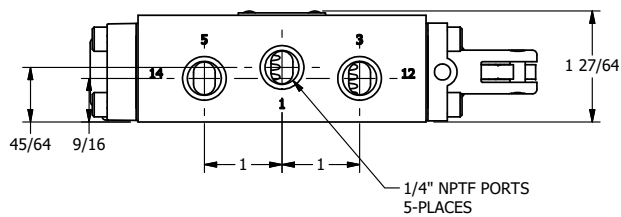

4

3

2

1

**AAA**  
PRODUCTS  
INTERNATIONAL

**AAA PRODUCTS  
INTERNATIONAL**  
7114 Harry Hines Blvd  
Dallas, TX 75235

TITLE: 1/4" SIDE PORT, LEVER, 2 POS,  
FRICTION POS, PILOT RTRN,  
90D LEVER

DRAWING NO.:  
DIM\_HR2R