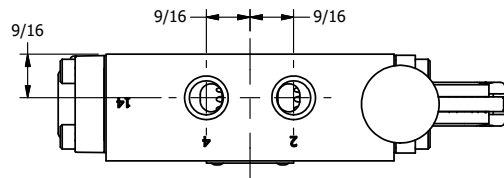

4

3

2

1

**AAA**  
PRODUCTS  
INTERNATIONAL

**AAA PRODUCTS  
INTERNATIONAL**  
7114 Harry Hines Blvd  
Dallas, TX 75235

TITLE: 1/4" SIDE PORT, LEVER, 2 POS,  
FRICTION POS, PILOT RTRN,  
90D LEVER

DRAWING NO.:  
DIM\_HR2R