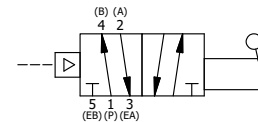

4

3

2

1

**AAA**  
PRODUCTS  
INTERNATIONAL

**AAA PRODUCTS  
INTERNATIONAL**  
7114 Harry Hines Blvd  
Dallas, TX 75235

TITLE: 1/4" SIDE PORT, LEVER, 2 POS,  
FRICTION POS, PILOT RTRN,  
90D LEVER

DRAWING NO.:  
DIM\_HR2R