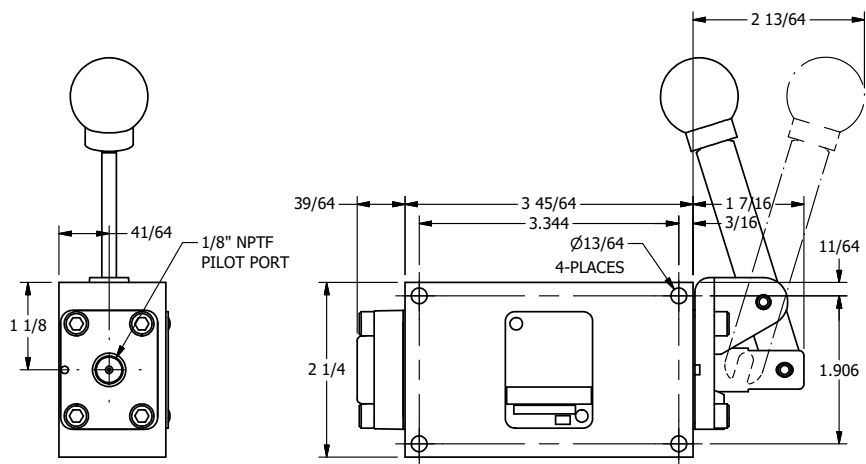

4

3

2

1

**AAA**  
PRODUCTS  
INTERNATIONAL

**AAA PRODUCTS  
INTERNATIONAL**  
7114 Harry Hines Blvd  
Dallas, TX 75235

TITLE: 1/4" SIDE PORT, LEVER, 2 POS,  
FRICTION POS, PILOT RTRN,  
90D LEVER

DRAWING NO.:  
DIM\_HR2R