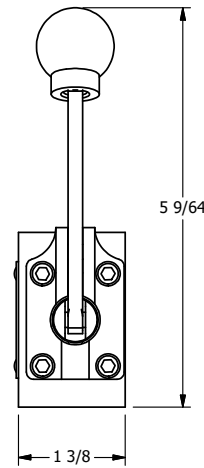

4

3

2

1

**AAA**  
PRODUCTS  
INTERNATIONAL

**AAA PRODUCTS  
INTERNATIONAL**  
7114 Harry Hines Blvd  
Dallas, TX 75235

TITLE: 1/4" SIDE PORT, LEVER, 2 POS,  
FRICTION POS, PILOT RTRN,  
90D LEVER

DRAWING NO.:  
DIM\_HR2R