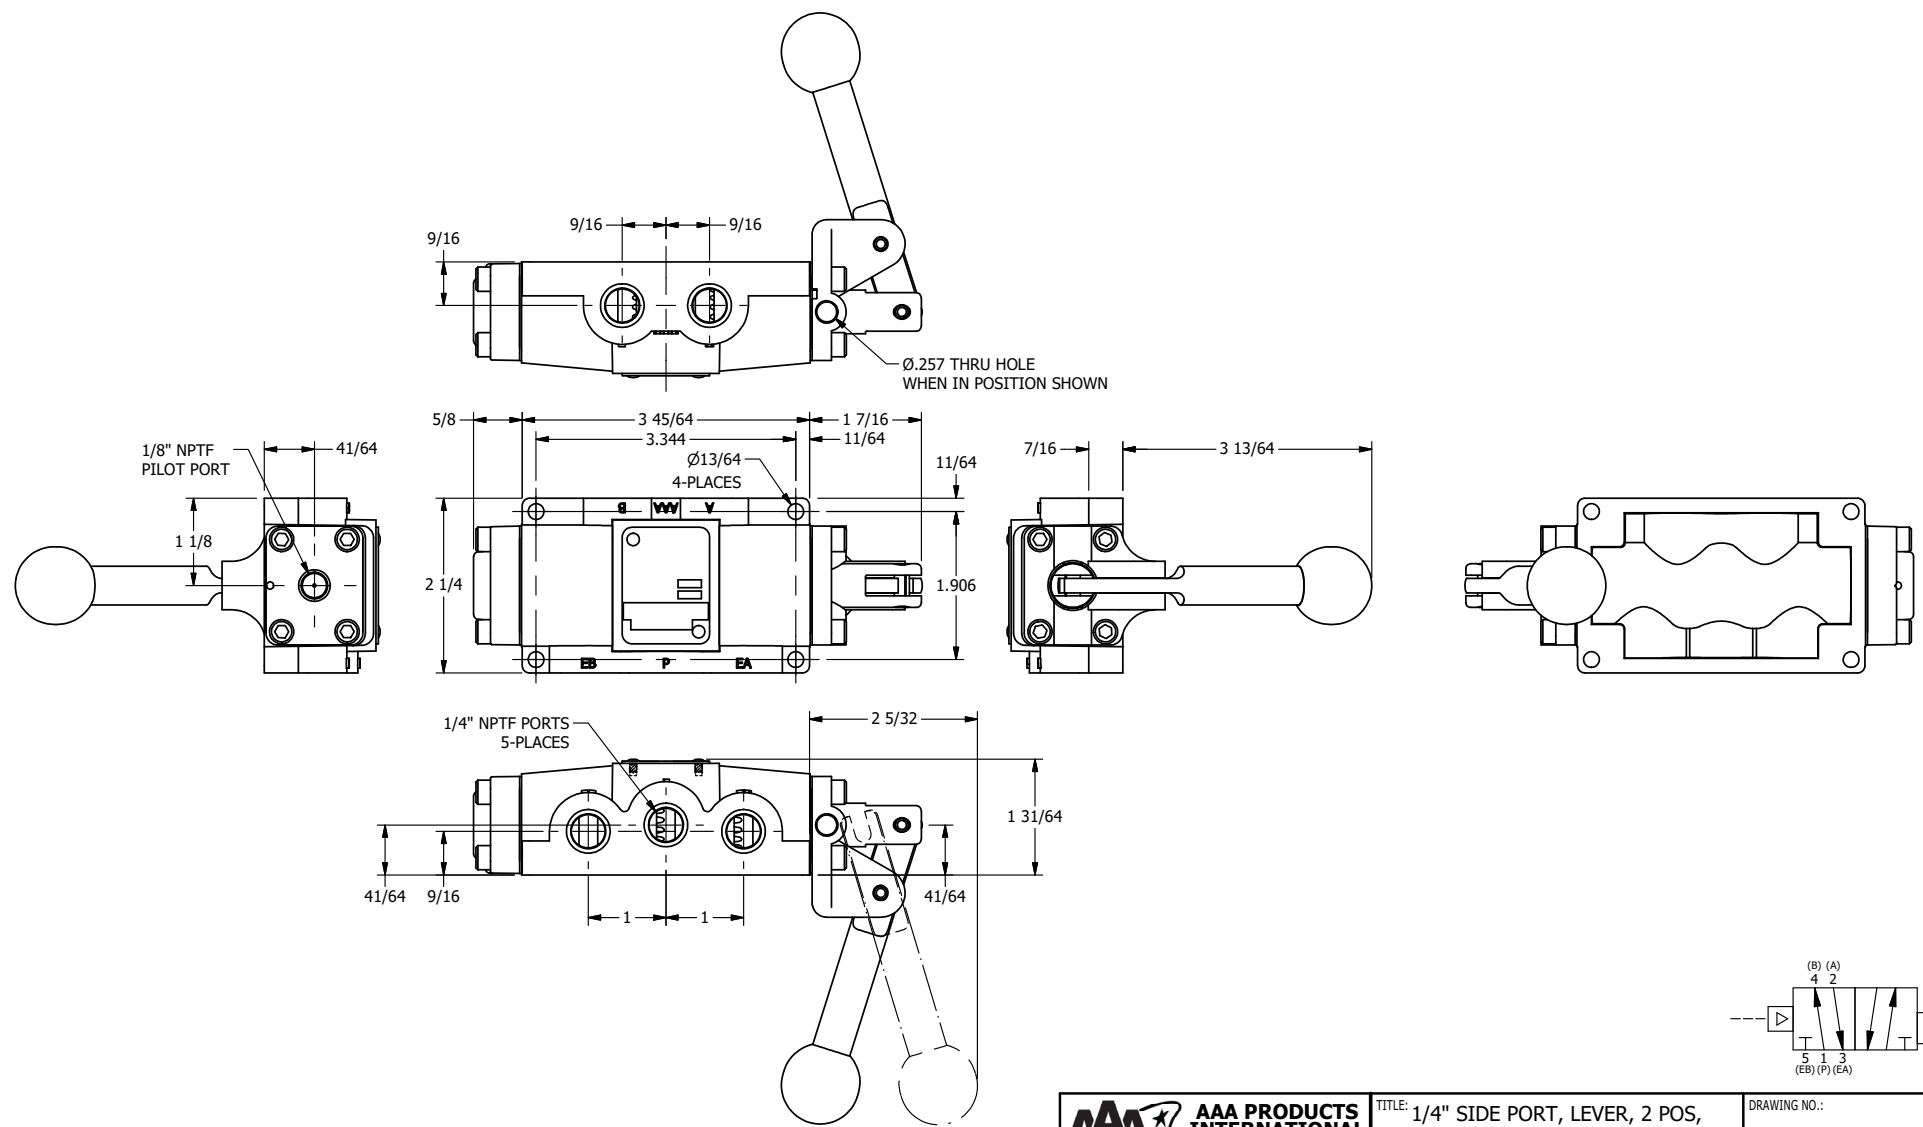

4

3

2

1

B

B

A

A

**AAA**  
PRODUCTS  
INTERNATIONAL

**AAA PRODUCTS  
INTERNATIONAL**  
7114 Harry Hines Blvd  
Dallas, TX 75235

TITLE: 1/4" SIDE PORT, LEVER, 2 POS,  
FRCTN POS, PILOT RTRN, STAINLESS,  
LOCKOUT C, 180D LVR

DRAWING NO.:  
DIM\_HR2LOTSS

THE INFORMATION CONTAINED WITHIN THIS DOCUMENT IS PROPRIETARY TO AAA PRODUCTS AND MAY NOT BE DISCLOSED WITHOUT PRIOR WRITTEN CONSENT

4

3

2

1