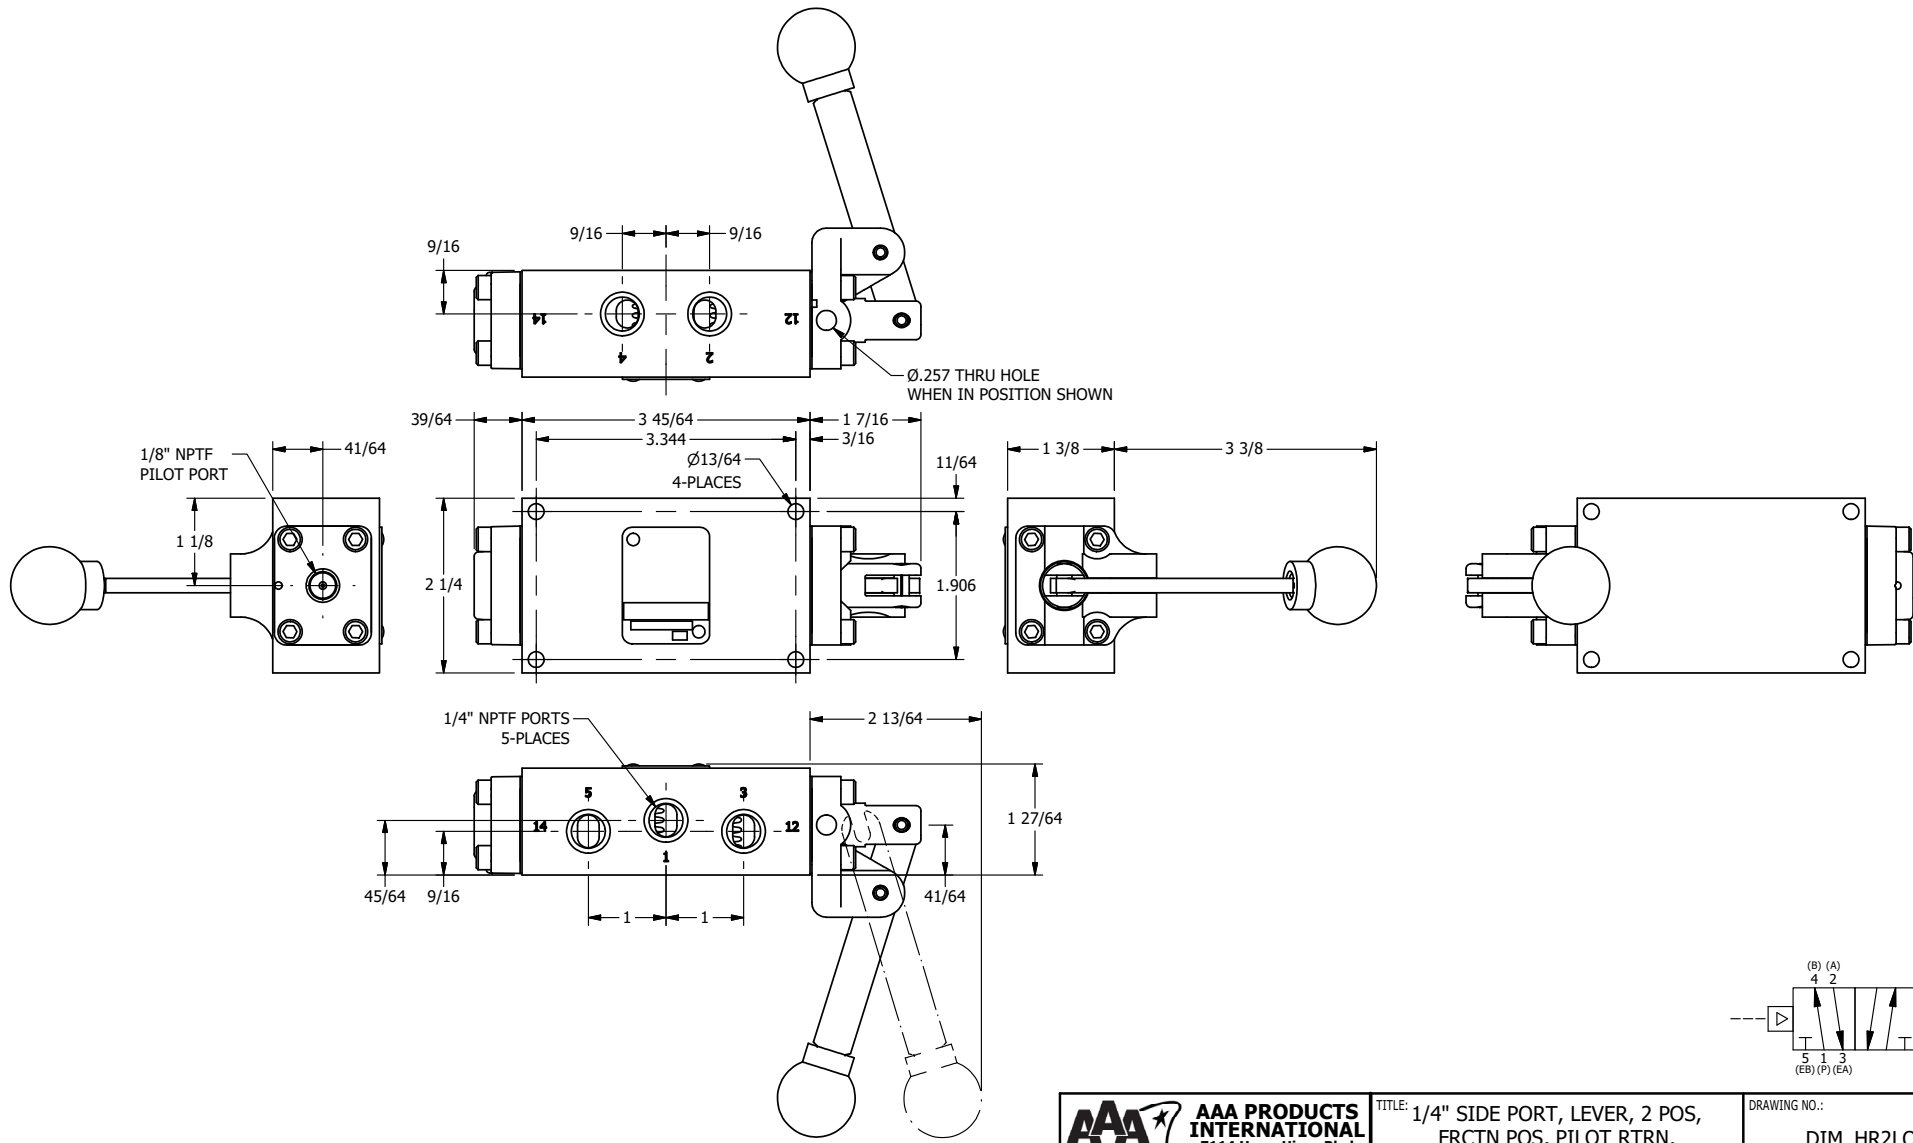

4

3

2

1

B

B

A

A

AAA
PRODUCTS
INTERNATIONAL

**AAA PRODUCTS
INTERNATIONAL**
7114 Harry Hines Blvd
Dallas, TX 75235

TITLE: 1/4" SIDE PORT, LEVER, 2 POS,
FRCTN POS, PILOT RTRN,
LOCKOUT C, 180D LVR

DRAWING NO.:
DIM_HR2LOT

THE INFORMATION CONTAINED WITHIN THIS DOCUMENT IS PROPRIETARY TO AAA PRODUCTS AND MAY NOT BE DISCLOSED WITHOUT PRIOR WRITTEN CONSENT