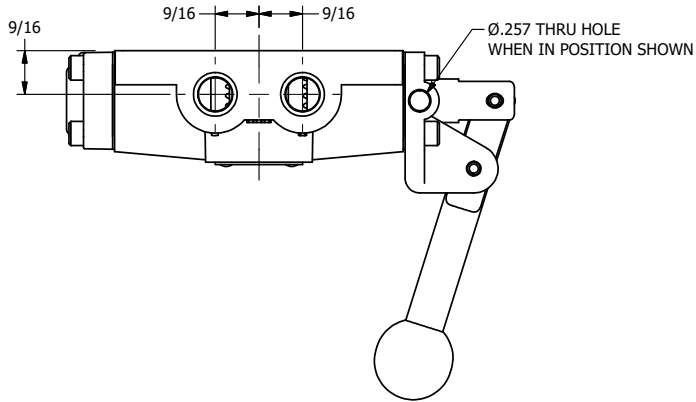

4

3

2

1

**AAA**  
PRODUCTS  
INTERNATIONAL

**AAA PRODUCTS  
INTERNATIONAL**  
7114 Harry Hines Blvd  
Dallas, TX 75235

TITLE: 1/4" SIDE PORT, LEVER, 2 POS,  
FRICTION POS, SPRING RTRN,  
LOCKOUT C, STAINLESS