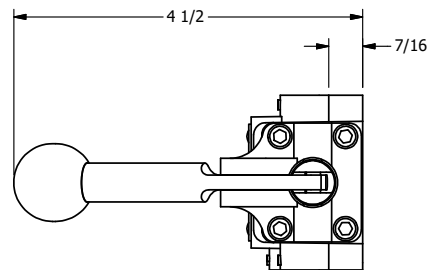

4

3

2

1

**AAA**  
PRODUCTS  
INTERNATIONAL

**AAA PRODUCTS  
INTERNATIONAL**  
7114 Harry Hines Blvd  
Dallas, TX 75235

TITLE: 1/4" SIDE PORT, LEVER, 2 POS,  
FRICTION POS, SPRING RTRN,  
LOCKOUT C, STAINLESS

DRAWING NO.:  
DIM\_HR2LOSS

THE INFORMATION CONTAINED WITHIN THIS DOCUMENT IS PROPRIETARY TO AAA PRODUCTS AND MAY NOT BE DISCLOSED WITHOUT PRIOR WRITTEN CONSENT

4

3

2

1