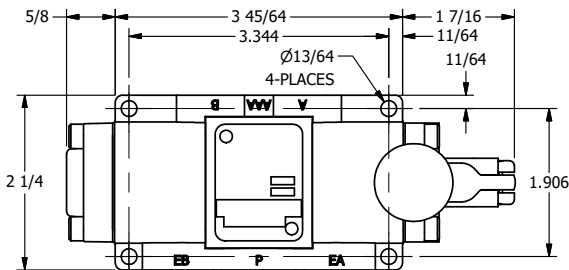

4

3

2

1

**AAA**  
PRODUCTS  
INTERNATIONAL

**AAA PRODUCTS  
INTERNATIONAL**  
7114 Harry Hines Blvd  
Dallas, TX 75235

TITLE: 1/4" SIDE PORT, LEVER, 2 POS,  
FRICTION POS, SPRING RTRN,  
LOCKOUT C, STAINLESS

DRAWING NO.:  
DIM\_HR2LOSS

THE INFORMATION CONTAINED WITHIN THIS DOCUMENT IS PROPRIETARY TO AAA PRODUCTS AND MAY NOT BE DISCLOSED WITHOUT PRIOR WRITTEN CONSENT

4

3

2

1