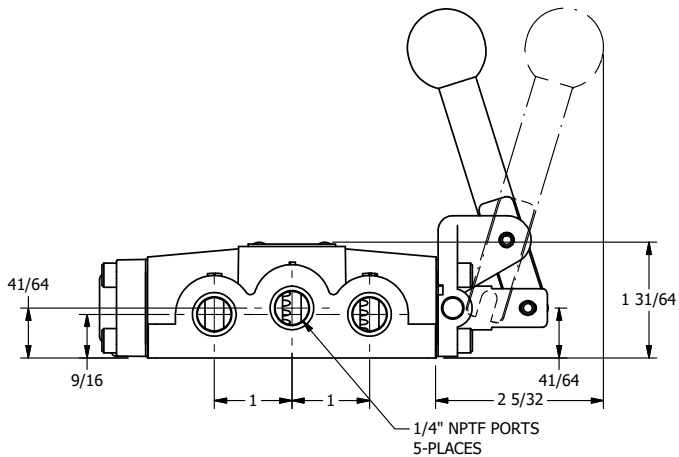

4

3

2

1

**AAA**  
PRODUCTS  
INTERNATIONAL

**AAA PRODUCTS  
INTERNATIONAL**  
7114 Harry Hines Blvd  
Dallas, TX 75235

TITLE: 1/4" SIDE PORT, LEVER, 2 POS,  
FRICTION POS, SPRING RTRN,  
LOCKOUT C, STAINLESS

DRAWING NO.:  
DIM\_HR2LOSS

THE INFORMATION CONTAINED WITHIN THIS DOCUMENT IS PROPRIETARY TO AAA PRODUCTS AND MAY NOT BE DISCLOSED WITHOUT PRIOR WRITTEN CONSENT

4

3

2

1