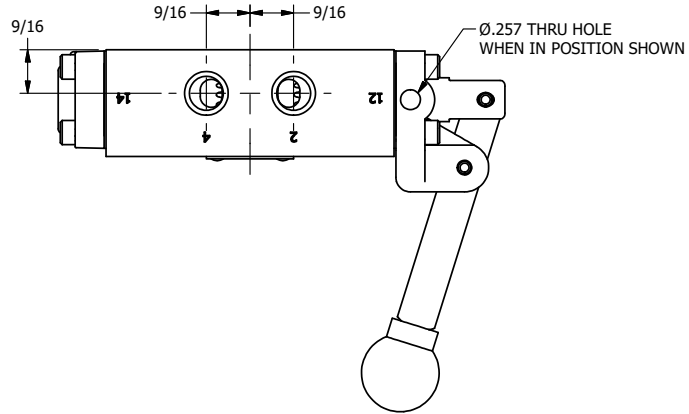

4

3

2

1

AAA
PRODUCTS
INTERNATIONAL

AAA PRODUCTS INTERNATIONAL
7114 Harry Hines Blvd
Dallas, TX 75235

TITLE: $1/4"$ SIDE PORT, LEVER, 2 POS,
FRICTION POS, PILOT RTRN,
LOCKOUT C

DRAWING NO.:
DIM_HR2LO