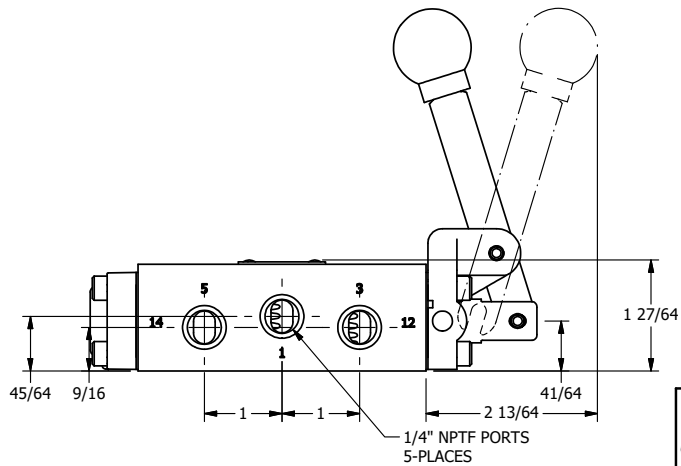

4

3

2

1

AAA
PRODUCTS
INTERNATIONAL

AAA PRODUCTS INTERNATIONAL
7114 Harry Hines Blvd
Dallas, TX 75235

TITLE: $1/4"$ SIDE PORT, LEVER, 2 POS,
FRICTION POS, PILOT RTRN,
LOCKOUT C

DRAWING NO.:
DIM_HR2LO