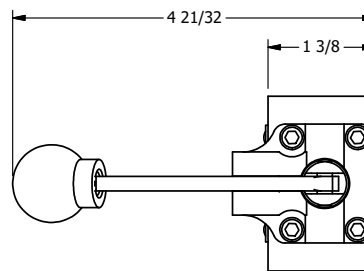

4

3

2

1

AAA
PRODUCTS
INTERNATIONAL

AAA PRODUCTS INTERNATIONAL
7114 Harry Hines Blvd
Dallas, TX 75235

TITLE: $1/4"$ SIDE PORT, LEVER, 2 POS,
FRICTION POS, PILOT RTRN,
LOCKOUT C

DRAWING NO.:
DIM_HR2LO