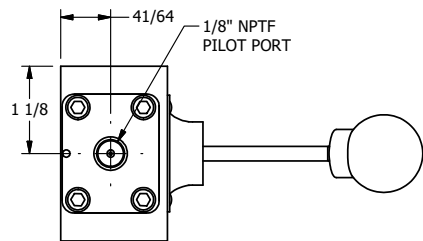

4

3

2

1

AAA
PRODUCTS
INTERNATIONAL

AAA PRODUCTS INTERNATIONAL
7114 Harry Hines Blvd
Dallas, TX 75235

TITLE: $1/4"$ SIDE PORT, LEVER, 2 POS,
FRICTION POS, PILOT RTRN,
LOCKOUT C

DRAWING NO.:
DIM_HR2LO