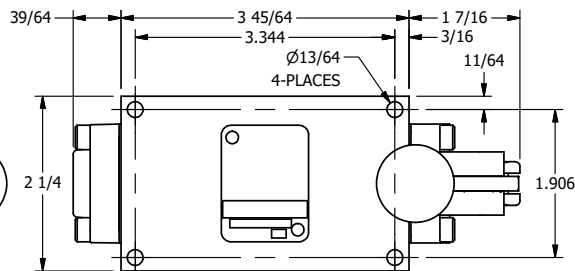

4

3

2

1

AAA
PRODUCTS
INTERNATIONAL

AAA PRODUCTS INTERNATIONAL
7114 Harry Hines Blvd
Dallas, TX 75235

TITLE: $1/4"$ SIDE PORT, LEVER, 2 POS,
FRICTION POS, PILOT RTRN,
LOCKOUT C

DRAWING NO.:
DIM_HR2LO