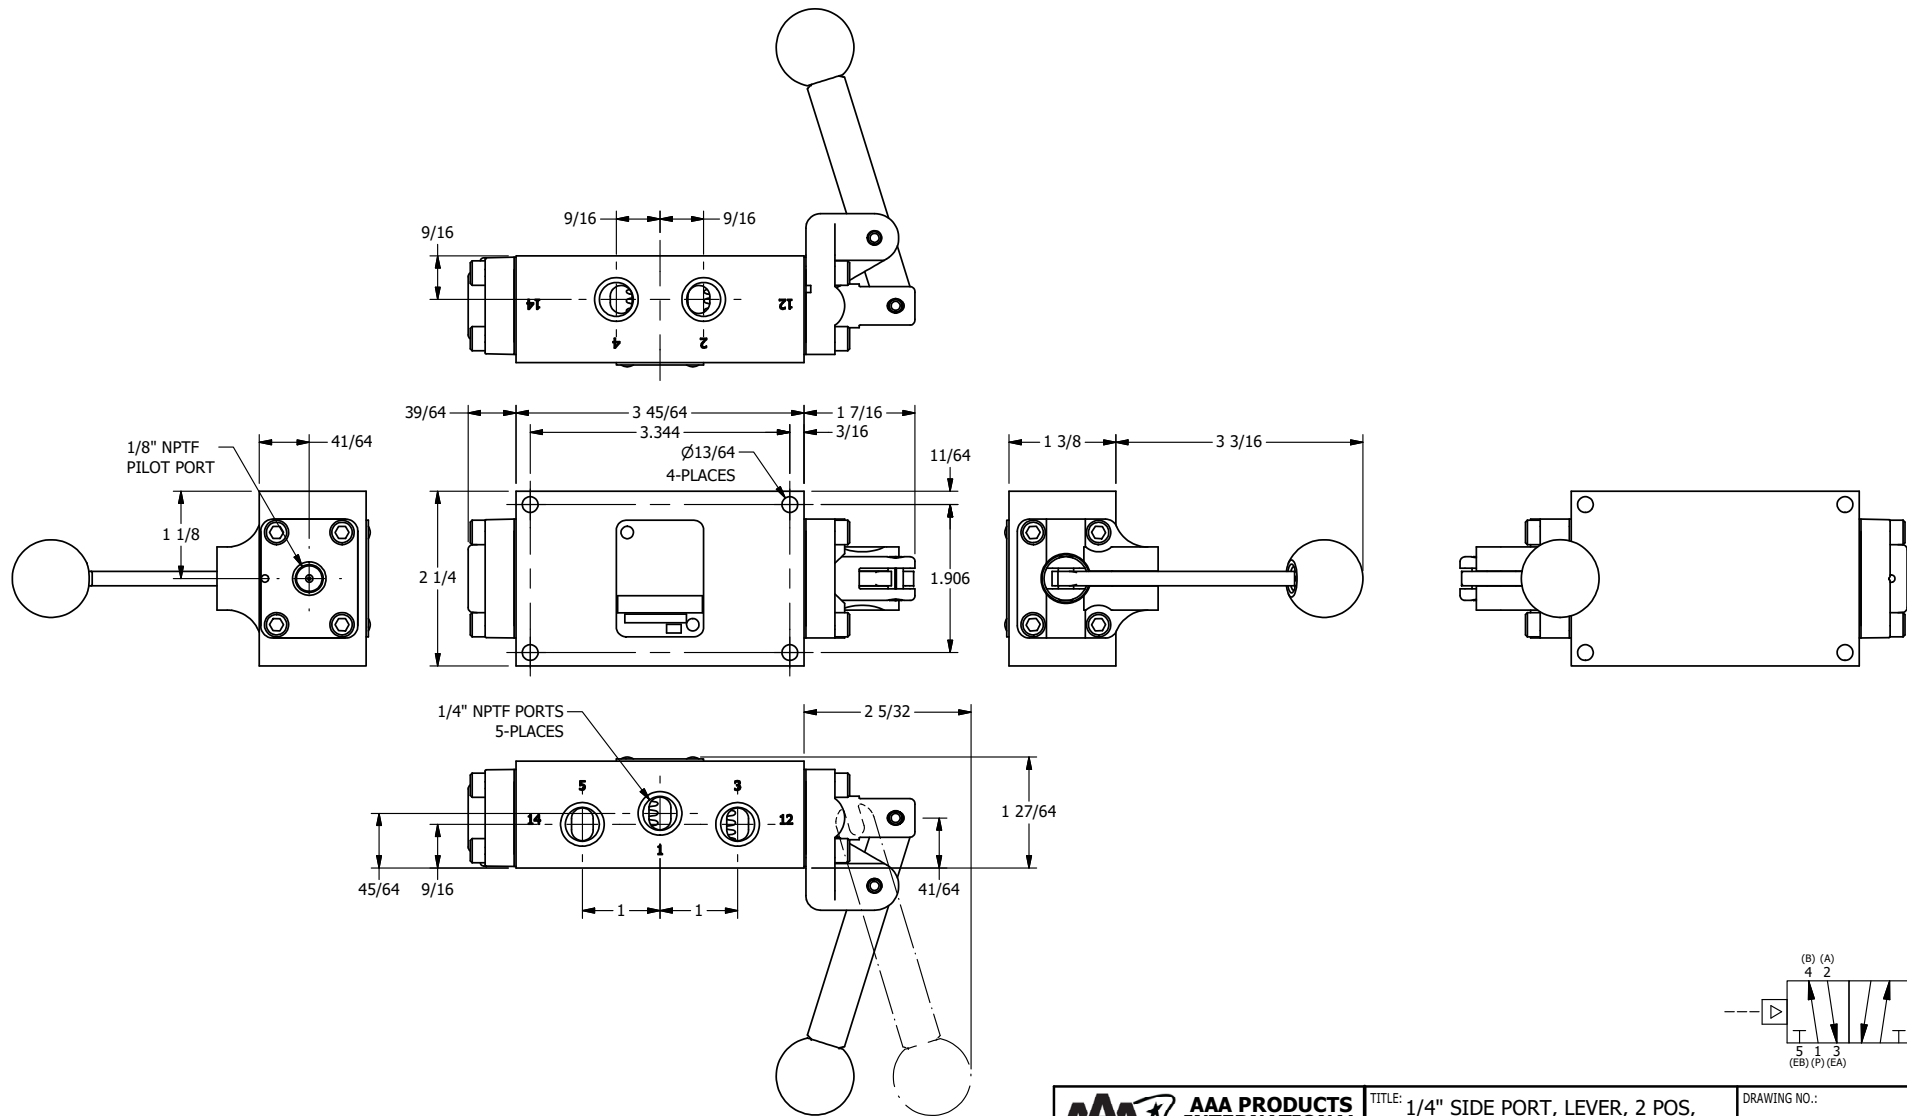

AAA
PRODUCTS
INTERNATIONAL

**AAA PRODUCTS
INTERNATIONAL**
7114 Harry Hines Blvd
Dallas, TX 75235

TITLE: 1/4" SIDE PORT, LEVER, 2 POS,
FRICTION POS, PILOT RTRN,
180D LEVER

DRAWING NO.:
DIM_HR2JT

THE INFORMATION CONTAINED WITHIN THIS DOCUMENT IS PROPRIETARY TO AAA PRODUCTS AND MAY NOT BE DISCLOSED WITHOUT PRIOR WRITTEN CONSENT