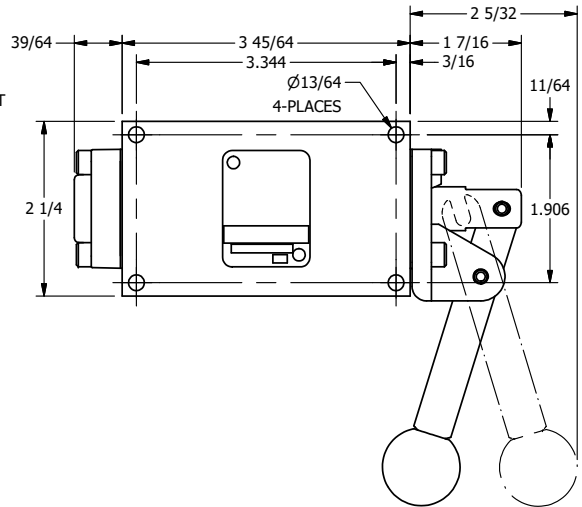

4

3

2

1

AAA
PRODUCTS
INTERNATIONAL

AAA PRODUCTS INTERNATIONAL
7114 Harry Hines Blvd
Dallas, TX 75235

TITLE: 1/4" SIDE PORT, LEVER, 2 POS,
FRCTN POS, PILOT RTRN,
RED KNB, 270D LVR

DRAWING NO.:
DIM_HR2JRT