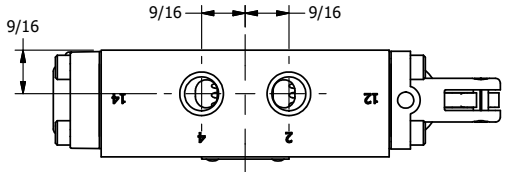

4

3

2

1

AAA
PRODUCTS
INTERNATIONAL

AAA PRODUCTS INTERNATIONAL
7114 Harry Hines Blvd
Dallas, TX 75235

TITLE: 1/4" SIDE PORT, LEVER, 2 POS,
FRCTN POS, PILOT RTRN,
RED KNB, 270D LVR

DRAWING NO.:
DIM_HR2JRT