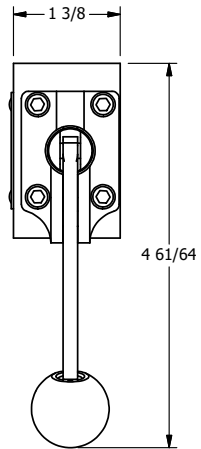

4

3

2

1

AAA
PRODUCTS
INTERNATIONAL

AAA PRODUCTS INTERNATIONAL
7114 Harry Hines Blvd
Dallas, TX 75235

TITLE: 1/4" SIDE PORT, LEVER, 2 POS,
FRCTN POS, PILOT RTRN,
RED KNB, 270D LVR

DRAWING NO.:
DIM_HR2JRT