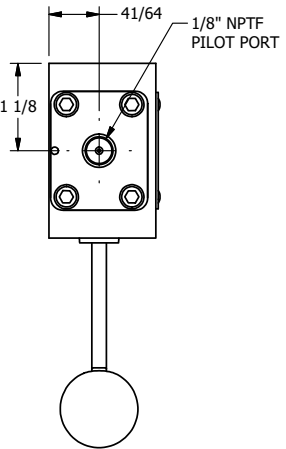

4

3

2

1

AAA
PRODUCTS
INTERNATIONAL

AAA PRODUCTS INTERNATIONAL
7114 Harry Hines Blvd
Dallas, TX 75235

TITLE: 1/4" SIDE PORT, LEVER, 2 POS,
FRCTN POS, PILOT RTRN,
RED KNB, 270D LVR

DRAWING NO.:
DIM_HR2JRT