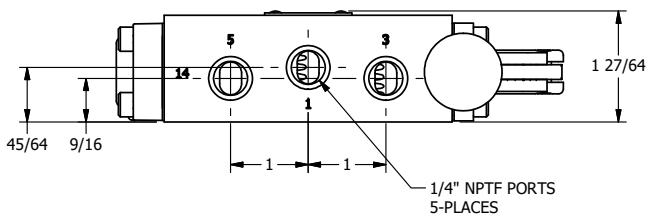

4

3

2

1

AAA
PRODUCTS
INTERNATIONAL

AAA PRODUCTS INTERNATIONAL
7114 Harry Hines Blvd
Dallas, TX 75235

TITLE: 1/4" SIDE PORT, LEVER, 2 POS,
FRCTN POS, PILOT RTRN,
RED KNB, 270D LVR

DRAWING NO.:
DIM_HR2JRT