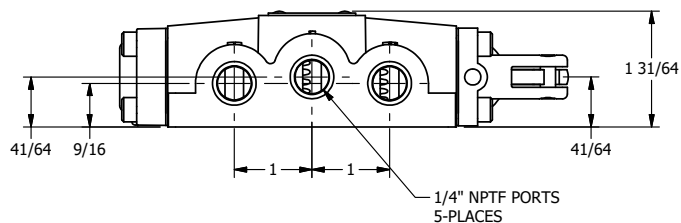

4

3

2

1

7/16

AAA
PRODUCTS
INTERNATIONAL

**AAA PRODUCTS
INTERNATIONAL**
7114 Harry Hines Blvd
Dallas, TX 75235

TITLE: 1/4" SIDE PORT, LEVER, 2 POS,
FRCTN POS, PILOT RTRN, STAINLESS,
RED KNB, 90D LVR