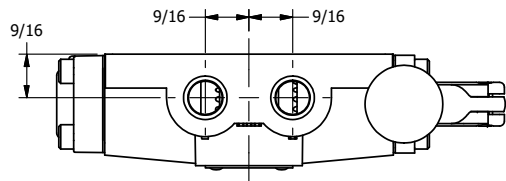

4

3

2

1

7/16

AAA
PRODUCTS
INTERNATIONAL

**AAA PRODUCTS
INTERNATIONAL**
7114 Harry Hines Blvd
Dallas, TX 75235

TITLE: 1/4" SIDE PORT, LEVER, 2 POS,
FRCTN POS, PILOT RTRN, STAINLESS,
RED KNB, 90D LVR