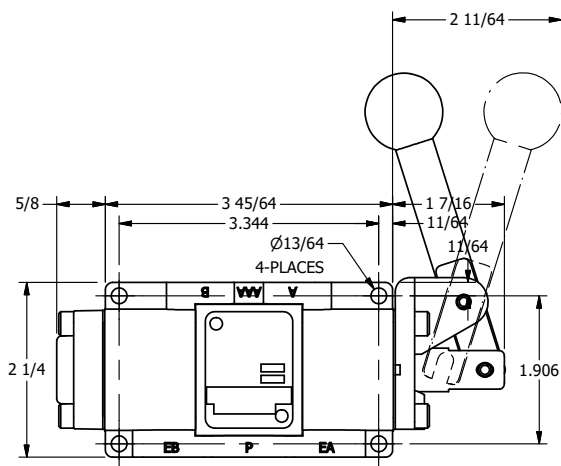

4

3

2

1

7/16

AAA
PRODUCTS
INTERNATIONAL

**AAA PRODUCTS
INTERNATIONAL**
7114 Harry Hines Blvd
Dallas, TX 75235

TITLE: 1/4" SIDE PORT, LEVER, 2 POS,
FRCTN POS, PILOT RTRN, STAINLESS,
RED KNB, 90D LVR

DRAWING NO.:
DIM_HR2JRSS

THE INFORMATION CONTAINED WITHIN THIS DOCUMENT IS PROPRIETARY TO AAA PRODUCTS AND MAY NOT BE DISCLOSED WITHOUT PRIOR WRITTEN CONSENT

4

3

2

1

B

B