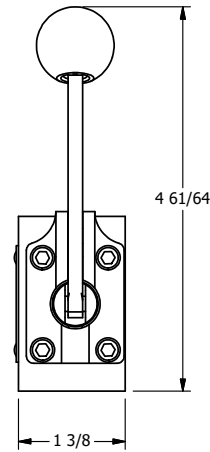

4

3

2

1

**AAA**  
PRODUCTS  
INTERNATIONAL

**AAA PRODUCTS  
INTERNATIONAL**  
7114 Harry Hines Blvd  
Dallas, TX 75235

TITLE: 1/4" SIDE PORT, LEVER, 2 POS,  
FRCTN POS, PILOT RTRN,  
RED KNB, 90D LVR

DRAWING NO.:  
DIM\_HR2JR