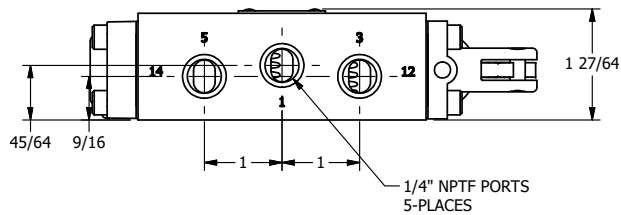

4

3

2

1

**AAA**  
PRODUCTS  
INTERNATIONAL

**AAA PRODUCTS  
INTERNATIONAL**  
7114 Harry Hines Blvd  
Dallas, TX 75235

TITLE: 1/4" SIDE PORT, LEVER, 2 POS,  
FRCTN POS, PILOT RTRN,  
RED KNB, 90D LVR

DRAWING NO.:  
DIM\_HR2JR