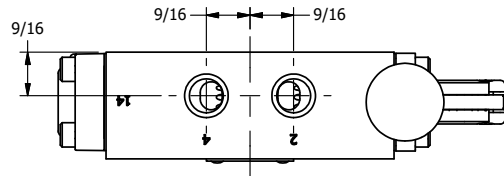

4

3

2

1

**AAA**  
PRODUCTS  
INTERNATIONAL

**AAA PRODUCTS  
INTERNATIONAL**  
7114 Harry Hines Blvd  
Dallas, TX 75235

TITLE: 1/4" SIDE PORT, LEVER, 2 POS,  
FRCTN POS, PILOT RTRN,  
RED KNB, 90D LVR

DRAWING NO.:  
DIM\_HR2JR