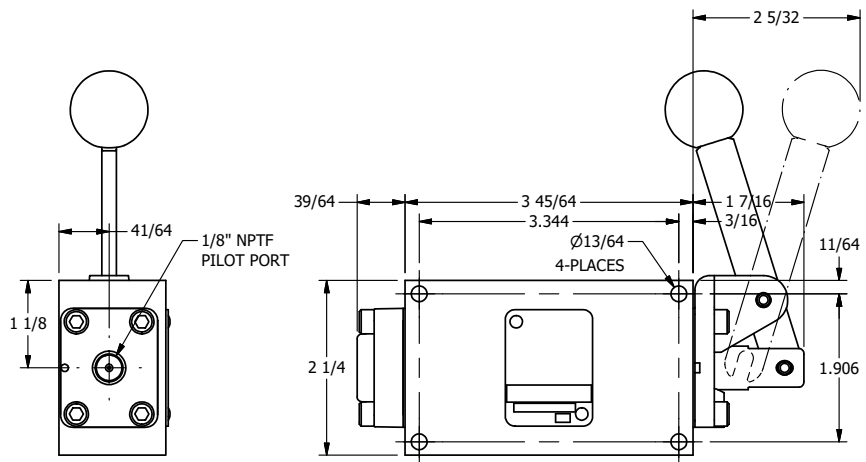

4

3

2

1

**AAA**  
PRODUCTS  
INTERNATIONAL

**AAA PRODUCTS  
INTERNATIONAL**  
7114 Harry Hines Blvd  
Dallas, TX 75235

TITLE: 1/4" SIDE PORT, LEVER, 2 POS,  
FRCTN POS, PILOT RTRN,  
RED KNB, 90D LVR

DRAWING NO.:  
DIM\_HR2JR