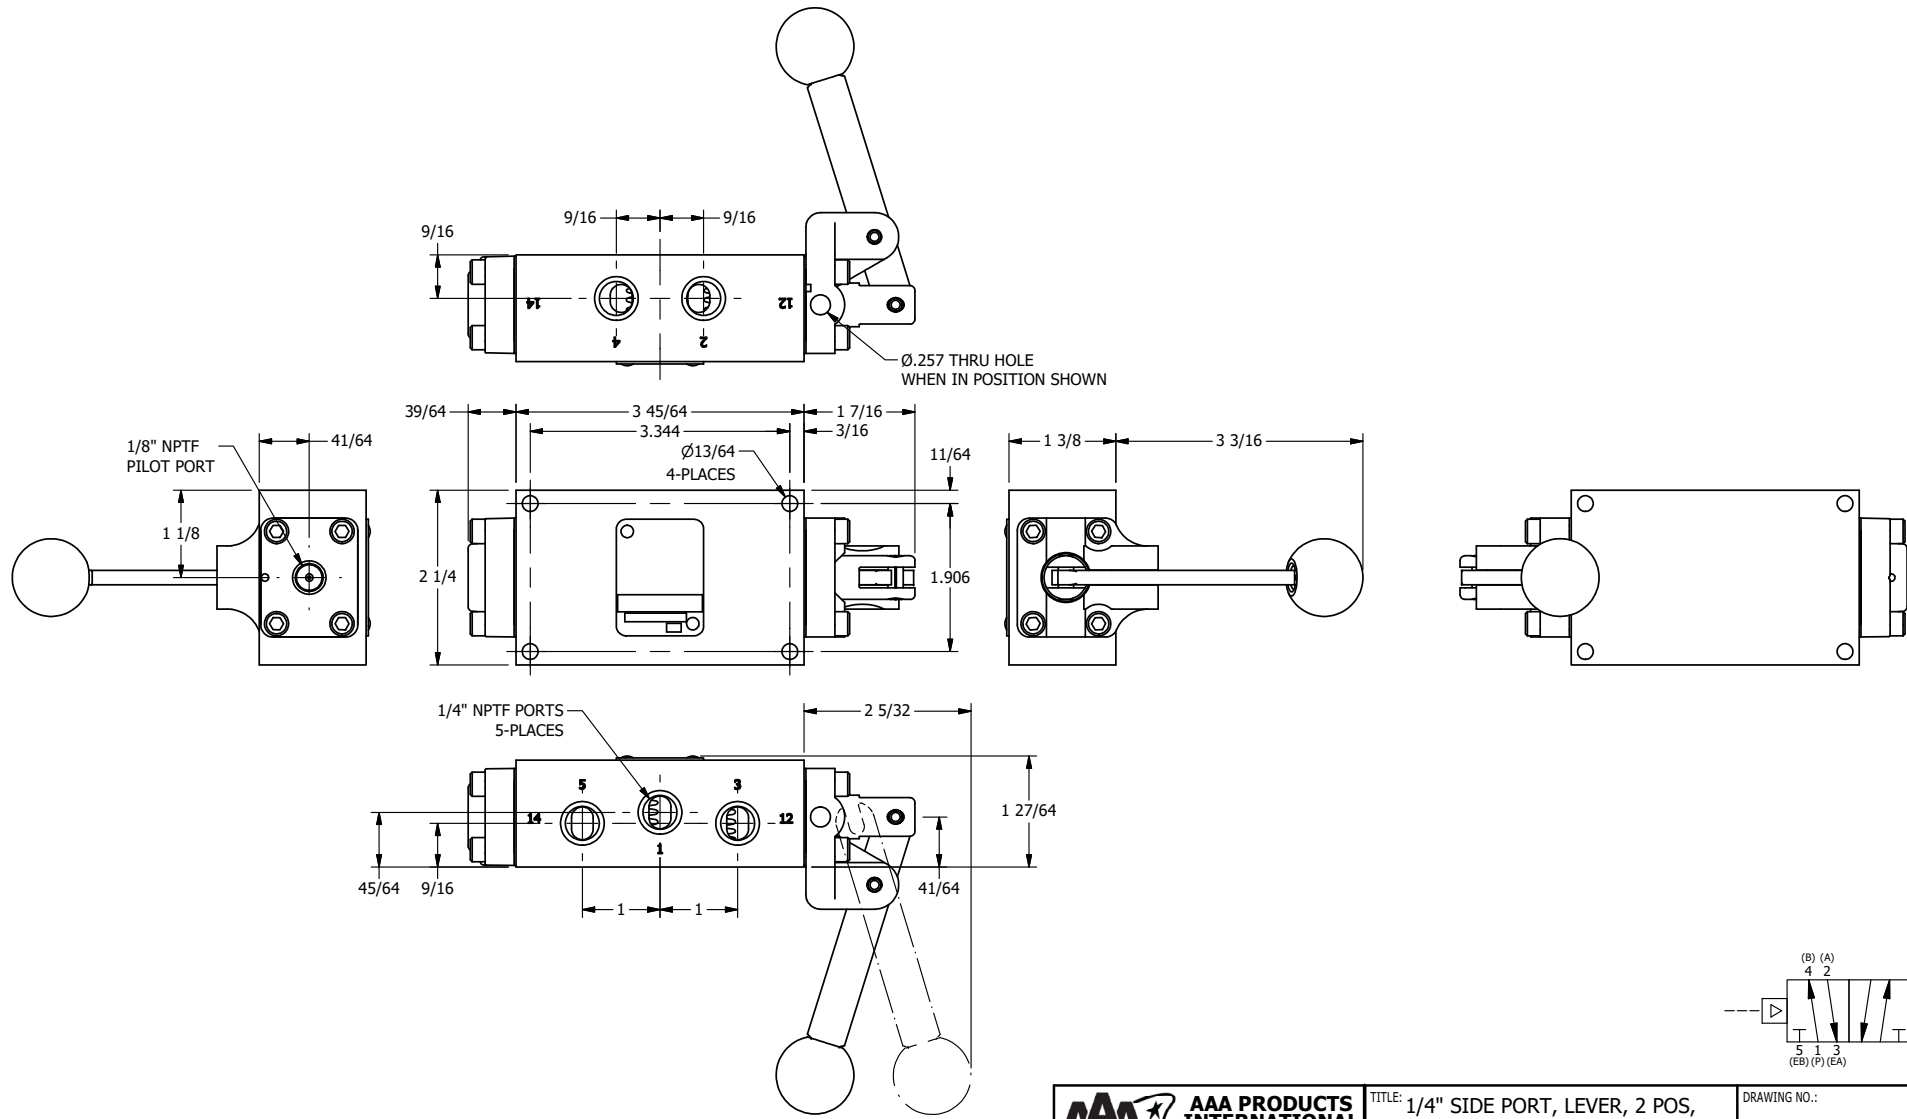

AAA
PRODUCTS
INTERNATIONAL

**AAA PRODUCTS
INTERNATIONAL**
7114 Harry Hines Blvd
Dallas, TX 75235

TITLE: 1/4" SIDE PORT, LEVER, 2 POS,
FRCTN POS, PILOT RTRN,
RED KNB, LOCKOUT C, 180D LVR

DRAWING NO.:
DIM_HR2JLOT