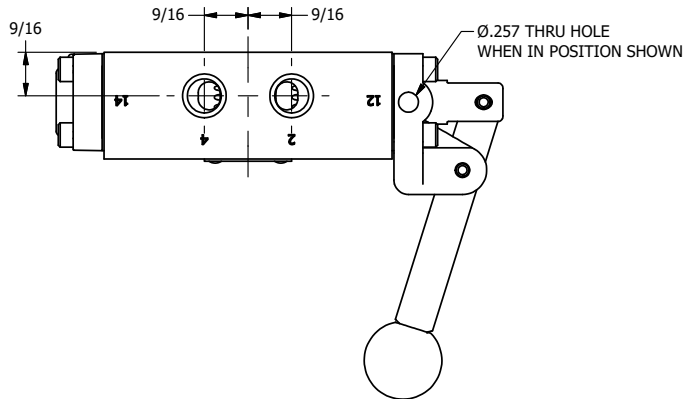

4

3

2

1

**AAA**  
PRODUCTS  
INTERNATIONAL

**AAA PRODUCTS  
INTERNATIONAL**  
7114 Harry Hines Blvd  
Dallas, TX 75235

TITLE: 1/4" SIDE PORT, LEVER, 2 POS,  
FRICTION POS, PILOT RTRN,  
RED KNOB, LOCKOUT C

DRAWING NO.:  
DIM\_HR2JLO