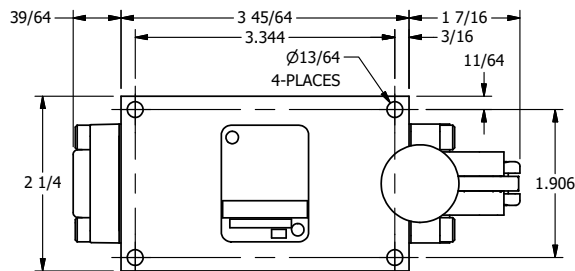

4

3

2

1

**AAA**  
PRODUCTS  
INTERNATIONAL

**AAA PRODUCTS  
INTERNATIONAL**  
7114 Harry Hines Blvd  
Dallas, TX 75235

TITLE: 1/4" SIDE PORT, LEVER, 2 POS,  
FRICTION POS, PILOT RTRN,  
RED KNOB, LOCKOUT C

DRAWING NO.:  
DIM\_HR2JLO