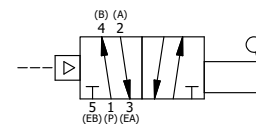

4

3

2

1

**AAA**  
PRODUCTS  
INTERNATIONAL

**AAA PRODUCTS  
INTERNATIONAL**  
7114 Harry Hines Blvd  
Dallas, TX 75235

TITLE: 1/4" SIDE PORT, LEVER, 2 POS,  
FRICTION POS, PILOT RTRN,  
RED KNOB, LOCKOUT C

DRAWING NO.:  
DIM\_HR2JLO