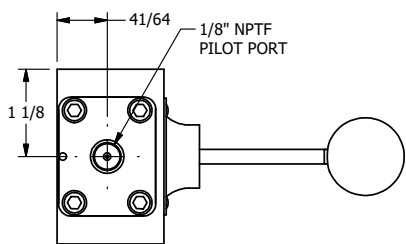

4

3

2

1

**AAA**  
PRODUCTS  
INTERNATIONAL

**AAA PRODUCTS  
INTERNATIONAL**  
7114 Harry Hines Blvd  
Dallas, TX 75235

TITLE: 1/4" SIDE PORT, LEVER, 2 POS,  
FRICTION POS, PILOT RTRN,  
RED KNOB, LOCKOUT C

DRAWING NO.:  
DIM\_HR2JLO