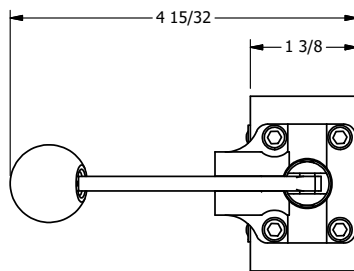

4

3

2

1

**AAA**  
PRODUCTS  
INTERNATIONAL

**AAA PRODUCTS  
INTERNATIONAL**  
7114 Harry Hines Blvd  
Dallas, TX 75235

TITLE: 1/4" SIDE PORT, LEVER, 2 POS,  
FRICTION POS, PILOT RTRN,  
RED KNOB, LOCKOUT C

DRAWING NO.:  
DIM\_HR2JLO