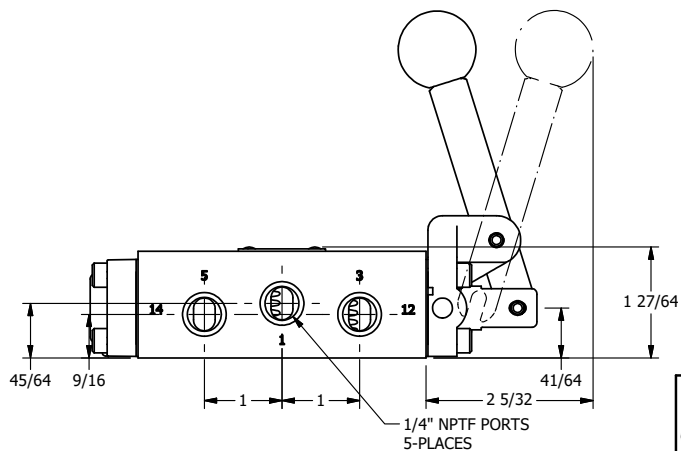

4

3

2

1

**AAA**  
PRODUCTS  
INTERNATIONAL

**AAA PRODUCTS  
INTERNATIONAL**  
7114 Harry Hines Blvd  
Dallas, TX 75235

TITLE: 1/4" SIDE PORT, LEVER, 2 POS,  
FRICTION POS, PILOT RTRN,  
RED KNOB, LOCKOUT C

DRAWING NO.:  
DIM\_HR2JLO