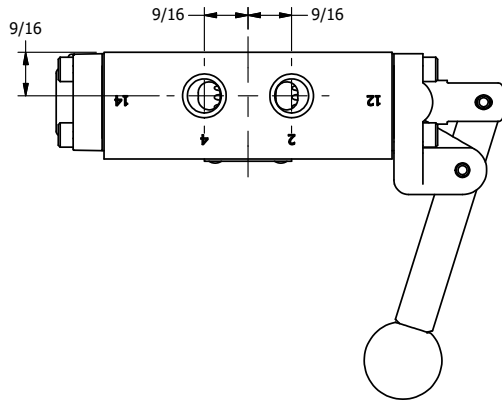

4

3

2

1

AAA
PRODUCTS
INTERNATIONAL

AAA PRODUCTS INTERNATIONAL
7114 Harry Hines Blvd
Dallas, TX 75235

TITLE: 1/4" SIDE PORT, LEVER, 2 POS,
FRICTION POS, PILOT RTRN,
RED KNOB

DRAWING NO.:
DIM_HR2J