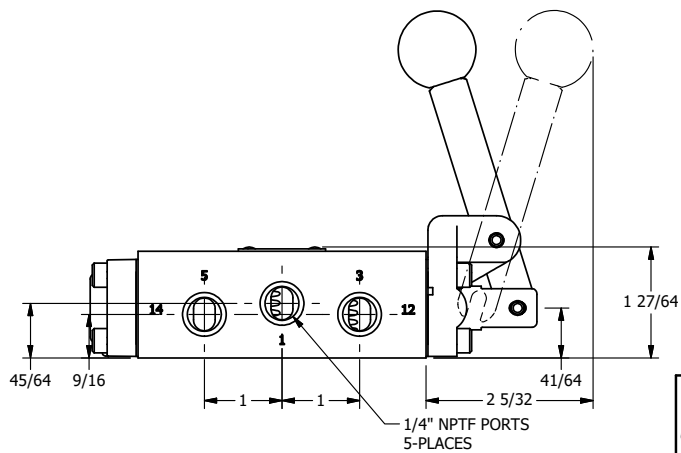

4

3

2

1

AAA
PRODUCTS
INTERNATIONAL

AAA PRODUCTS INTERNATIONAL
7114 Harry Hines Blvd
Dallas, TX 75235

TITLE: 1/4" SIDE PORT, LEVER, 2 POS,
FRICTION POS, PILOT RTRN,
RED KNOB

DRAWING NO.:
DIM_HR2J