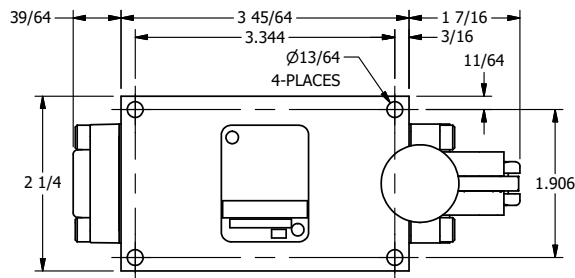

4

3

2

1

AAA
PRODUCTS
INTERNATIONAL

AAA PRODUCTS INTERNATIONAL
7114 Harry Hines Blvd
Dallas, TX 75235

TITLE: 1/4" SIDE PORT, LEVER, 2 POS,
FRICTION POS, PILOT RTRN,
RED KNOB

DRAWING NO.:
DIM_HR2J