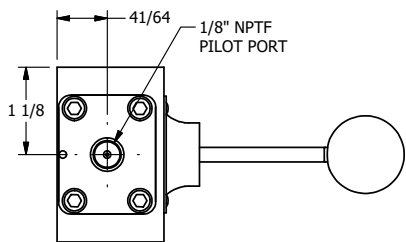

4

3

2

1

AAA
PRODUCTS
INTERNATIONAL

AAA PRODUCTS INTERNATIONAL
7114 Harry Hines Blvd
Dallas, TX 75235

TITLE: 1/4" SIDE PORT, LEVER, 2 POS,
FRICTION POS, PILOT RTRN,
RED KNOB

DRAWING NO.:
DIM_HR2J