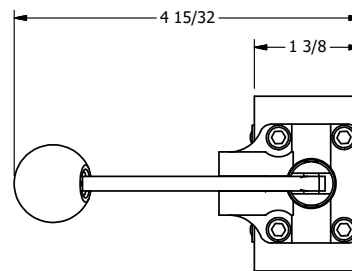

4

3

2

1

AAA
PRODUCTS
INTERNATIONAL

AAA PRODUCTS INTERNATIONAL
7114 Harry Hines Blvd
Dallas, TX 75235

TITLE: 1/4" SIDE PORT, LEVER, 2 POS,
FRICTION POS, PILOT RTRN,
RED KNOB

DRAWING NO.:
DIM_HR2J