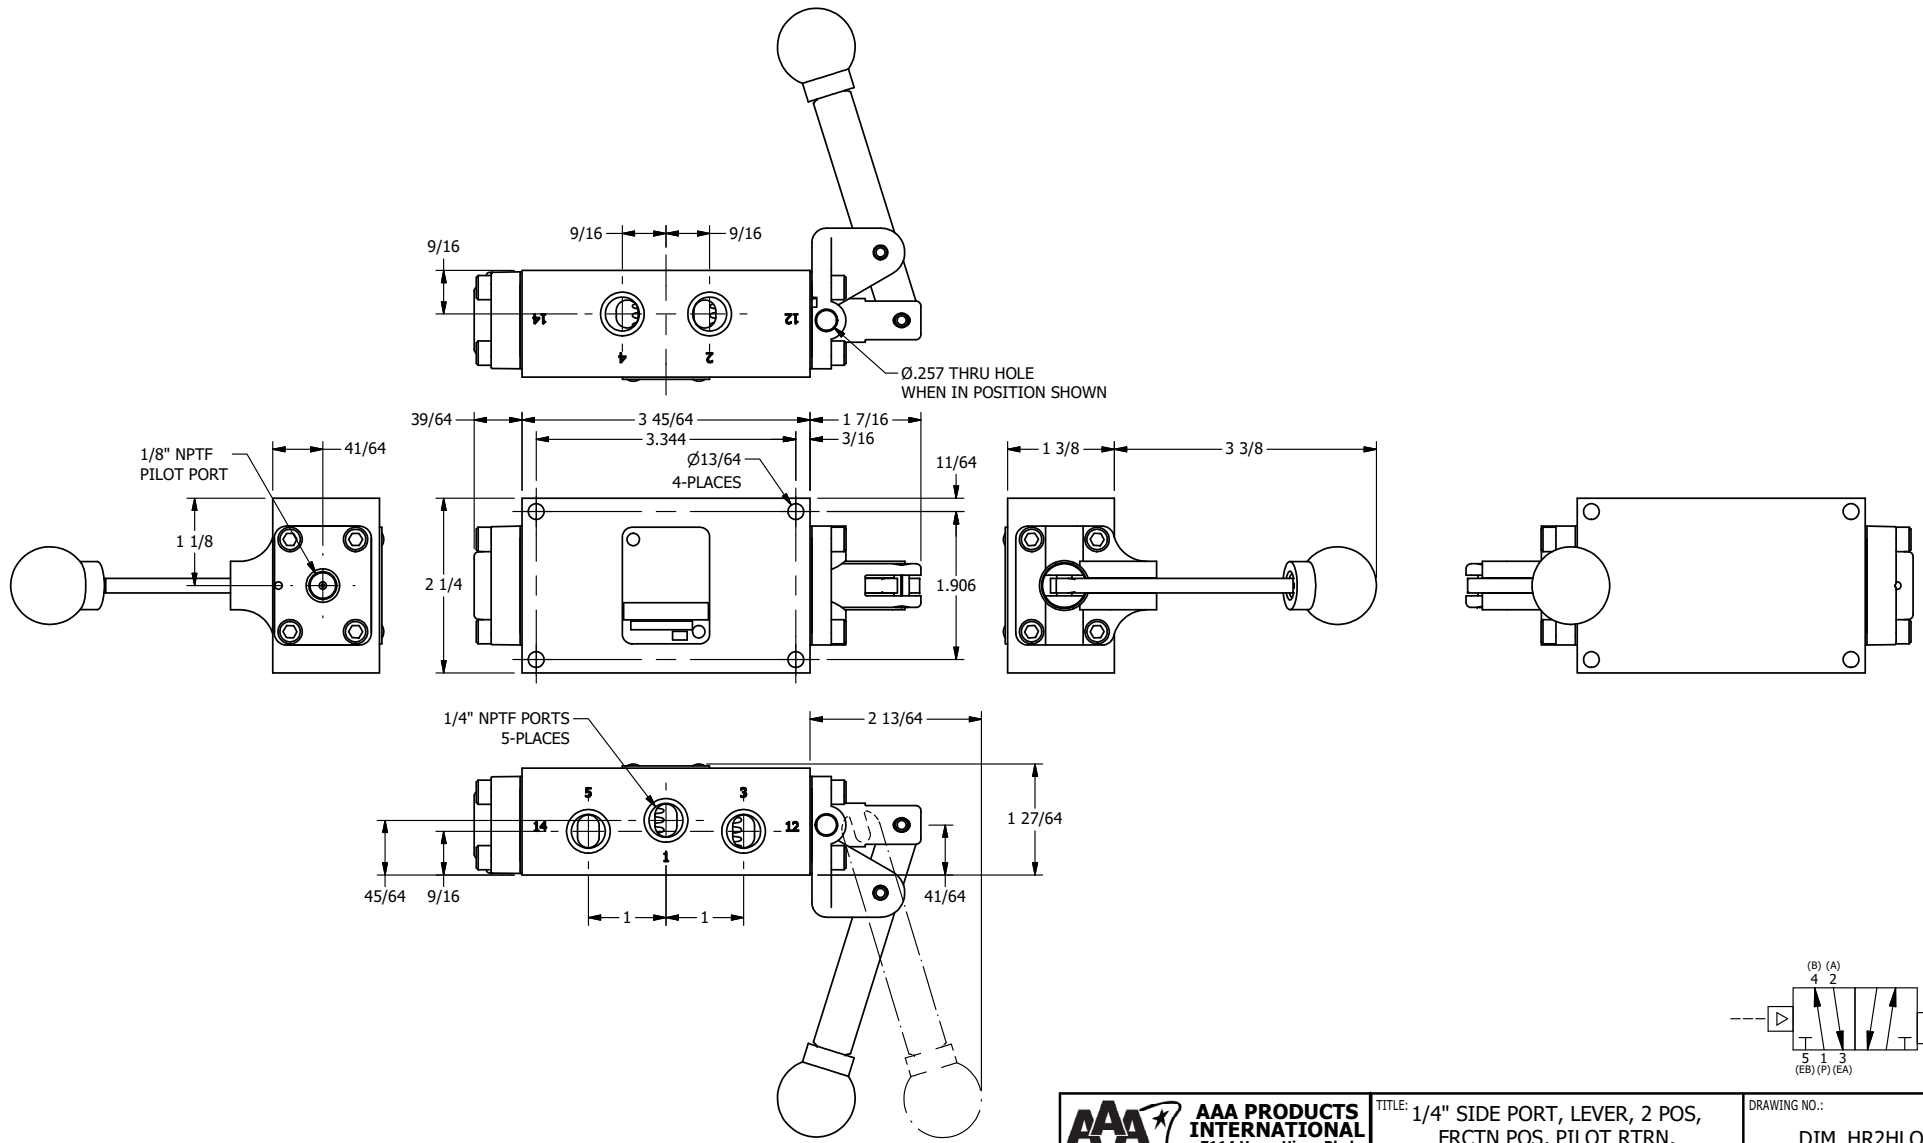

AAA
PRODUCTS
INTERNATIONAL

**AAA PRODUCTS
INTERNATIONAL**
7114 Harry Hines Blvd
Dallas, TX 75235

TITLE: 1/4" SIDE PORT, LEVER, 2 POS,
FRCTN POS, PILOT RTRN,
HVY DTY, LOCKOUT C, 180D LVR

DRAWING NO.:
DIM_HR2HLOT