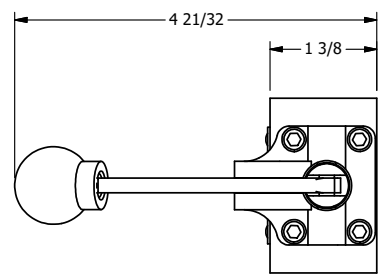

4

3

2

1

AAA
PRODUCTS
INTERNATIONAL

**AAA PRODUCTS
INTERNATIONAL**
7114 Harry Hines Blvd
Dallas, TX 75235

TITLE: 1/4" SIDE PORT, LEVER, 2 POS,
FRCTN POS, PILOT RTRN,
HVY DTY, LOCKOUT C

DRAWING NO.:
DIM_HR2HLO