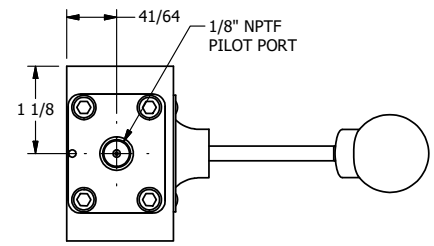

4

3

2

1

AAA
PRODUCTS
INTERNATIONAL

**AAA PRODUCTS
INTERNATIONAL**
7114 Harry Hines Blvd
Dallas, TX 75235

TITLE: 1/4" SIDE PORT, LEVER, 2 POS,
FRCTN POS, PILOT RTRN,
HVY DTY, LOCKOUT C

DRAWING NO.:
DIM_HR2HLO