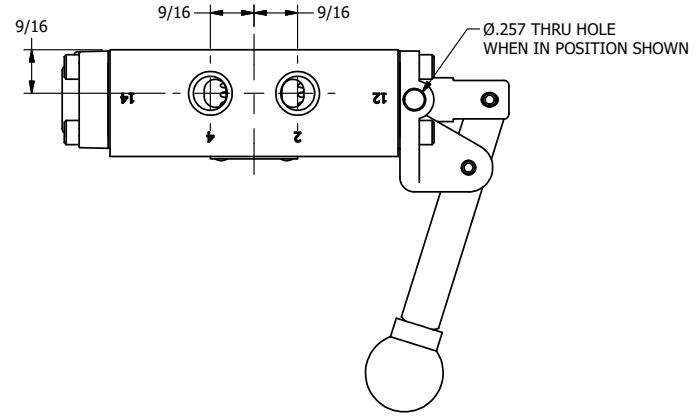

4

3

2

1

AAA
PRODUCTS
INTERNATIONAL

**AAA PRODUCTS
INTERNATIONAL**
7114 Harry Hines Blvd
Dallas, TX 75235

TITLE: 1/4" SIDE PORT, LEVER, 2 POS,
FRCTN POS, PILOT RTRN,
HVY DTY, LOCKOUT C

DRAWING NO.:
DIM_HR2HLO