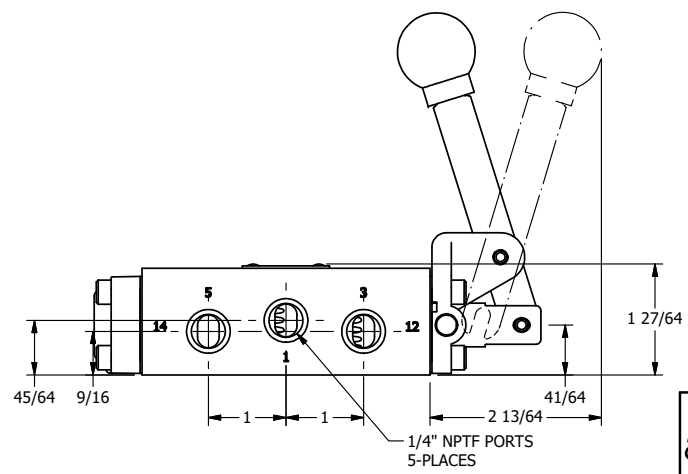

4

3

2

1

AAA
PRODUCTS
INTERNATIONAL

**AAA PRODUCTS
INTERNATIONAL**
7114 Harry Hines Blvd
Dallas, TX 75235

TITLE: 1/4" SIDE PORT, LEVER, 2 POS,
FRCTN POS, PILOT RTRN,
HVY DTY, LOCKOUT C

DRAWING NO.:
DIM_HR2HLO