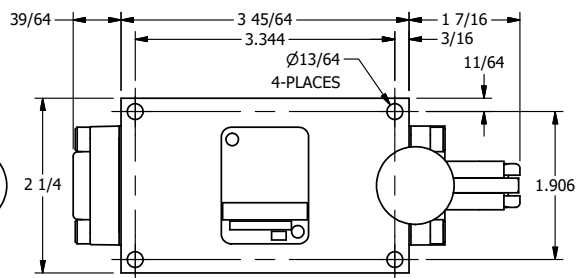

4

3

2

1

AAA
PRODUCTS
INTERNATIONAL

**AAA PRODUCTS
INTERNATIONAL**
7114 Harry Hines Blvd
Dallas, TX 75235

TITLE: 1/4" SIDE PORT, LEVER, 2 POS,
FRCTN POS, PILOT RTRN,
HVY DTY, LOCKOUT C

DRAWING NO.:
DIM_HR2HLO