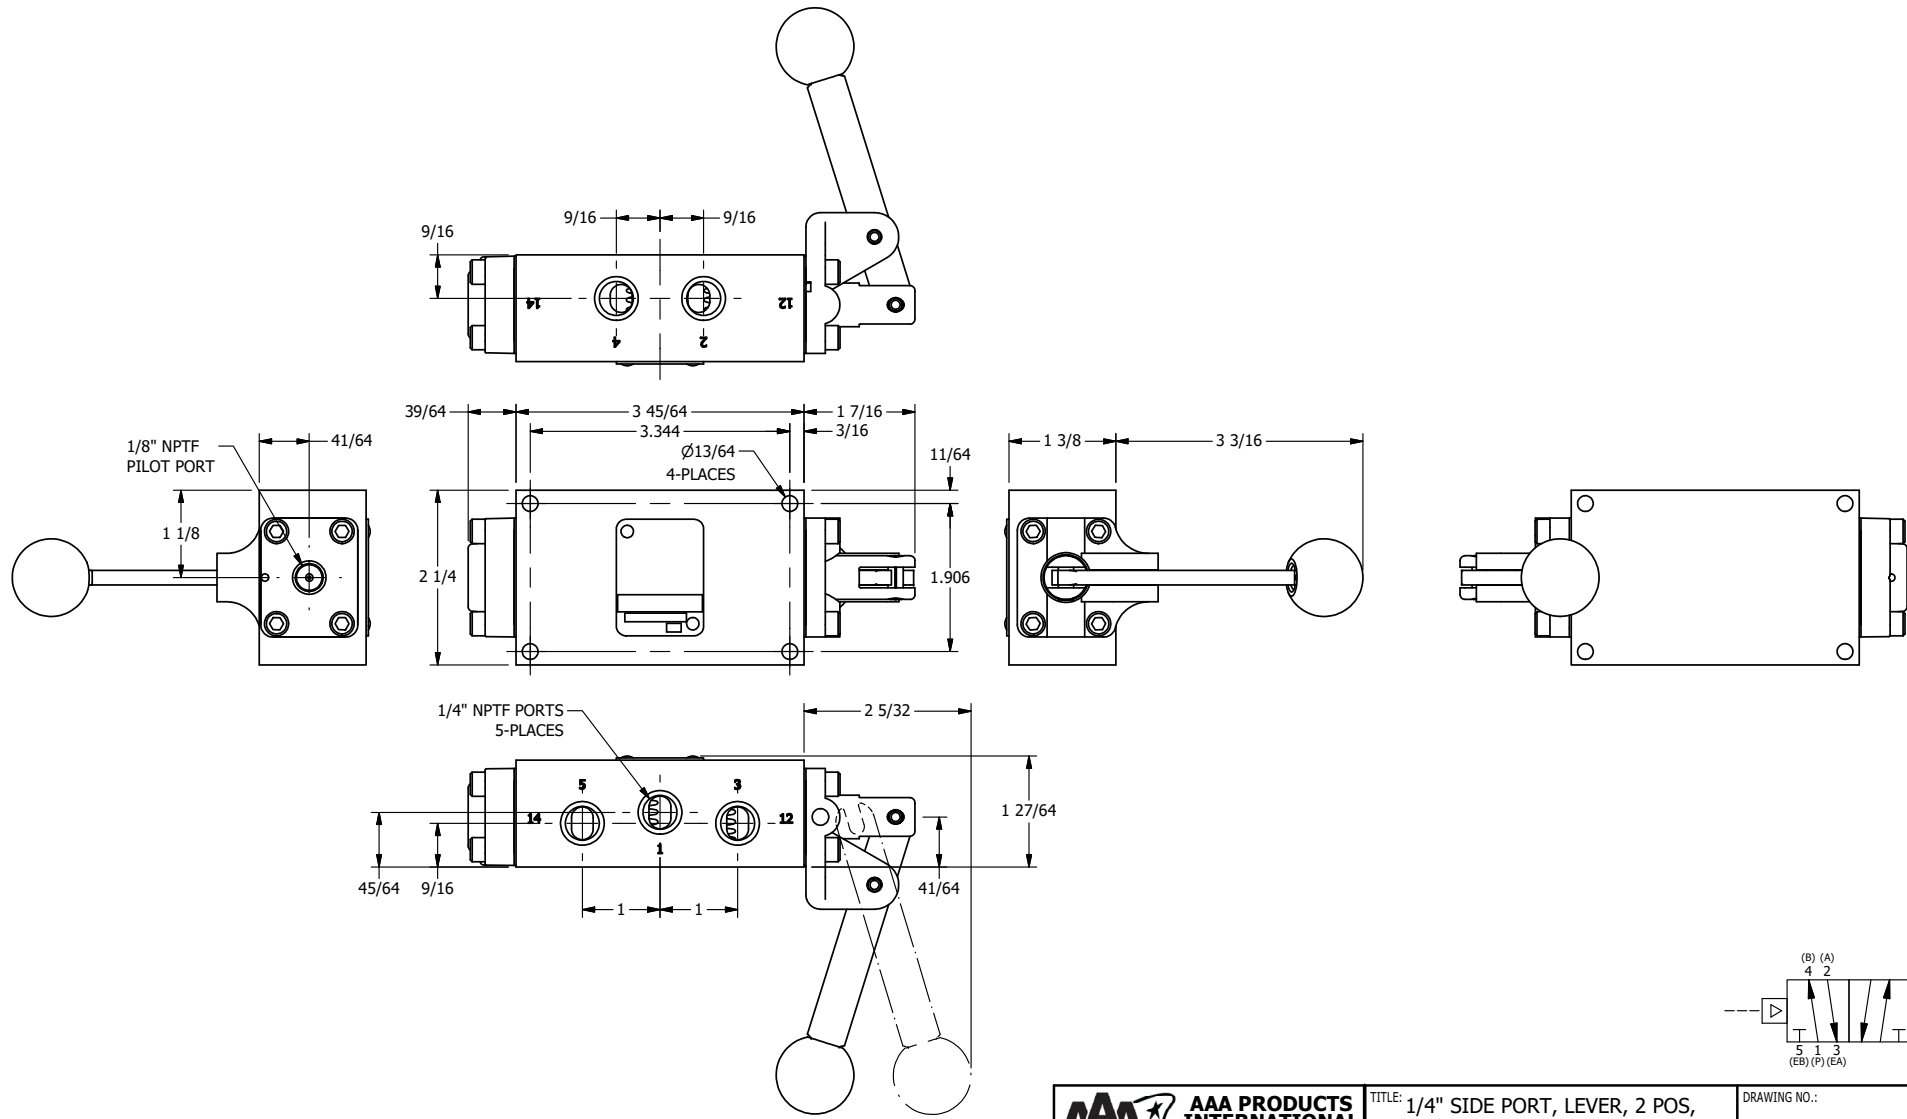

AAA
PRODUCTS
INTERNATIONAL

**AAA PRODUCTS
INTERNATIONAL**
7114 Harry Hines Blvd
Dallas, TX 75235

TITLE: 1/4" SIDE PORT, LEVER, 2 POS,
FRCTN POS, PILOT RTRN,
HVY DTY, RED KNB, 180D LVR

DRAWING NO.:
DIM_HR2HJT