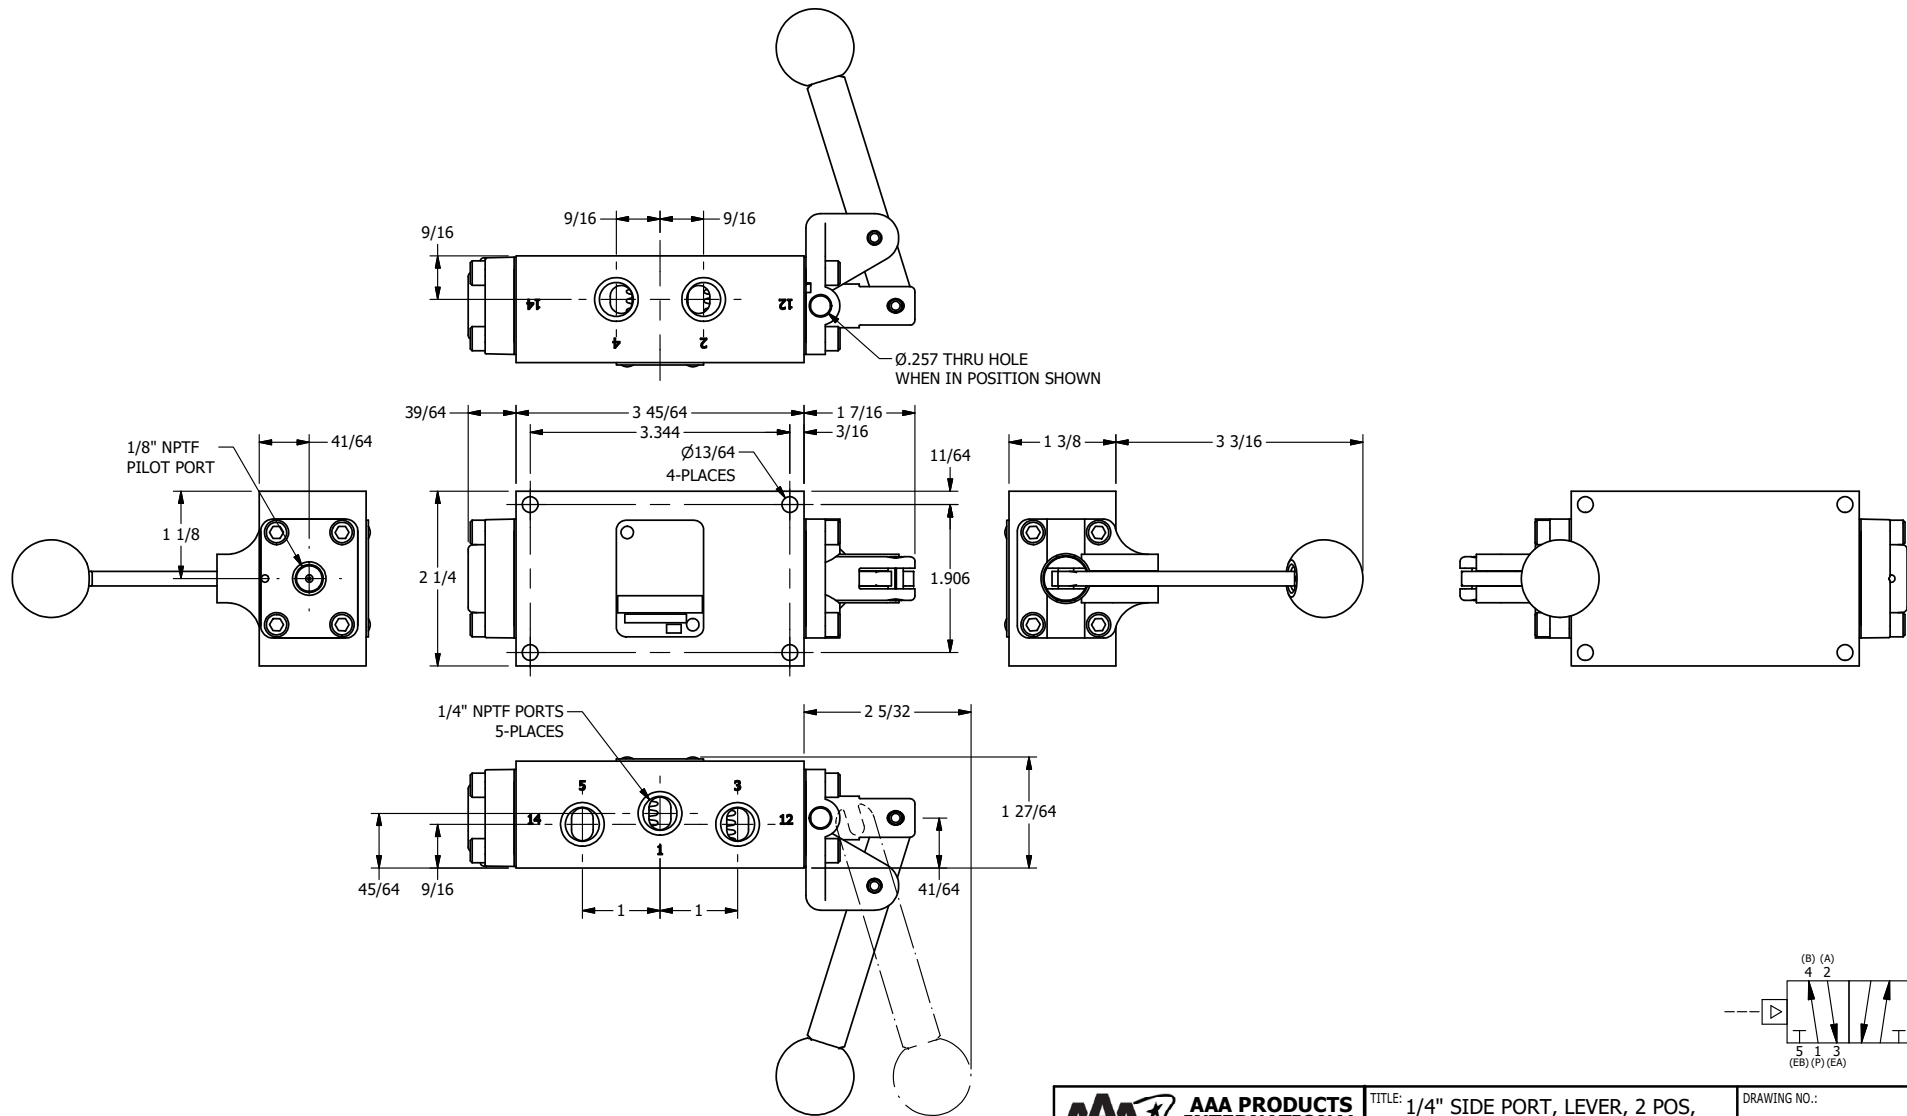

**AAA**  
PRODUCTS  
INTERNATIONAL

**AAA PRODUCTS  
INTERNATIONAL**  
7114 Harry Hines Blvd  
Dallas, TX 75235

TITLE: 1/4" SIDE PORT, LEVER, 2 POS,  
FRCTN POS, PILOT RTRN, HVY DTY,  
RED KNB, LOCKOUT C, 180D LVR