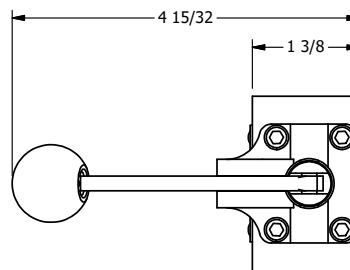

4

3

2

1

AAA
PRODUCTS
INTERNATIONAL

**AAA PRODUCTS
INTERNATIONAL**
7114 Harry Hines Blvd
Dallas, TX 75235

TITLE: 1/4" SIDE PORT, LEVER, 2 POS,
FRCTN POS, PILOT RTRN,
HVY DTY, RED KNB, LOCKOUT C

DRAWING NO.:
DIM_HR2HJLO