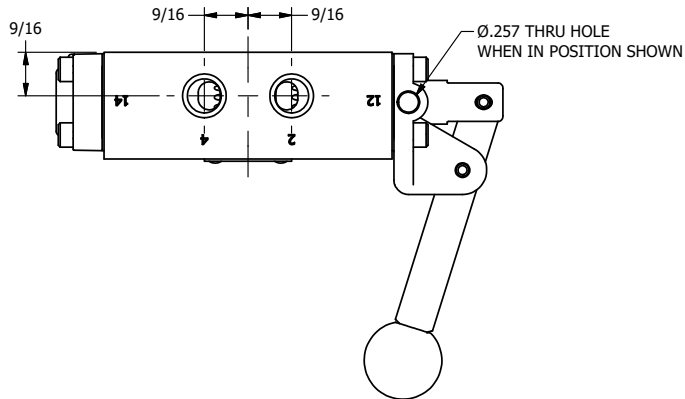

4

3

2

1

AAA
PRODUCTS
INTERNATIONAL

**AAA PRODUCTS
INTERNATIONAL**
7114 Harry Hines Blvd
Dallas, TX 75235

TITLE: 1/4" SIDE PORT, LEVER, 2 POS,
FRCTN POS, PILOT RTRN,
HVY DTY, RED KNB, LOCKOUT C

DRAWING NO.:
DIM_HR2HJLO