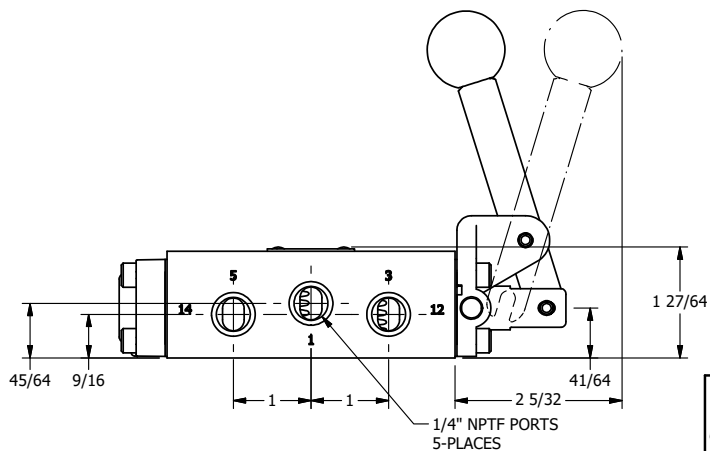

4

3

2

1

AAA
PRODUCTS
INTERNATIONAL

**AAA PRODUCTS
INTERNATIONAL**
7114 Harry Hines Blvd
Dallas, TX 75235

TITLE: 1/4" SIDE PORT, LEVER, 2 POS,
FRCTN POS, PILOT RTRN,
HVY DTY, RED KNB, LOCKOUT C

DRAWING NO.:
DIM_HR2HJLO