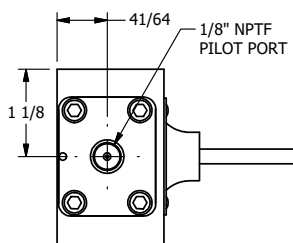

4

3

2

1

AAA
PRODUCTS
INTERNATIONAL

**AAA PRODUCTS
INTERNATIONAL**
7114 Harry Hines Blvd
Dallas, TX 75235

TITLE: 1/4" SIDE PORT, LEVER, 2 POS,
FRCTN POS, PILOT RTRN,
HVY DTY, RED KNB, LOCKOUT C

DRAWING NO.:
DIM_HR2HJLO