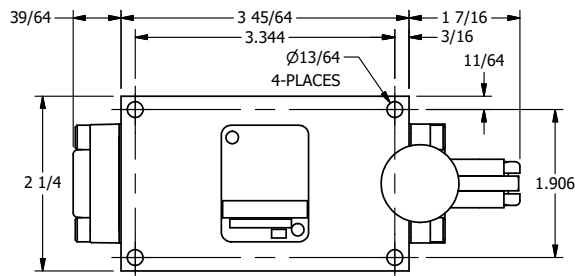

4

3

2

1

AAA
PRODUCTS
INTERNATIONAL

**AAA PRODUCTS
INTERNATIONAL**
7114 Harry Hines Blvd
Dallas, TX 75235

TITLE: 1/4" SIDE PORT, LEVER, 2 POS,
FRCTN POS, PILOT RTRN,
HVY DTY, RED KNB, LOCKOUT C

DRAWING NO.:
DIM_HR2HJLO