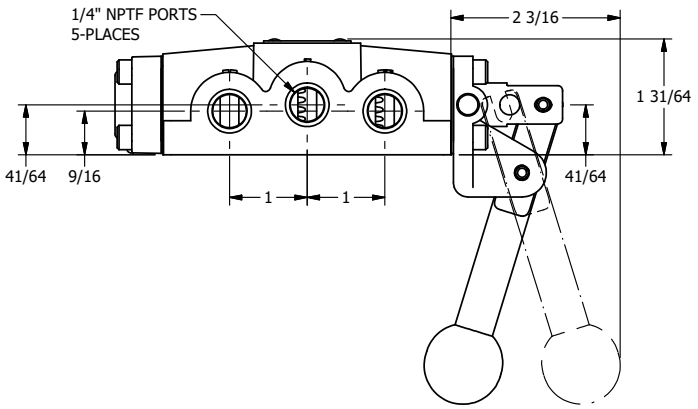

4

3

2

1

B

B

A

A

4

3

2

1

AAA
PRODUCTS
INTERNATIONAL

**AAA PRODUCTS
INTERNATIONAL**
7114 Harry Hines Blvd
Dallas, TX 75235

TITLE: 1/4" SIDE PORT, LEVER, 2 POS,
FRCTN POS, PILOT RTRN, STAINLESS,
PINLOCK A & C, 180D LVR

DRAWING NO.:
DIM_HR2ETSS

THE INFORMATION CONTAINED WITHIN THIS DOCUMENT IS PROPRIETARY TO AAA PRODUCTS AND MAY NOT BE DISCLOSED WITHOUT PRIOR WRITTEN CONSENT