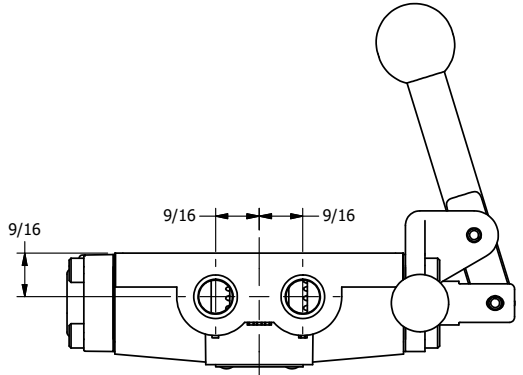

4

3

2

1

B

B

A

A

4

3

2

1

AAA
PRODUCTS
INTERNATIONAL

**AAA PRODUCTS
INTERNATIONAL**
7114 Harry Hines Blvd
Dallas, TX 75235

TITLE: 1/4" SIDE PORT, LEVER, 2 POS,
FRCTN POS, PILOT RTRN, STAINLESS,
PINLOCK A & C, 180D LVR

DRAWING NO.:
DIM_HR2ETSS