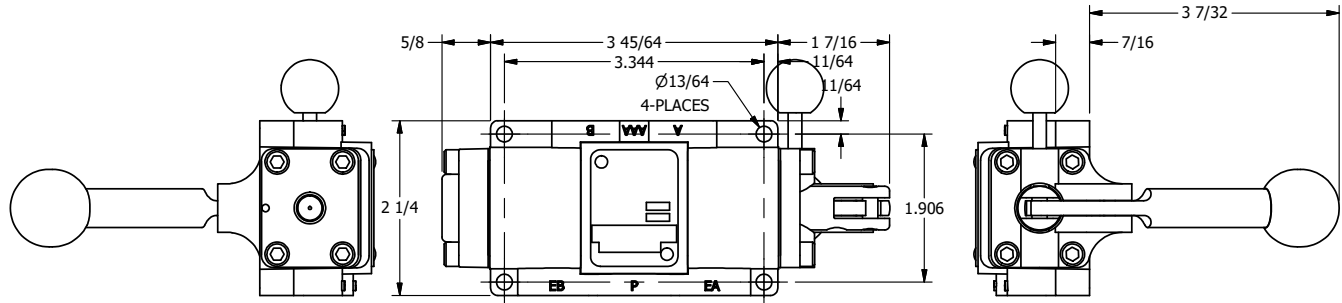

4

3

2

1

B

B

A

A

4

3

2

1

AAA
PRODUCTS
INTERNATIONAL

**AAA PRODUCTS
INTERNATIONAL**
7114 Harry Hines Blvd
Dallas, TX 75235

TITLE: 1/4" SIDE PORT, LEVER, 2 POS,
FRCTN POS, PILOT RTRN, STAINLESS,
PINLOCK A & C, 180D LVR

DRAWING NO.:
DIM_HR2ETSS