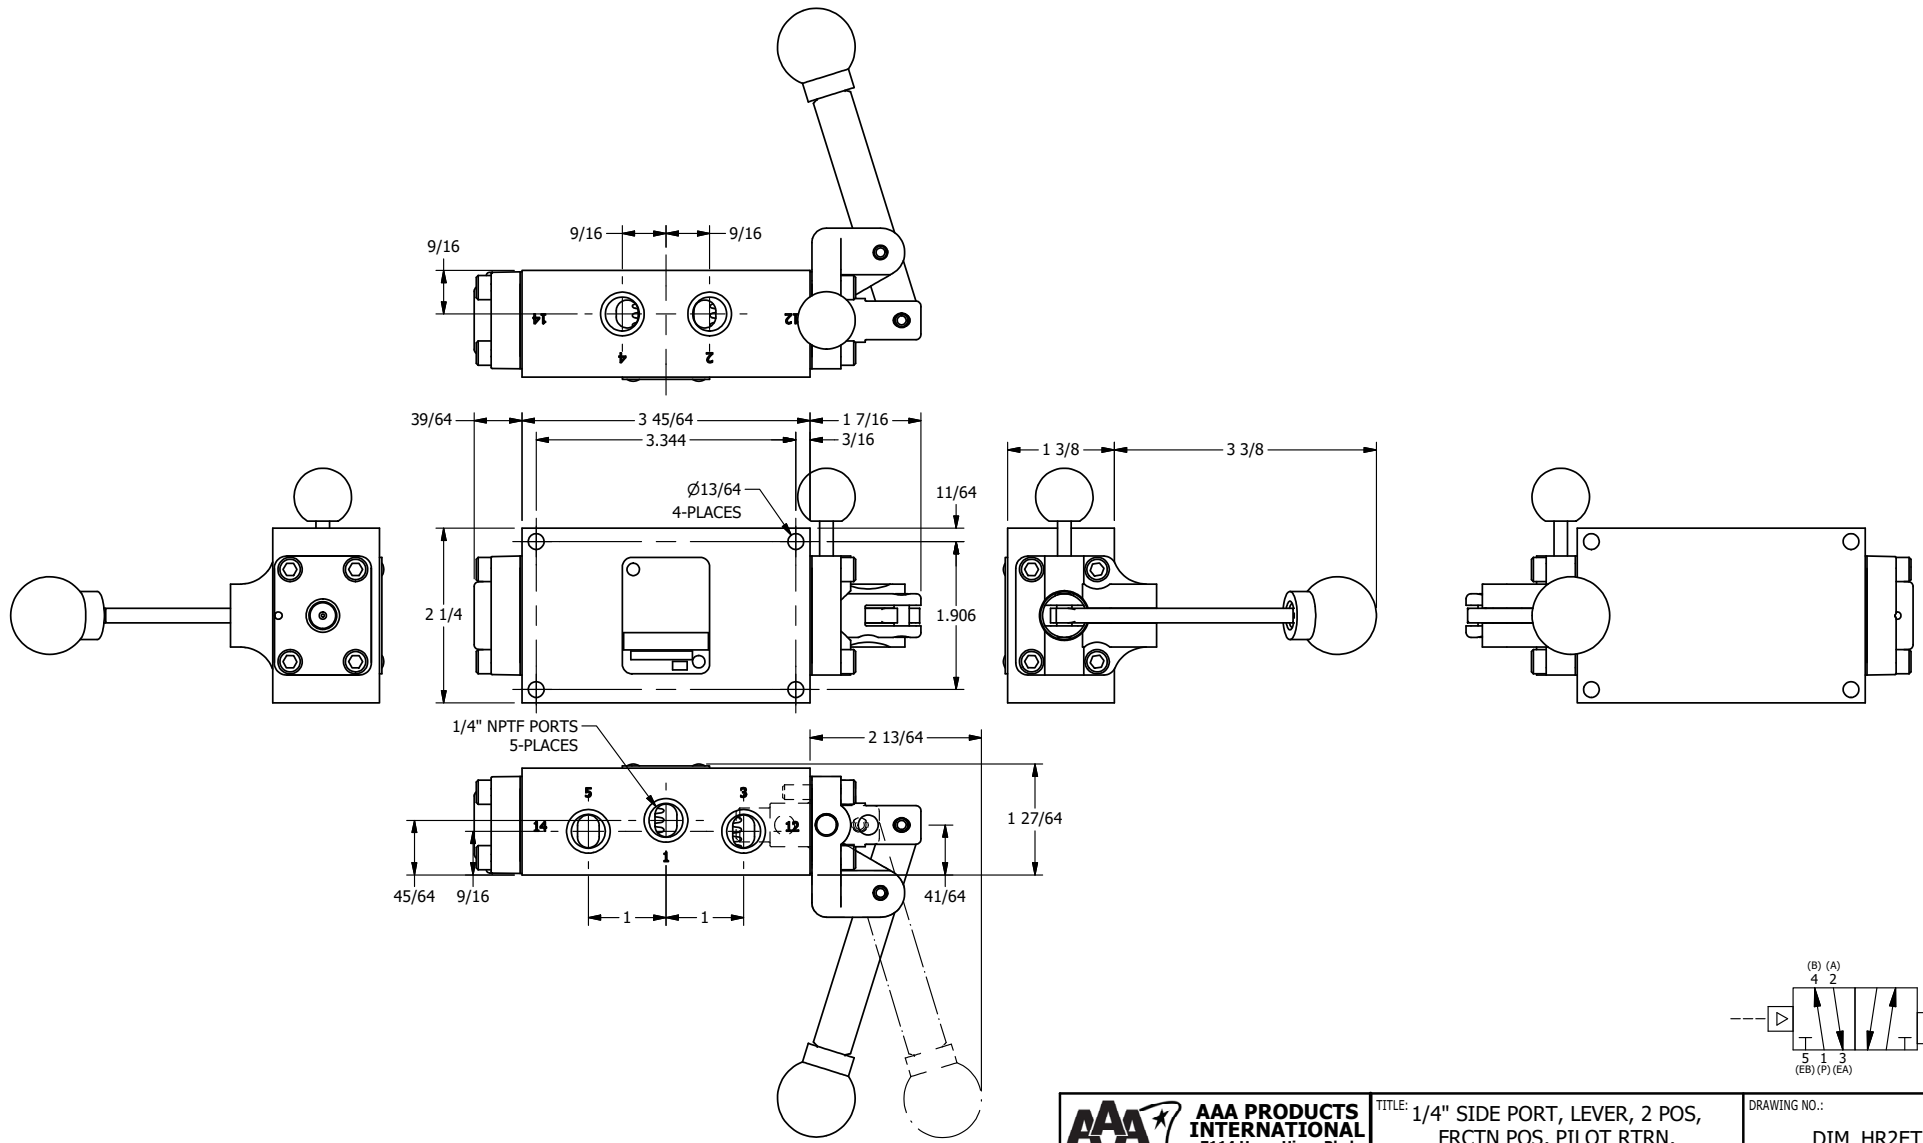

AAA
PRODUCTS
INTERNATIONAL

**AAA PRODUCTS
INTERNATIONAL**
7114 Harry Hines Blvd
Dallas, TX 75235

TITLE: 1/4" SIDE PORT, LEVER, 2 POS,
FRCTN POS, PILOT RTRN,
PINLOCK A & C, 180D LVR

DRAWING NO.:
DIM_HR2ET