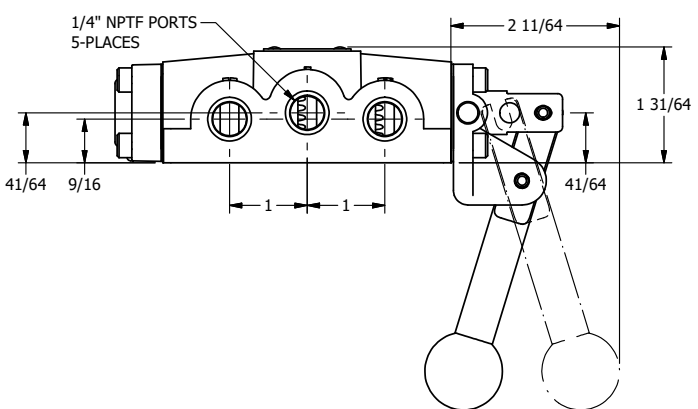

4

3

2

1

B

B

A

A

4

3

2

1

AAA
PRODUCTS
INTERNATIONAL

**AAA PRODUCTS
INTERNATIONAL**
7114 Harry Hines Blvd
Dallas, TX 75235

TITLE: 1/4" SIDE PORT, LEVER, 2 POS,
FRCTN POS, PILOT RTRN, STAINLESS,
PINLOCK A & C, RED KNB, 180D LVR

DRAWING NO.:
DIM_HR2EJTSS

THE INFORMATION CONTAINED WITHIN THIS DOCUMENT IS PROPRIETARY TO AAA PRODUCTS AND MAY NOT BE DISCLOSED WITHOUT PRIOR WRITTEN CONSENT