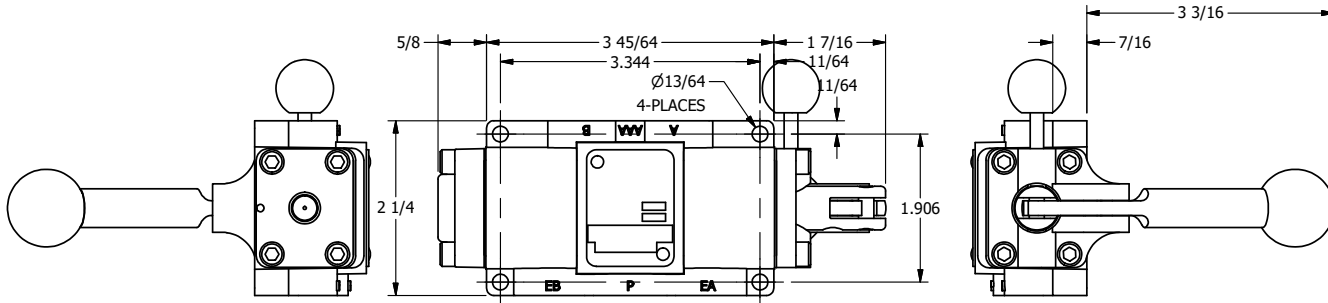

4

3

2

1

B

B

A

A

4

3

2

1

**AAA**  
PRODUCTS  
INTERNATIONAL

**AAA PRODUCTS  
INTERNATIONAL**  
7114 Harry Hines Blvd  
Dallas, TX 75235

TITLE: 1/4" SIDE PORT, LEVER, 2 POS,  
FRCTN POS, PILOT RTRN, STAINLESS,  
PINLOCK A & C, RED KNB, 180D LVR