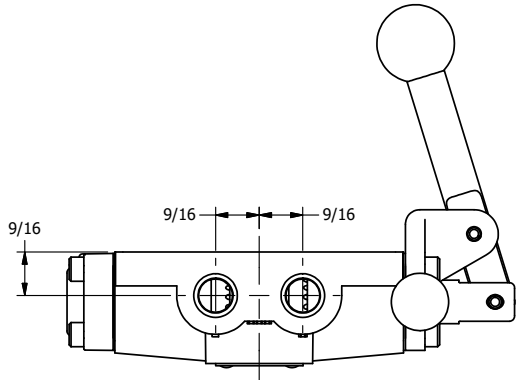

4

3

2

1

B

B

A

A

4

3

2

1

**AAA**  
PRODUCTS  
INTERNATIONAL

**AAA PRODUCTS  
INTERNATIONAL**  
7114 Harry Hines Blvd  
Dallas, TX 75235

TITLE: 1/4" SIDE PORT, LEVER, 2 POS,  
FRCTN POS, PILOT RTRN, STAINLESS,  
PINLOCK A & C, RED KNB, 180D LVR