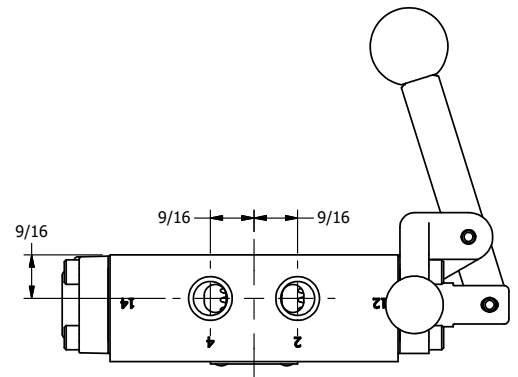

**AAA**  
PRODUCTS  
INTERNATIONAL

**AAA PRODUCTS  
INTERNATIONAL**  
7114 Harry Hines Blvd  
Dallas, TX 75235

TITLE: 1/4" SIDE PORT, LEVER, 2 POS,  
FRCTN POS, PILOT RTRN,  
PINLOCK A & C, RED KNB, 180D LVR