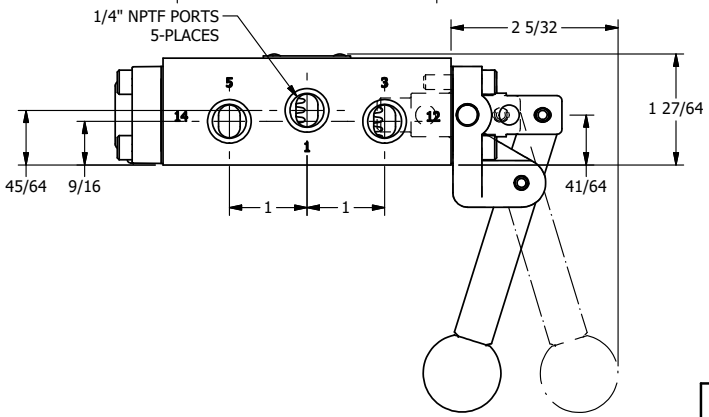

**AAA**  
PRODUCTS  
INTERNATIONAL

**AAA PRODUCTS  
INTERNATIONAL**  
7114 Harry Hines Blvd  
Dallas, TX 75235

TITLE: 1/4" SIDE PORT, LEVER, 2 POS,  
FRCTN POS, PILOT RTRN,  
PINLOCK A & C, RED KNB, 180D LVR