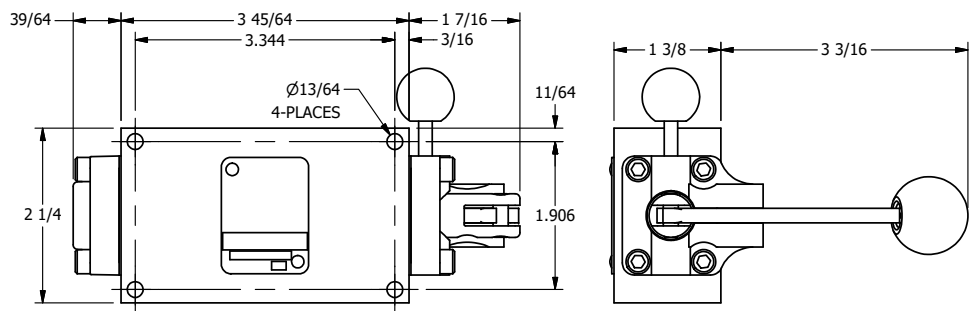

**AAA**  
PRODUCTS  
INTERNATIONAL

**AAA PRODUCTS  
INTERNATIONAL**  
7114 Harry Hines Blvd  
Dallas, TX 75235

TITLE: 1/4" SIDE PORT, LEVER, 2 POS,  
FRCTN POS, PILOT RTRN,  
PINLOCK A & C, RED KNB, 180D LVR