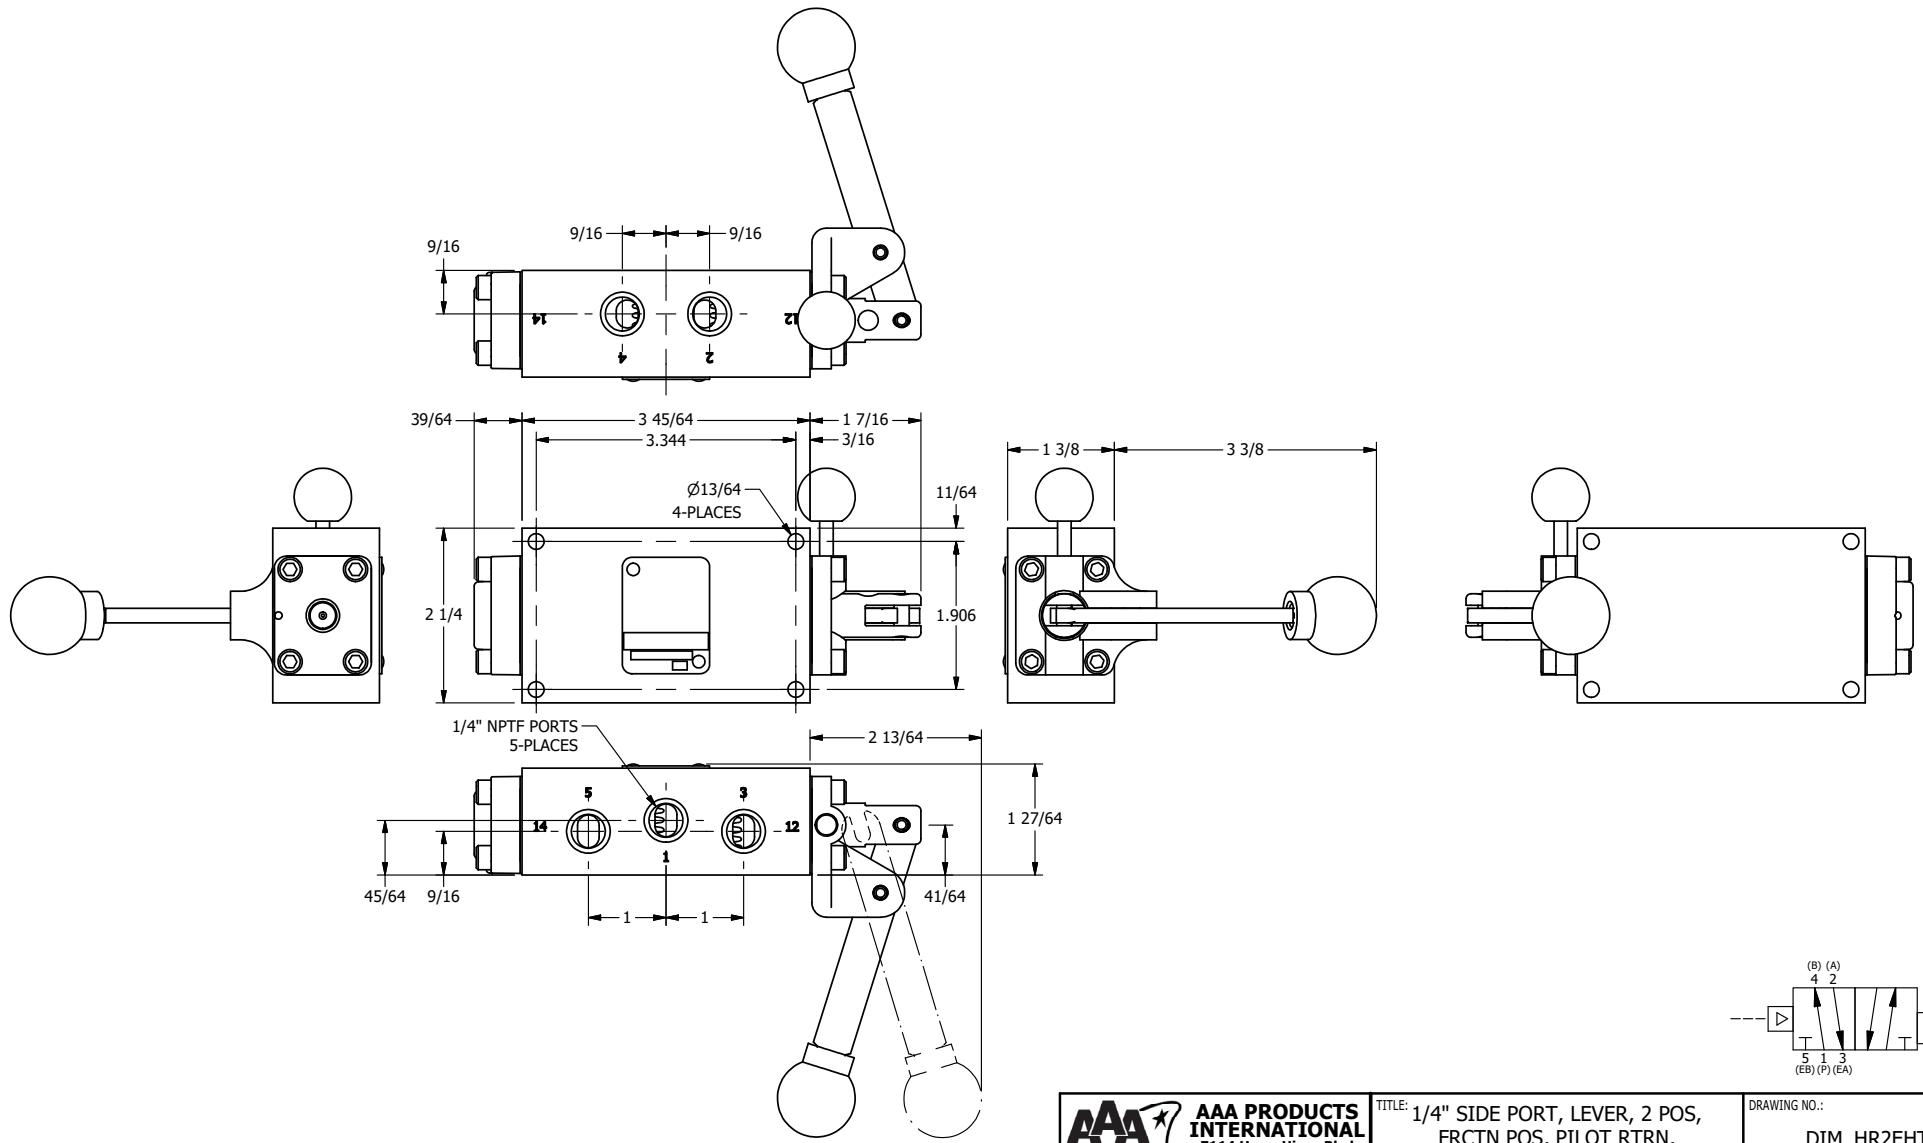

AAA
PRODUCTS
INTERNATIONAL

**AAA PRODUCTS
INTERNATIONAL**
7114 Harry Hines Blvd
Dallas, TX 75235

TITLE: 1/4" SIDE PORT, LEVER, 2 POS,
FRCTN POS, PILOT RTRN,
PINLOCK A & C, HVY DTY, 180D LVR

DRAWING NO.:
DIM_HR2EHT