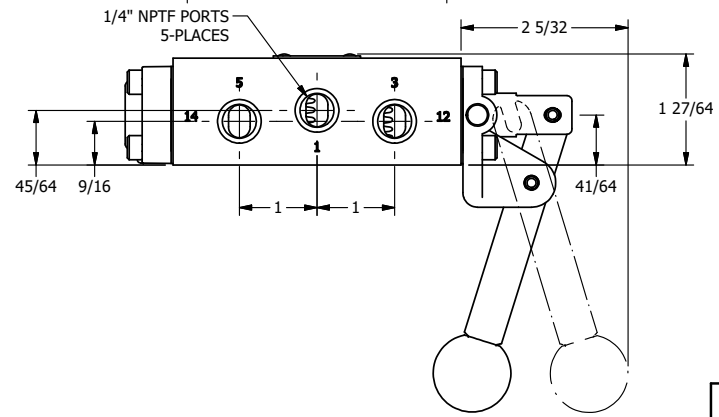

**AAA**  
PRODUCTS  
INTERNATIONAL

**AAA PRODUCTS  
INTERNATIONAL**  
7114 Harry Hines Blvd  
Dallas, TX 75235

TITLE: 1/4" SIDE PORT, LEVER, 2 POS,  
FRCTN POS, PILOT RTRN, HVY DTY,  
PINLOCK A & C, RED KNB, 180D LVR