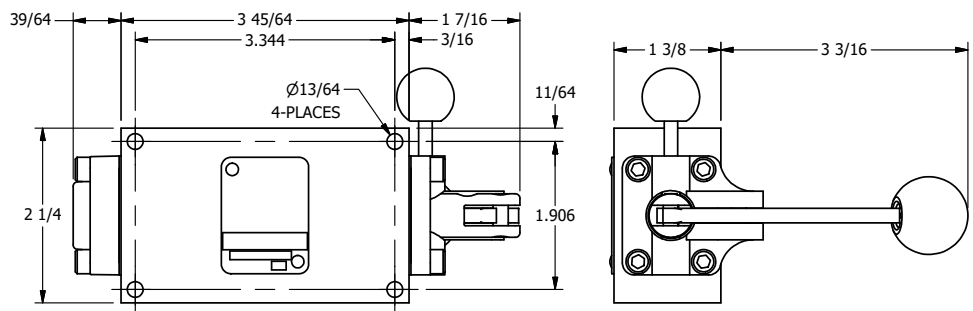

**AAA**  
PRODUCTS  
INTERNATIONAL

**AAA PRODUCTS  
INTERNATIONAL**  
7114 Harry Hines Blvd  
Dallas, TX 75235

TITLE: 1/4" SIDE PORT, LEVER, 2 POS,  
FRCTN POS, PILOT RTRN, HVY DTY,  
PINLOCK A & C, RED KNB, 180D LVR