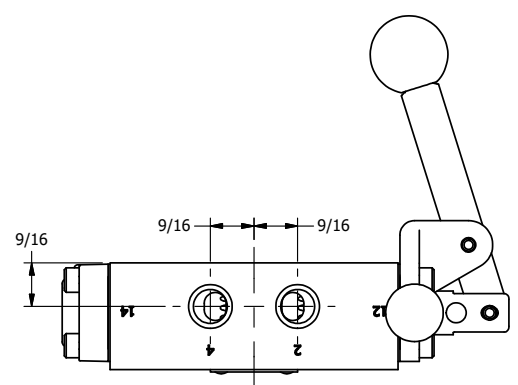

**AAA**  
PRODUCTS  
INTERNATIONAL

**AAA PRODUCTS  
INTERNATIONAL**  
7114 Harry Hines Blvd  
Dallas, TX 75235

TITLE: 1/4" SIDE PORT, LEVER, 2 POS,  
FRCTN POS, PILOT RTRN, HVY DTY,  
PINLOCK A & C, RED KNB, 180D LVR