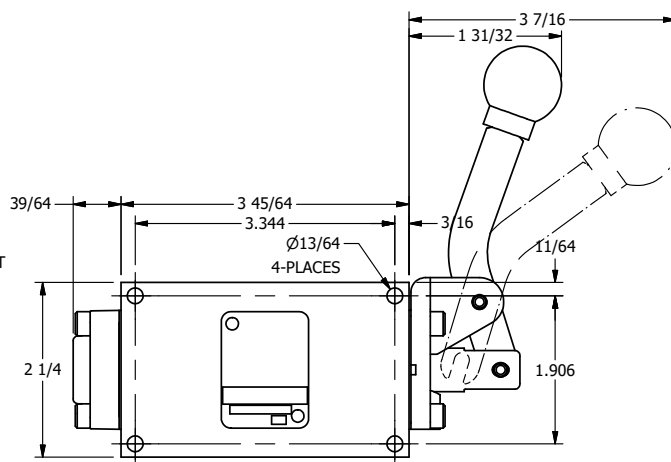

4

3

2

1

AAA
PRODUCTS
INTERNATIONAL

**AAA PRODUCTS
INTERNATIONAL**
7114 Harry Hines Blvd
Dallas, TX 75235

TITLE: 1/4" SIDE PORT, LEVER, 2 POS,
FRCTN POS, PILOT RTRN,
CRVD LVR, 90D LVR

DRAWING NO.:
DIM_HR2CR