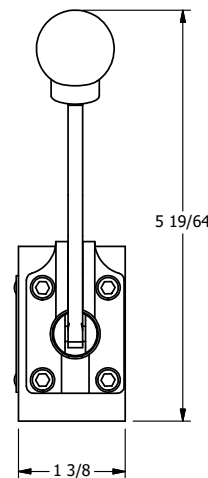

4

3

2

1

AAA
PRODUCTS
INTERNATIONAL

**AAA PRODUCTS
INTERNATIONAL**
7114 Harry Hines Blvd
Dallas, TX 75235

TITLE: 1/4" SIDE PORT, LEVER, 2 POS,
FRCTN POS, PILOT RTRN,
CRVD LVR, 90D LVR

DRAWING NO.:
DIM_HR2CR