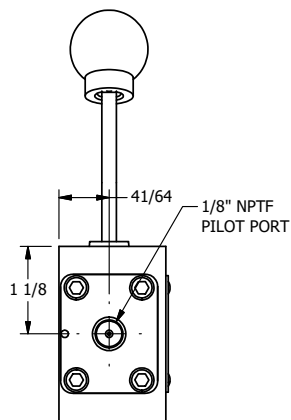

4

3

2

1

AAA
PRODUCTS
INTERNATIONAL

**AAA PRODUCTS
INTERNATIONAL**
7114 Harry Hines Blvd
Dallas, TX 75235

TITLE: 1/4" SIDE PORT, LEVER, 2 POS,
FRCTN POS, PILOT RTRN,
CRVD LVR, 90D LVR

DRAWING NO.:
DIM_HR2CR