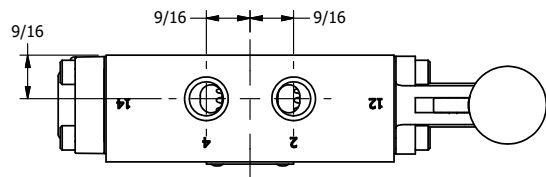

4

3

2

1

AAA
PRODUCTS
INTERNATIONAL

**AAA PRODUCTS
INTERNATIONAL**
7114 Harry Hines Blvd
Dallas, TX 75235

TITLE: 1/4" SIDE PORT, LEVER, 2 POS,
FRCTN POS, PILOT RTRN,
CRVD LVR, 90D LVR

DRAWING NO.:
DIM_HR2CR