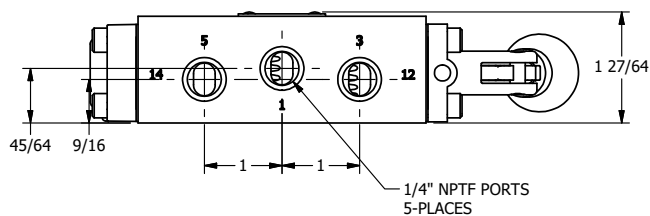

4

3

2

1

AAA
PRODUCTS
INTERNATIONAL

**AAA PRODUCTS
INTERNATIONAL**
7114 Harry Hines Blvd
Dallas, TX 75235

TITLE: 1/4" SIDE PORT, LEVER, 2 POS,
FRCTN POS, PILOT RTRN,
CRVD LVR, 90D LVR

DRAWING NO.:
DIM_HR2CR