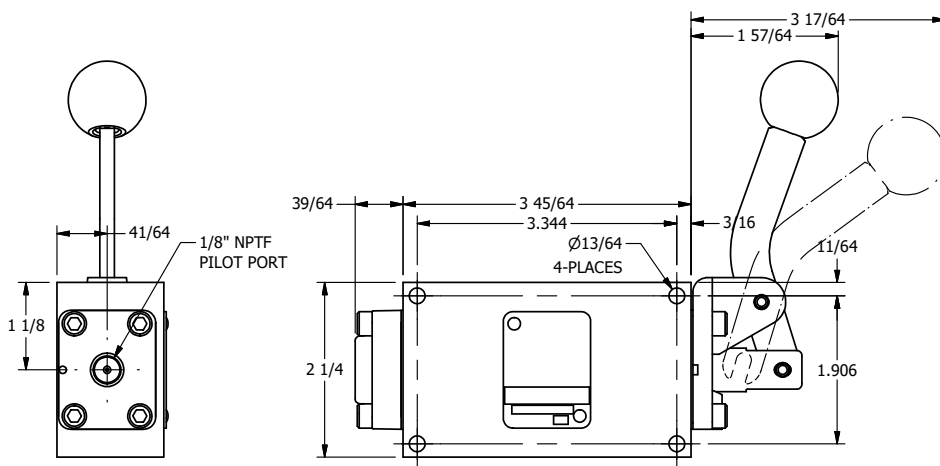

4

3

2

1

AAA
PRODUCTS
INTERNATIONAL

**AAA PRODUCTS
INTERNATIONAL**
7114 Harry Hines Blvd
Dallas, TX 75235

TITLE: 1/4" SIDE PORT, LEVER, 2 POS,
FRCTN POS, PILOT RTRN,
CRVD LVR, RED KNB, 90D LVR

DRAWING NO.:
DIM_HR2CJR