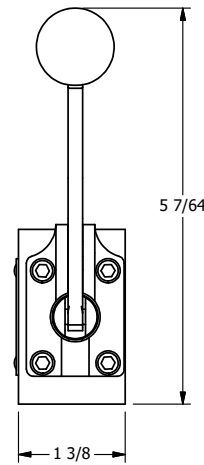

4

3

2

1

AAA
PRODUCTS
INTERNATIONAL

**AAA PRODUCTS
INTERNATIONAL**
7114 Harry Hines Blvd
Dallas, TX 75235

TITLE: 1/4" SIDE PORT, LEVER, 2 POS,
FRCTN POS, PILOT RTRN,
CRVD LVR, RED KNB, 90D LVR

DRAWING NO.:
DIM_HR2CJR