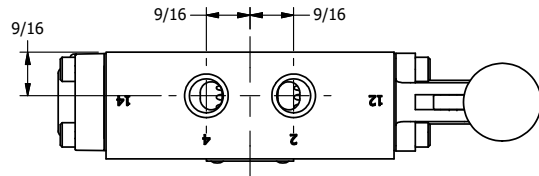

4

3

2

1

AAA
PRODUCTS
INTERNATIONAL

**AAA PRODUCTS
INTERNATIONAL**
7114 Harry Hines Blvd
Dallas, TX 75235

TITLE: 1/4" SIDE PORT, LEVER, 2 POS,
FRCTN POS, PILOT RTRN,
CRVD LVR, RED KNB, 90D LVR

DRAWING NO.:
DIM_HR2CJR