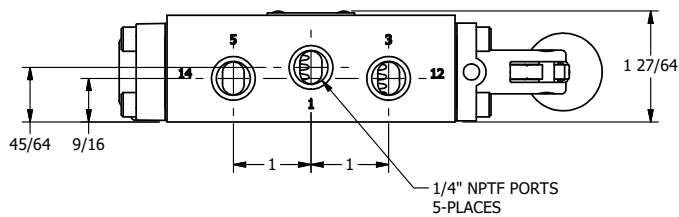

4

3

2

1

AAA
PRODUCTS
INTERNATIONAL

**AAA PRODUCTS
INTERNATIONAL**
7114 Harry Hines Blvd
Dallas, TX 75235

TITLE: 1/4" SIDE PORT, LEVER, 2 POS,
FRCTN POS, PILOT RTRN,
CRVD LVR, RED KNB, 90D LVR

DRAWING NO.:
DIM_HR2CJR