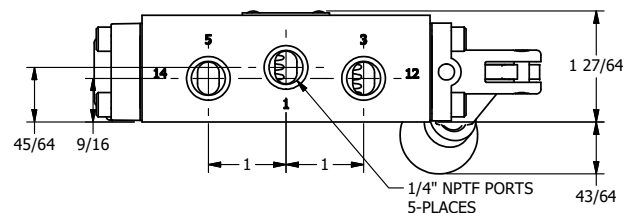

4

3

2

1

**AAA**  
PRODUCTS  
INTERNATIONAL

**AAA PRODUCTS  
INTERNATIONAL**  
7114 Harry Hines Blvd  
Dallas, TX 75235

TITLE:  $\frac{1}{4}$ " SIDE PORT, LEVER, 2 POS,  
PILOT RTRN, BNT LVR RGHT,  
90D LVR

DRAWING NO.:  
DIM\_HR2BRR