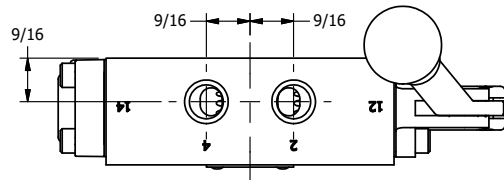

4

3

2

1

**AAA**  
PRODUCTS  
INTERNATIONAL

**AAA PRODUCTS  
INTERNATIONAL**  
7114 Harry Hines Blvd  
Dallas, TX 75235

TITLE:  $\frac{1}{4}$ " SIDE PORT, LEVER, 2 POS,  
PILOT RTRN, BNT LVR RGHT,  
90D LVR

DRAWING NO.:  
DIM\_HR2BRR