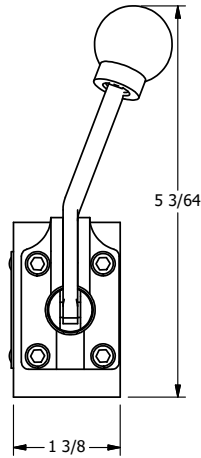

4

3

2

1

**AAA**  
PRODUCTS  
INTERNATIONAL

**AAA PRODUCTS  
INTERNATIONAL**  
7114 Harry Hines Blvd  
Dallas, TX 75235

TITLE:  $\frac{1}{4}$ " SIDE PORT, LEVER, 2 POS,  
PILOT RTRN, BNT LVR RGHT,  
90D LVR

DRAWING NO.:  
DIM\_HR2BRR