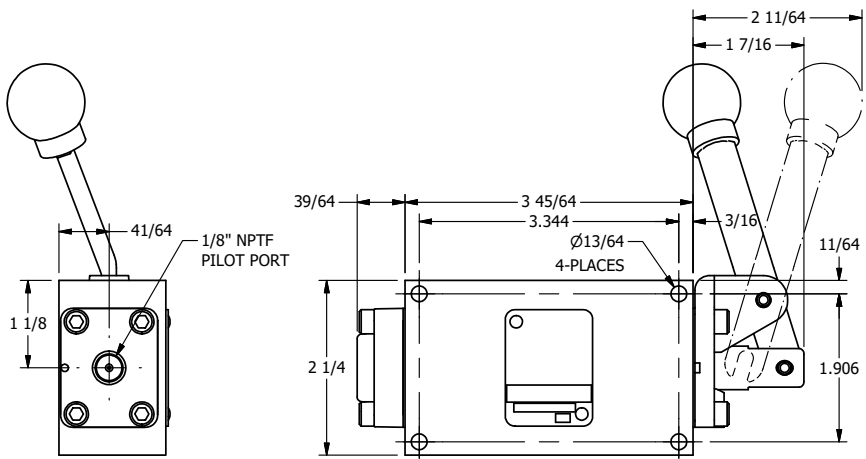

4

3

2

1

**AAA**  
PRODUCTS  
INTERNATIONAL

**AAA PRODUCTS  
INTERNATIONAL**  
7114 Harry Hines Blvd  
Dallas, TX 75235

TITLE:  $\frac{1}{4}$ " SIDE PORT, LEVER, 2 POS,  
PILOT RTRN, BNT LVR RGHT,  
90D LVR

DRAWING NO.:  
DIM\_HR2BRR