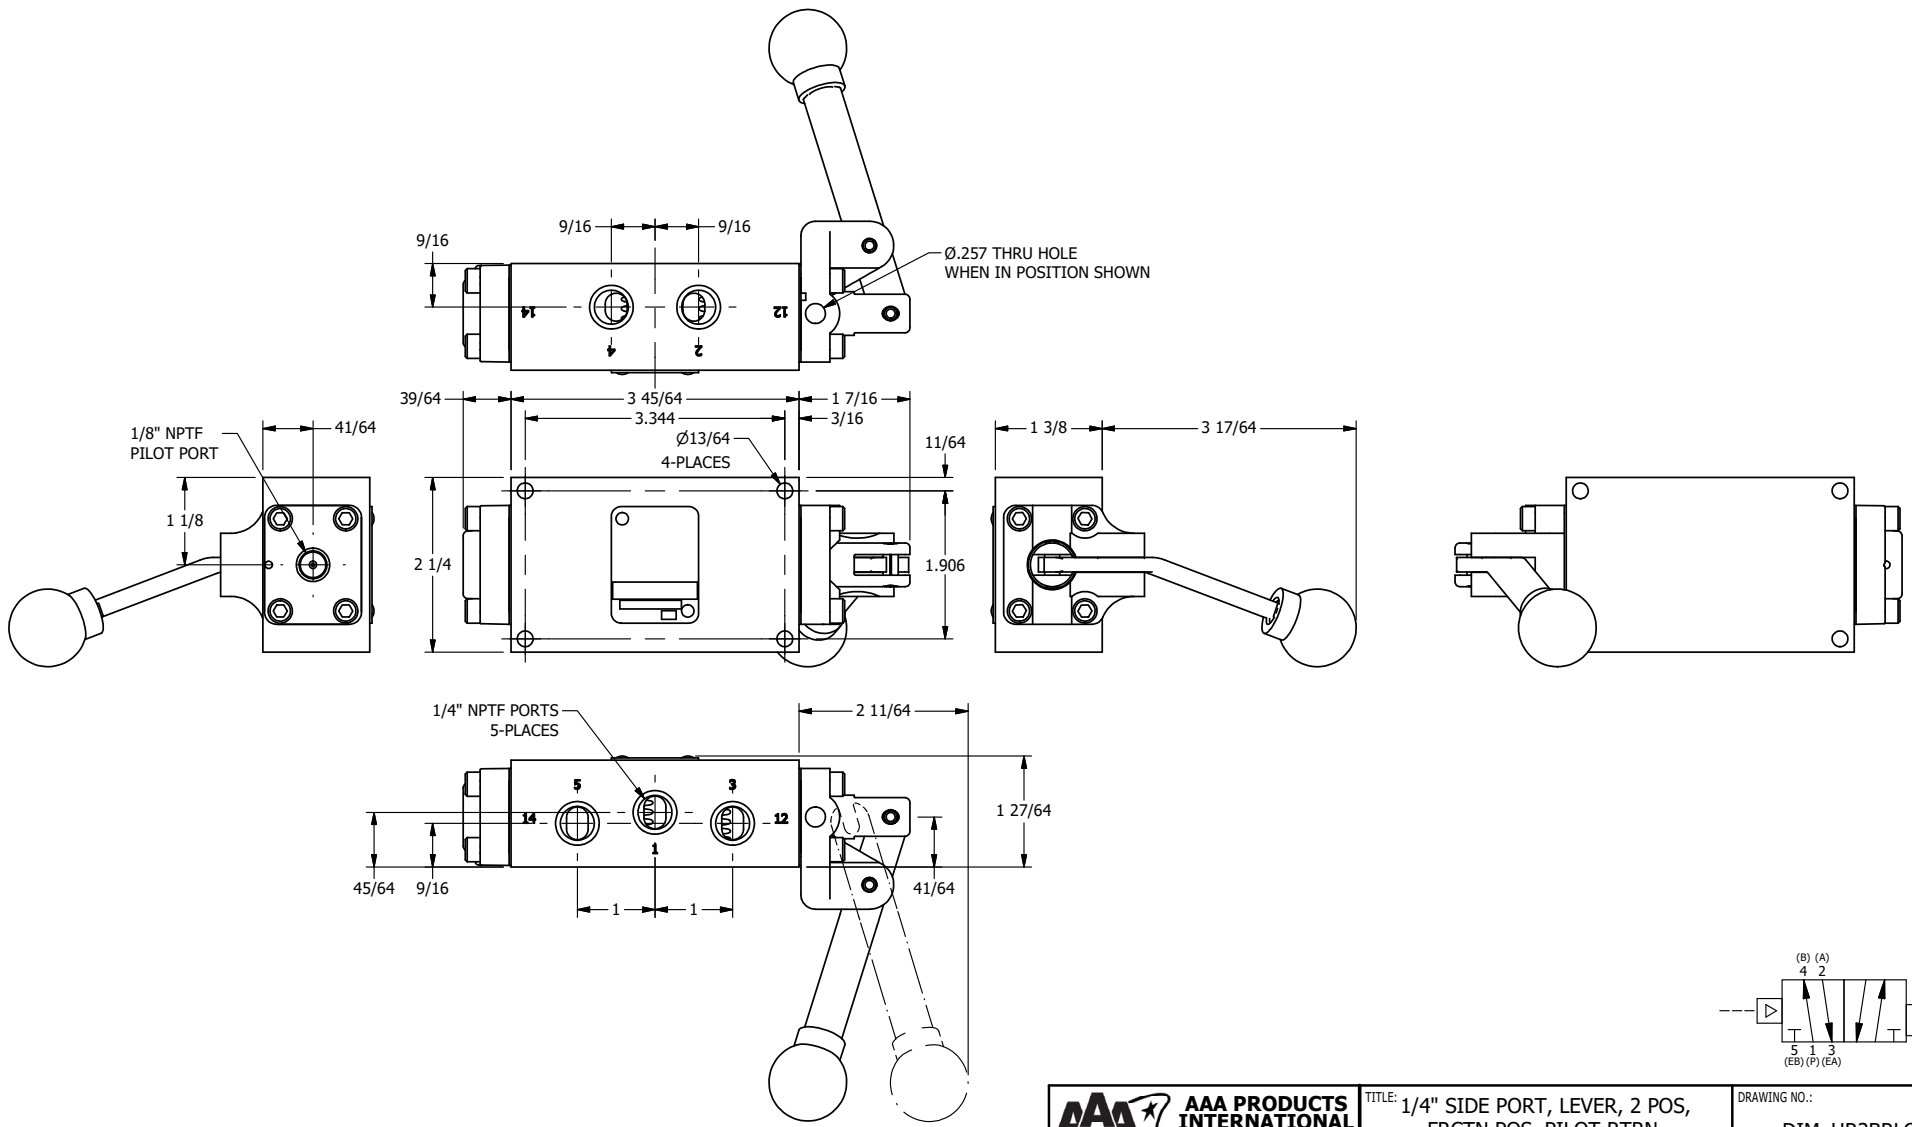

4

3

2

1

B

B

A

A

AAA
PRODUCTS
INTERNATIONAL

**AAA PRODUCTS
INTERNATIONAL**
7114 Harry Hines Blvd
Dallas, TX 75235

TITLE: 1/4" SIDE PORT, LEVER, 2 POS,
FRCTN POS, PILOT RTRN,
BNT LVR RT, LOCKOUT C, 180D LVR

DRAWING NO.:
DIM_HR2BRL0T