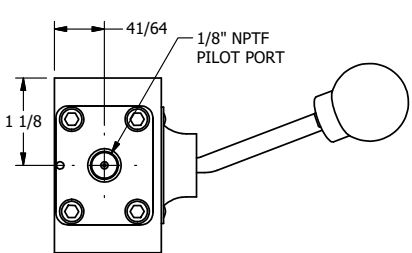

4

3

2

1

AAA
PRODUCTS
INTERNATIONAL

**AAA PRODUCTS
INTERNATIONAL**
7114 Harry Hines Blvd
Dallas, TX 75235

TITLE: 1/4" SIDE PORT, LEVER, 2 POS,
PILOT RTRN, BNT LVR RIGHT,
LOCKOUT C

DRAWING NO.:
DIM_HR2BRLO