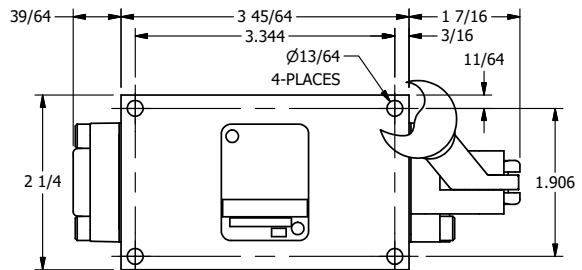

4

3

2

1

AAA
PRODUCTS
INTERNATIONAL

**AAA PRODUCTS
INTERNATIONAL**
7114 Harry Hines Blvd
Dallas, TX 75235

TITLE: 1/4" SIDE PORT, LEVER, 2 POS,
PILOT RTRN, BNT LVR RIGHT,
LOCKOUT C

DRAWING NO.:
DIM_HR2BRLO