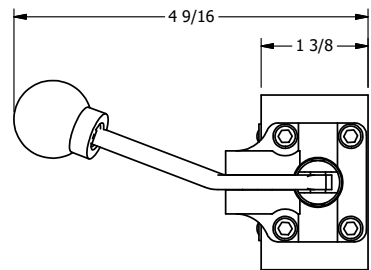

4

3

2

1

AAA
PRODUCTS
INTERNATIONAL

**AAA PRODUCTS
INTERNATIONAL**
7114 Harry Hines Blvd
Dallas, TX 75235

TITLE: 1/4" SIDE PORT, LEVER, 2 POS,
PILOT RTRN, BNT LVR RIGHT,
LOCKOUT C

DRAWING NO.:
DIM_HR2BRLO