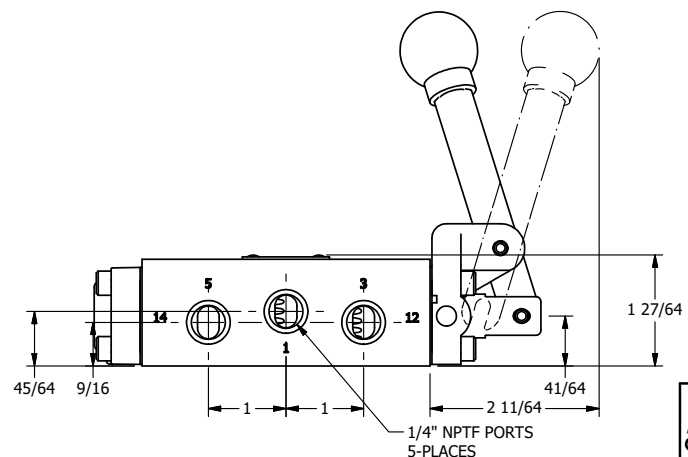

4

3

2

1

AAA
PRODUCTS
INTERNATIONAL

**AAA PRODUCTS
INTERNATIONAL**
7114 Harry Hines Blvd
Dallas, TX 75235

TITLE: 1/4" SIDE PORT, LEVER, 2 POS,
PILOT RTRN, BNT LVR RIGHT,
LOCKOUT C

DRAWING NO.:
DIM_HR2BRLO