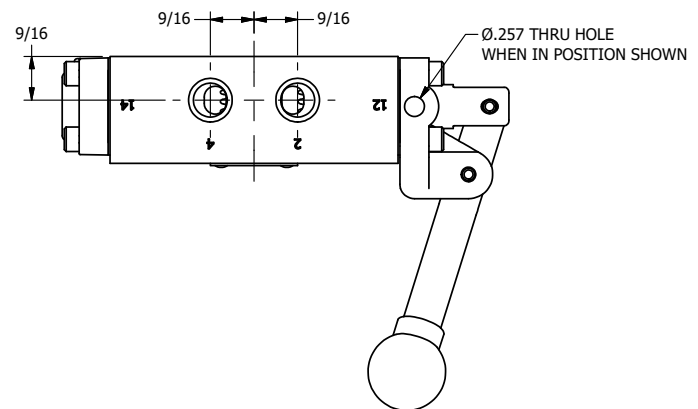

4

3

2

1

AAA
PRODUCTS
INTERNATIONAL

**AAA PRODUCTS
INTERNATIONAL**
7114 Harry Hines Blvd
Dallas, TX 75235

TITLE: 1/4" SIDE PORT, LEVER, 2 POS,
PILOT RTRN, BNT LVR RIGHT,
LOCKOUT C

DRAWING NO.:
DIM_HR2BRLO