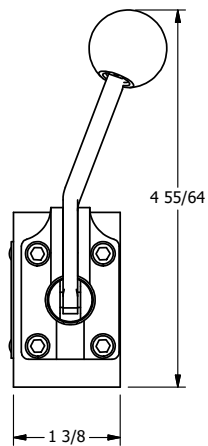

4

3

2

1

AAA
PRODUCTS
INTERNATIONAL

AAA PRODUCTS INTERNATIONAL
7114 Harry Hines Blvd
Dallas, TX 75235

TITLE: 1/4" SIDE PORT, LEVER, 2 POS,
FRCTN POS, PILOT RTRN,
BNT LVR RT,RED KNB,90D LVR

DRAWING NO.:
DIM_HR2BRJR