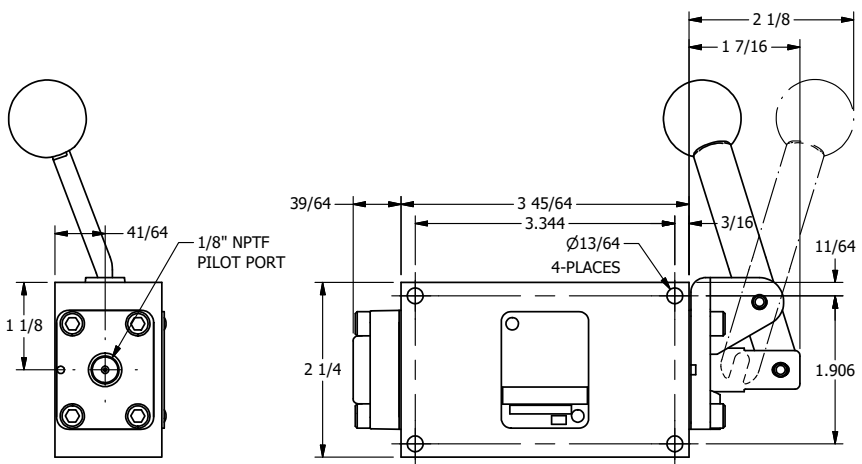

4

3

2

1

AAA
PRODUCTS
INTERNATIONAL

AAA PRODUCTS INTERNATIONAL
7114 Harry Hines Blvd
Dallas, TX 75235

TITLE: 1/4" SIDE PORT, LEVER, 2 POS,
FRCTN POS, PILOT RTRN,
BNT LVR RT,RED KNB,90D LVR

DRAWING NO.:
DIM_HR2BRJR