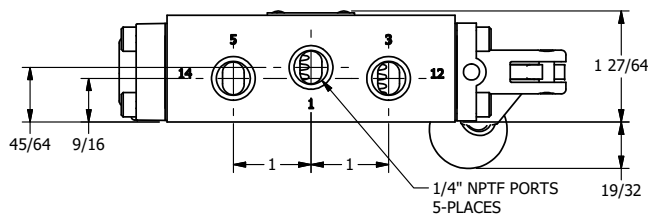

4

3

2

1

AAA
PRODUCTS
INTERNATIONAL

AAA PRODUCTS INTERNATIONAL
7114 Harry Hines Blvd
Dallas, TX 75235

TITLE: 1/4" SIDE PORT, LEVER, 2 POS,
FRCTN POS, PILOT RTRN,
BNT LVR RT,RED KNB,90D LVR

DRAWING NO.:
DIM_HR2BRJR