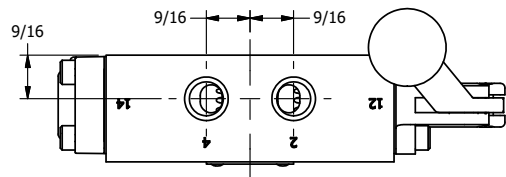

4

3

2

1

AAA
PRODUCTS
INTERNATIONAL

AAA PRODUCTS INTERNATIONAL
7114 Harry Hines Blvd
Dallas, TX 75235

TITLE: 1/4" SIDE PORT, LEVER, 2 POS,
FRCTN POS, PILOT RTRN,
BNT LVR RT,RED KNB,90D LVR

DRAWING NO.:
DIM_HR2BRJR