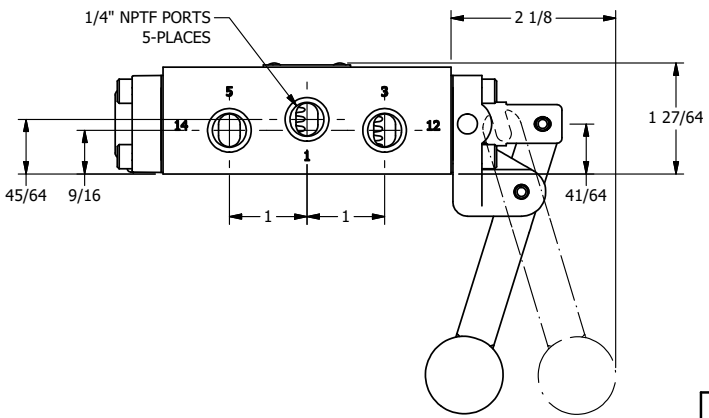

4

3

2

1

A

A

AAA
PRODUCTS
INTERNATIONAL

AAA PRODUCTS INTERNATIONAL
7114 Harry Hines Blvd
Dallas, TX 75235

TITLE: 1/4" SIDE PORT, LEVER, 2 POS,
FRCTN POS, PILOT RTRN, BNT LVR RT,
RED KNB, LOCKOUT C, 180D LVR

DRAWING NO.:
DIM_HR2BRJLOT

THE INFORMATION CONTAINED WITHIN THIS DOCUMENT IS PROPRIETARY TO AAA PRODUCTS AND MAY NOT BE DISCLOSED WITHOUT PRIOR WRITTEN CONSENT