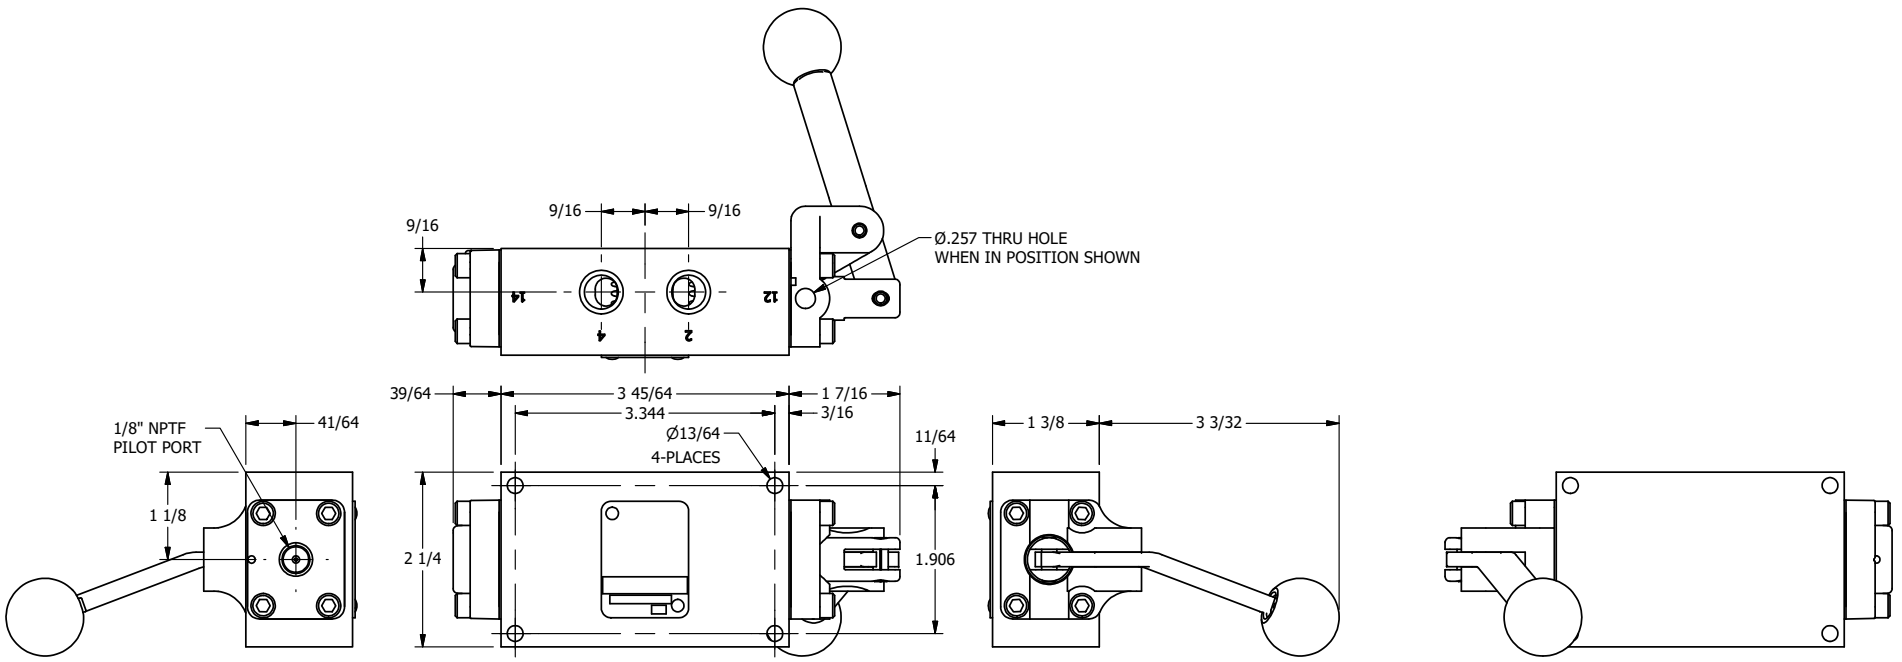

4

3

2

1

B

B

A

A

4

3

2

1

A

A

AAA
PRODUCTS
INTERNATIONAL

AAA PRODUCTS INTERNATIONAL
7114 Harry Hines Blvd
Dallas, TX 75235

TITLE: 1/4" SIDE PORT, LEVER, 2 POS,
FRCTN POS, PILOT RTRN, BNT LVR RT,
RED KNB, LOCKOUT C, 180D LVR

DRAWING NO.:
DIM_HR2BRJLOT

THE INFORMATION CONTAINED WITHIN THIS DOCUMENT IS PROPRIETARY TO AAA PRODUCTS AND MAY NOT BE DISCLOSED WITHOUT PRIOR WRITTEN CONSENT