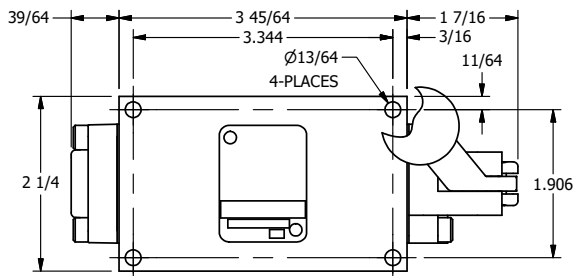

4

3

2

1

AAA
PRODUCTS
INTERNATIONAL

**AAA PRODUCTS
INTERNATIONAL**
7114 Harry Hines Blvd
Dallas, TX 75235

TITLE: 1/4" SIDE PORT, LEVER, 2 POS,
FRCTN POS, PILOT RTRN,
BNT LVR RT, RED KNB, LOCKOUT C

DRAWING NO.:
DIM_HR2BRJLO