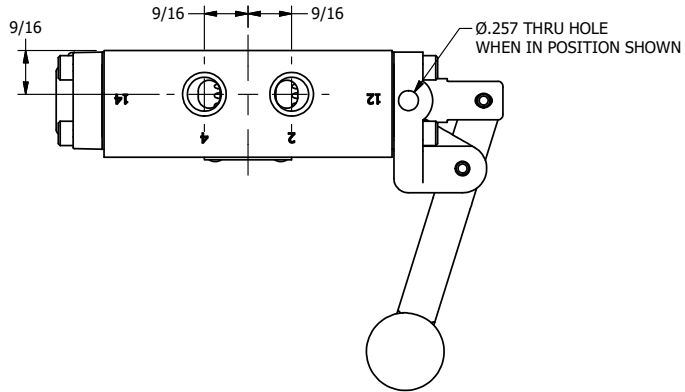

4

3

2

1

AAA
PRODUCTS
INTERNATIONAL

**AAA PRODUCTS
INTERNATIONAL**
7114 Harry Hines Blvd
Dallas, TX 75235

TITLE: 1/4" SIDE PORT, LEVER, 2 POS,
FRCTN POS, PILOT RTRN,
BNT LVR RT, RED KNB, LOCKOUT C

DRAWING NO.:
DIM_HR2BRJLO