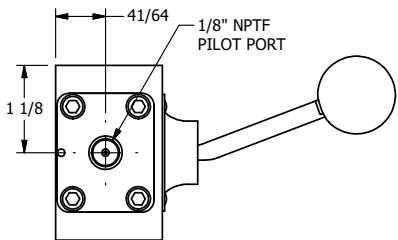

4

3

2

1

AAA
PRODUCTS
INTERNATIONAL

**AAA PRODUCTS
INTERNATIONAL**
7114 Harry Hines Blvd
Dallas, TX 75235

TITLE: 1/4" SIDE PORT, LEVER, 2 POS,
FRCTN POS, PILOT RTRN,
BNT LVR RT, RED KNB, LOCKOUT C

DRAWING NO.:
DIM_HR2BRJLO