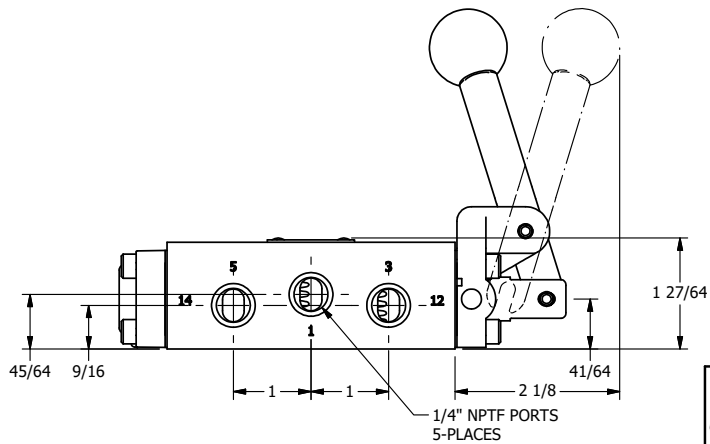

4

3

2

1

AAA
PRODUCTS
INTERNATIONAL

**AAA PRODUCTS
INTERNATIONAL**
7114 Harry Hines Blvd
Dallas, TX 75235

TITLE: 1/4" SIDE PORT, LEVER, 2 POS,
FRCTN POS, PILOT RTRN,
BNT LVR RT, RED KNB, LOCKOUT C

DRAWING NO.:
DIM_HR2BRJLO