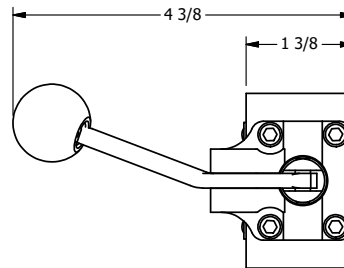

4

3

2

1

AAA
PRODUCTS
INTERNATIONAL

**AAA PRODUCTS
INTERNATIONAL**
7114 Harry Hines Blvd
Dallas, TX 75235

TITLE: 1/4" SIDE PORT, LEVER, 2 POS,
FRCTN POS, PILOT RTRN,
BNT LVR RT, RED KNB, LOCKOUT C

DRAWING NO.:
DIM_HR2BRJLO