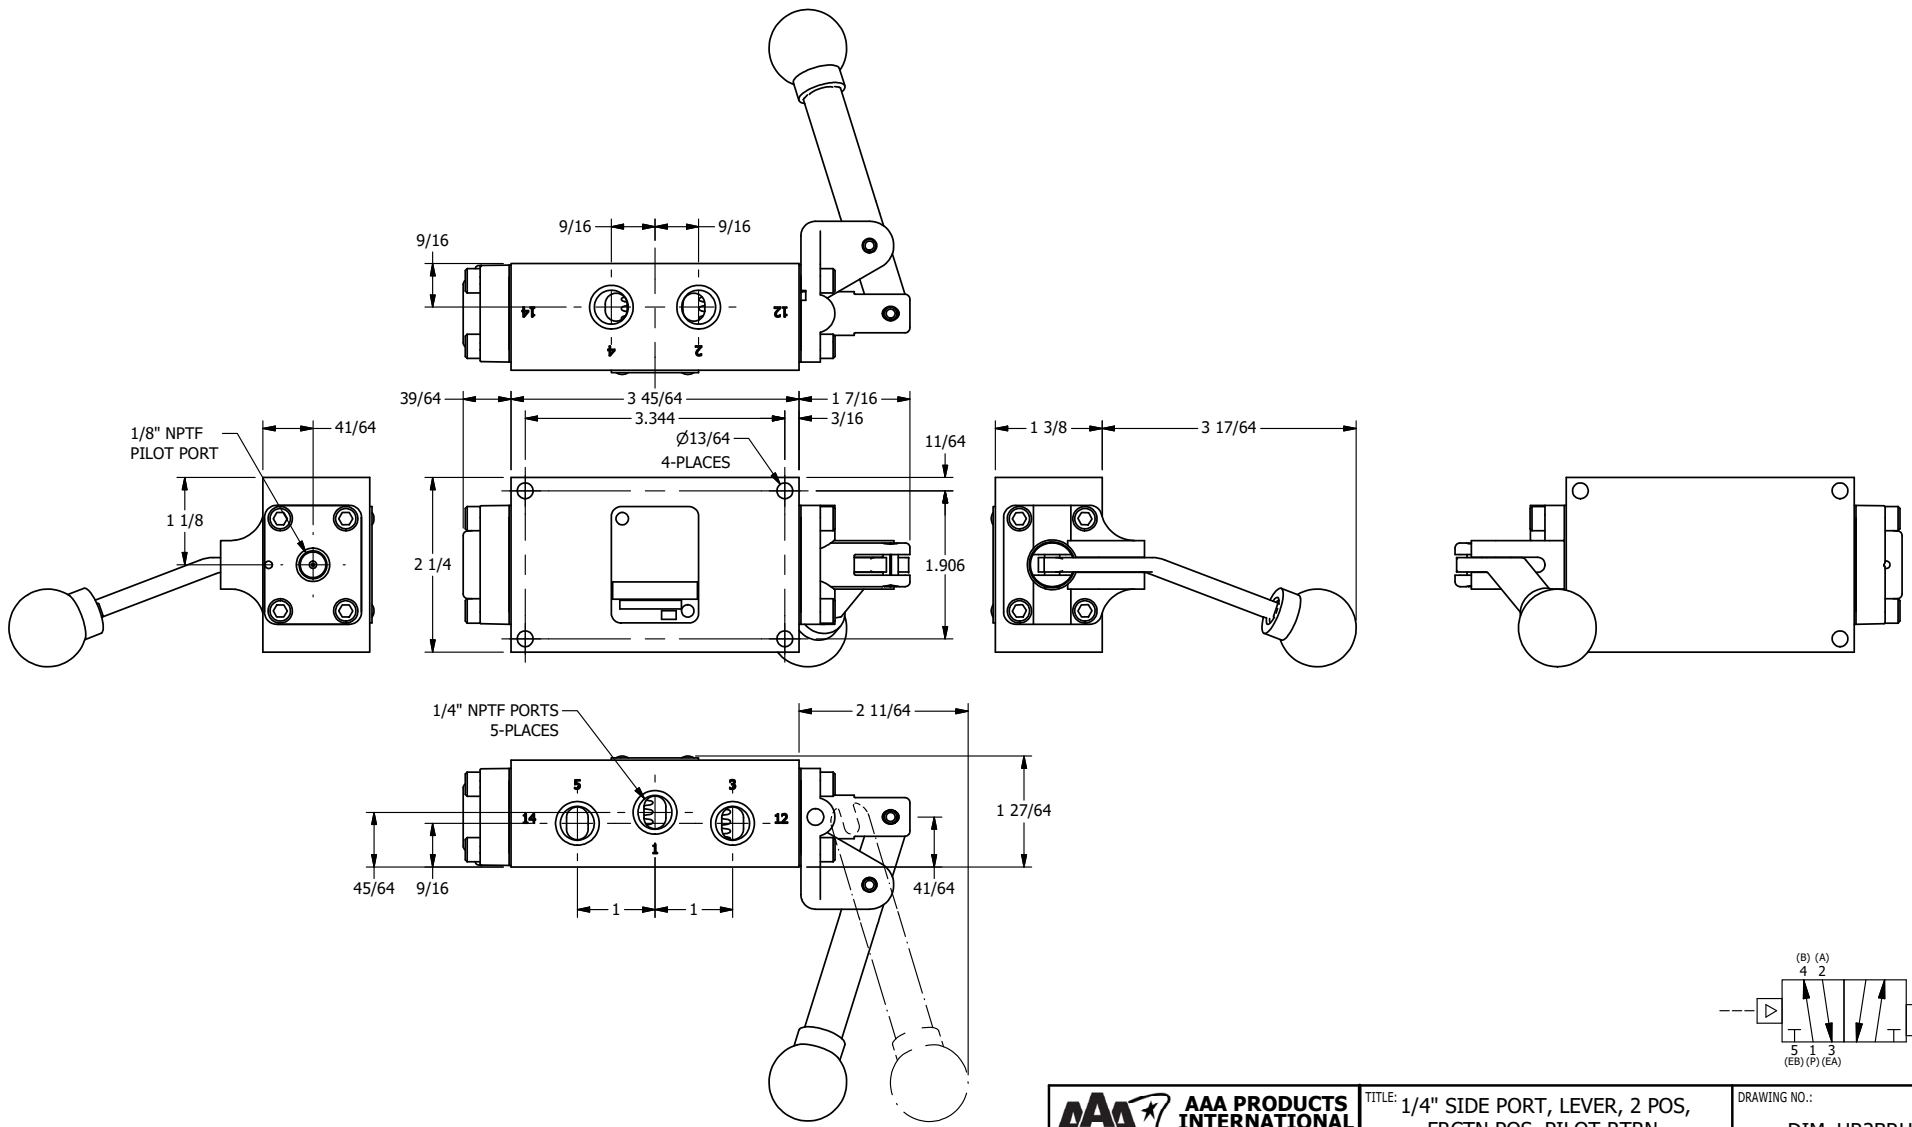

4

3

2

1

B

B

A

A

AAA
PRODUCTS
INTERNATIONAL

**AAA PRODUCTS
INTERNATIONAL**
7114 Harry Hines Blvd
Dallas, TX 75235

TITLE: 1/4" SIDE PORT, LEVER, 2 POS,
FRCTN POS, PILOT RTRN,
BNT LVR RT, HVY DTY, 180D LVR

DRAWING NO.:
DIM_HR2BRHT