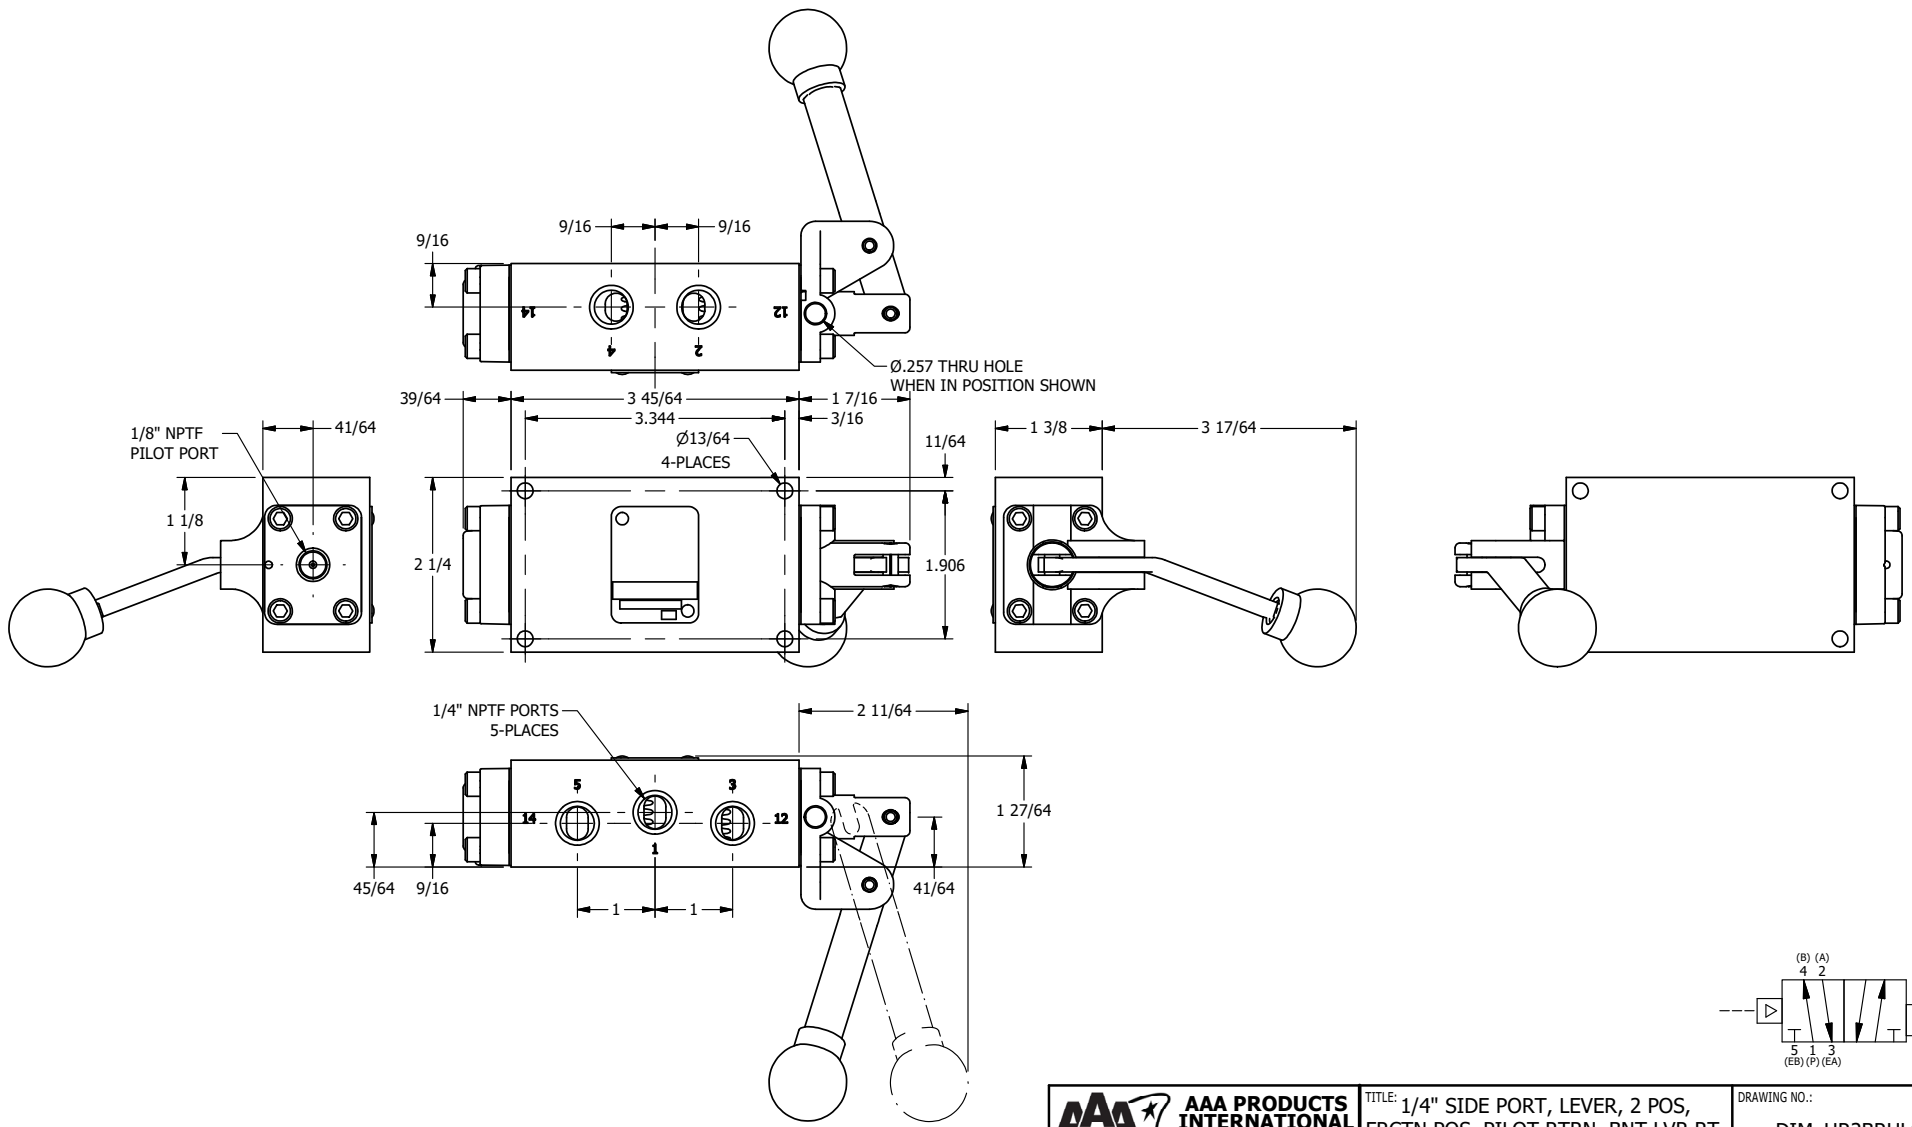

4

3

2

1

B

B

A

A

AAA
PRODUCTS
INTERNATIONAL

**AAA PRODUCTS
INTERNATIONAL**
7114 Harry Hines Blvd
Dallas, TX 75235

TITLE: 1/4" SIDE PORT, LEVER, 2 POS,
FRCTN POS, PILOT RTRN, BNT LVR RT,
HVY DTY, LOCKOUT C, 180D LVR

DRAWING NO.:
DIM_HR2BRHLOT