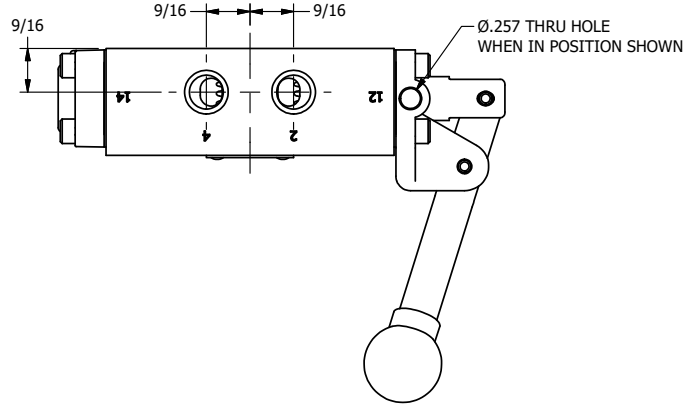

4

3

2

1

AAA
PRODUCTS
INTERNATIONAL

**AAA PRODUCTS
INTERNATIONAL**
7114 Harry Hines Blvd
Dallas, TX 75235

TITLE: 1/4" SIDE PORT, LEVER, 2 POS,
FRCTN POS, PILOT RTRN,
BNT LVR RT, HVY DTY, LOCKOUT C

DRAWING NO.:
DIM_HR2BRHLO