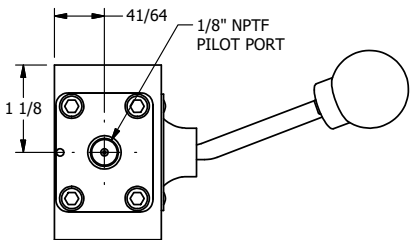

4

3

2

1

AAA
PRODUCTS
INTERNATIONAL

**AAA PRODUCTS
INTERNATIONAL**
7114 Harry Hines Blvd
Dallas, TX 75235

TITLE: 1/4" SIDE PORT, LEVER, 2 POS,
FRCTN POS, PILOT RTRN,
BNT LVR RT, HVY DTY, LOCKOUT C

DRAWING NO.:
DIM_HR2BRHLO