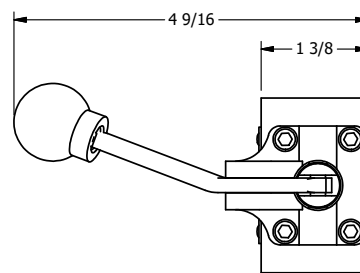

4

3

2

1

AAA
PRODUCTS
INTERNATIONAL

**AAA PRODUCTS
INTERNATIONAL**
7114 Harry Hines Blvd
Dallas, TX 75235

TITLE: 1/4" SIDE PORT, LEVER, 2 POS,
FRCTN POS, PILOT RTRN,
BNT LVR RT, HVY DTY, LOCKOUT C

DRAWING NO.:
DIM_HR2BRHLO