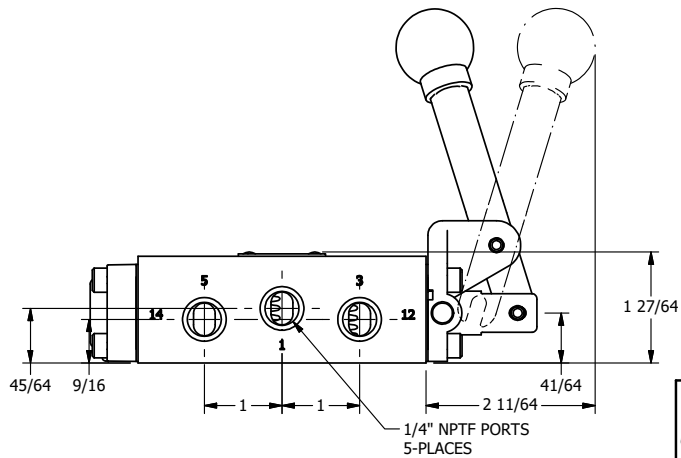

4

3

2

1

AAA
PRODUCTS
INTERNATIONAL

**AAA PRODUCTS
INTERNATIONAL**
7114 Harry Hines Blvd
Dallas, TX 75235

TITLE: 1/4" SIDE PORT, LEVER, 2 POS,
FRCTN POS, PILOT RTRN,
BNT LVR RT, HVY DTY, LOCKOUT C

DRAWING NO.:
DIM_HR2BRHLO