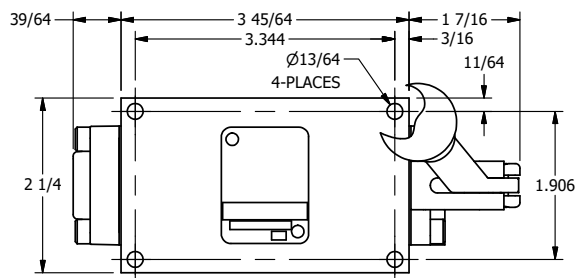

4

3

2

1

AAA
PRODUCTS
INTERNATIONAL

**AAA PRODUCTS
INTERNATIONAL**
7114 Harry Hines Blvd
Dallas, TX 75235

TITLE: 1/4" SIDE PORT, LEVER, 2 POS,
FRCTN POS, PILOT RTRN,
BNT LVR RT, HVY DTY, LOCKOUT C

DRAWING NO.:
DIM_HR2BRHLO