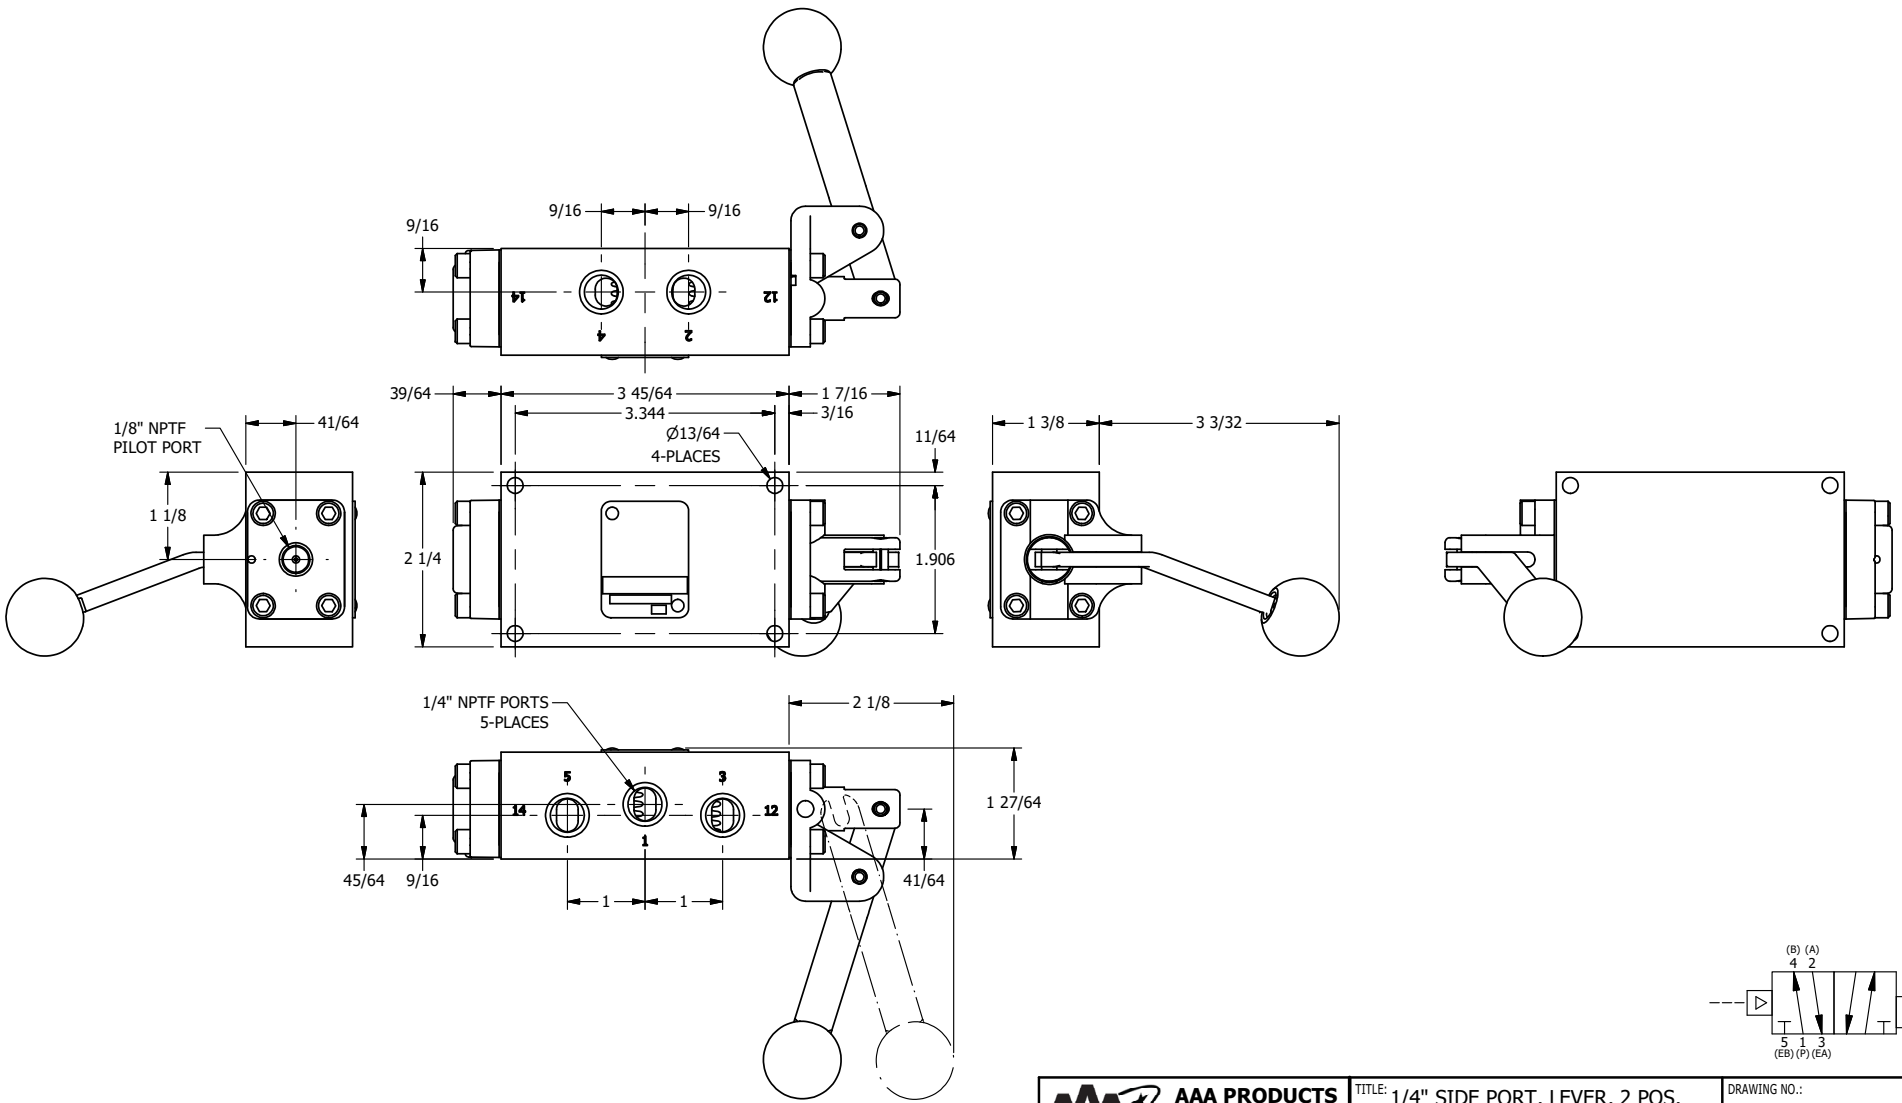

4

3

2

1

B

B

A

A

AAA
PRODUCTS
INTERNATIONAL

**AAA PRODUCTS
INTERNATIONAL**
7114 Harry Hines Blvd
Dallas, TX 75235

TITLE: 1/4" SIDE PORT, LEVER, 2 POS,
FRCTN POS, PILOT RTRN, BNT LVR RT,
HVY DTY, RED KNB, 180D LVR

DRAWING NO.:
DIM_HR2BRHJT