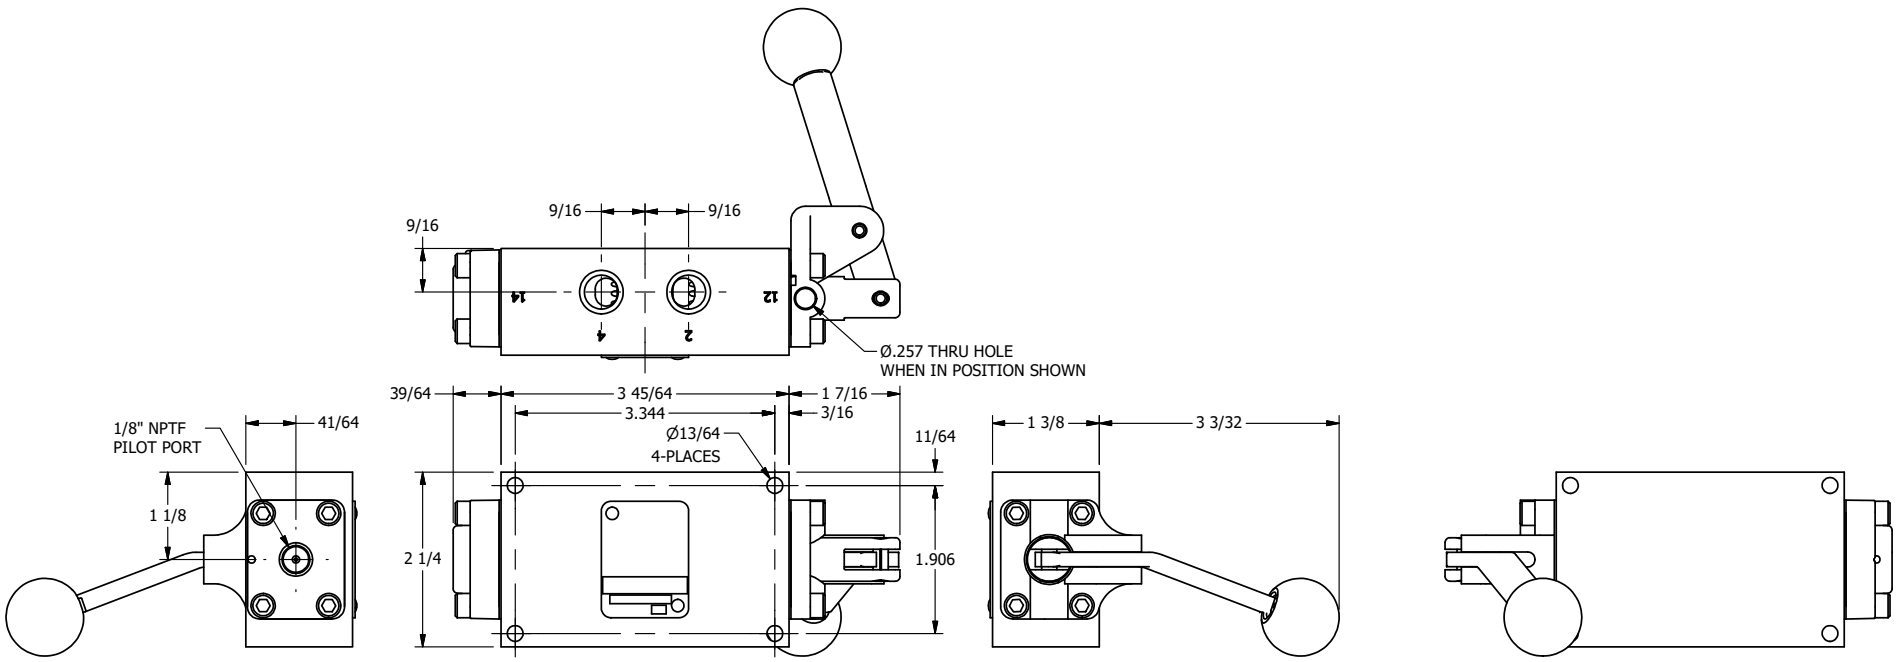

4

3

2

1

B

B

A

A

AAA
PRODUCTS
INTERNATIONAL

AAA PRODUCTS INTERNATIONAL
7114 Harry Hines Blvd
Dallas, TX 75235

TITLE: 1/4" SIDE PORT, LEVER, 2 POS,
FRCTN POS, PILOT RTRN, BNT LVR RT,
HVY DTY, RED KNB, LCK C, 180D LVR

DRAWING NO.:
DIM_HR2BRHJLOT

4

3

2

1

THE INFORMATION CONTAINED WITHIN THIS DOCUMENT IS PROPRIETARY TO AAA PRODUCTS AND MAY NOT BE DISCLOSED WITHOUT PRIOR WRITTEN CONSENT