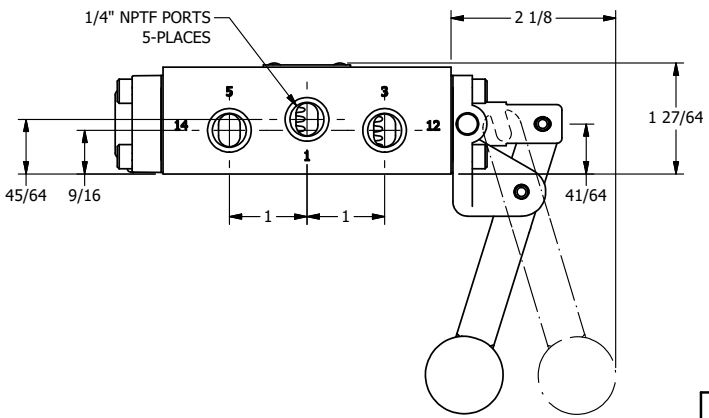

**AAA**  
PRODUCTS  
INTERNATIONAL

**AAA PRODUCTS INTERNATIONAL**  
7114 Harry Hines Blvd  
Dallas, TX 75235

TITLE: 1/4" SIDE PORT, LEVER, 2 POS,  
FRCTN POS, PILOT RTRN, BNT LVR RT,  
HVY DTY, RED KNB, LCK C, 180D LVR