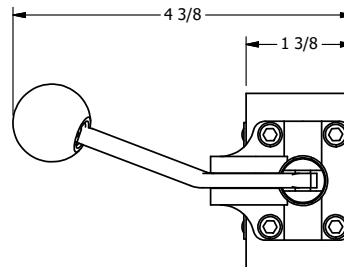

4

3

2

1

AAA
PRODUCTS
INTERNATIONAL

**AAA PRODUCTS
INTERNATIONAL**
7114 Harry Hines Blvd
Dallas, TX 75235

TITLE: 1/4" SIDE PORT, LEVER, 2 POS,
FRCTN POS, PILOT RTRN, BNT LVR RT,
HVY DTY, RED KNB, LOCKOUT C

DRAWING NO.:
DIM_HR2BRHJLO