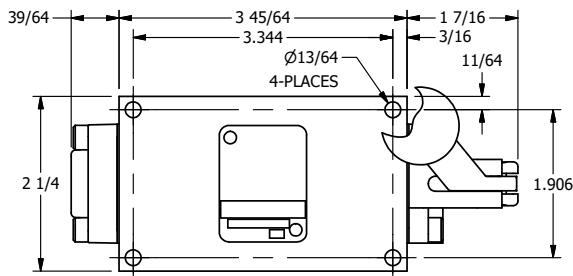

4

3

2

1

AAA
PRODUCTS
INTERNATIONAL

**AAA PRODUCTS
INTERNATIONAL**
7114 Harry Hines Blvd
Dallas, TX 75235

TITLE: 1/4" SIDE PORT, LEVER, 2 POS,
FRCTN POS, PILOT RTRN, BNT LVR RT,
HVY DTY, RED KNB, LOCKOUT C

DRAWING NO.:
DIM_HR2BRHJLO