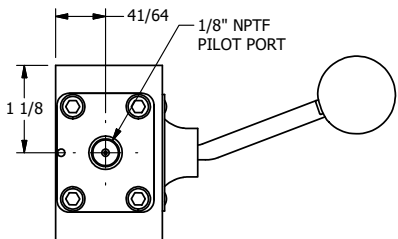

4

3

2

1

AAA
PRODUCTS
INTERNATIONAL

**AAA PRODUCTS
INTERNATIONAL**
7114 Harry Hines Blvd
Dallas, TX 75235

TITLE: 1/4" SIDE PORT, LEVER, 2 POS,
FRCTN POS, PILOT RTRN, BNT LVR RT,
HVY DTY, RED KNB, LOCKOUT C

DRAWING NO.:
DIM_HR2BRHJLO