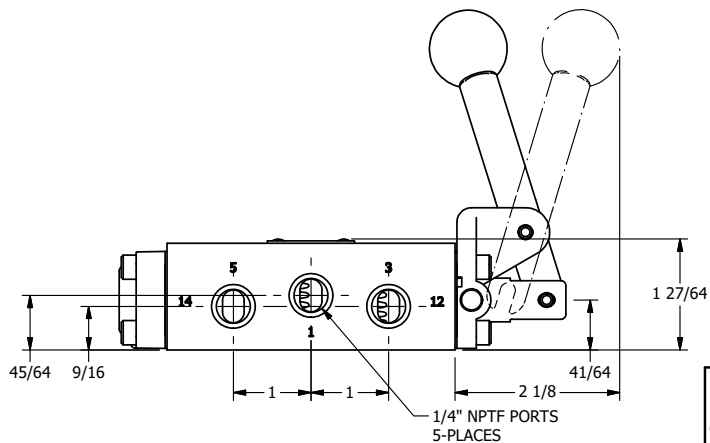

4

3

2

1

AAA
PRODUCTS
INTERNATIONAL

**AAA PRODUCTS
INTERNATIONAL**
7114 Harry Hines Blvd
Dallas, TX 75235

TITLE: 1/4" SIDE PORT, LEVER, 2 POS,
FRCTN POS, PILOT RTRN, BNT LVR RT,
HVY DTY, RED KNB, LOCKOUT C

DRAWING NO.:
DIM_HR2BRHJLO