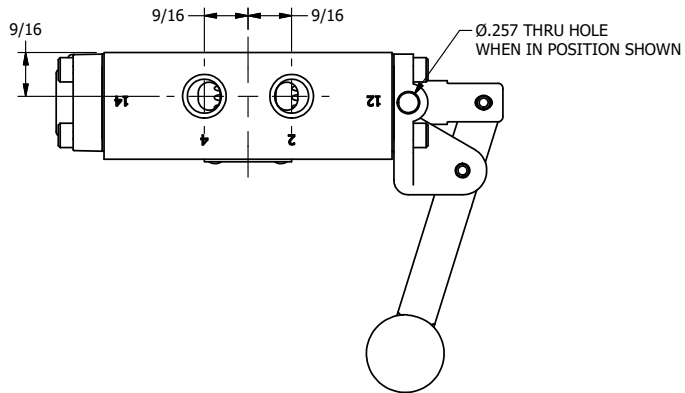

4

3

2

1

AAA
PRODUCTS
INTERNATIONAL

**AAA PRODUCTS
INTERNATIONAL**
7114 Harry Hines Blvd
Dallas, TX 75235

TITLE: 1/4" SIDE PORT, LEVER, 2 POS,
FRCTN POS, PILOT RTRN, BNT LVR RT,
HVY DTY, RED KNB, LOCKOUT C

DRAWING NO.:
DIM_HR2BRHJLO