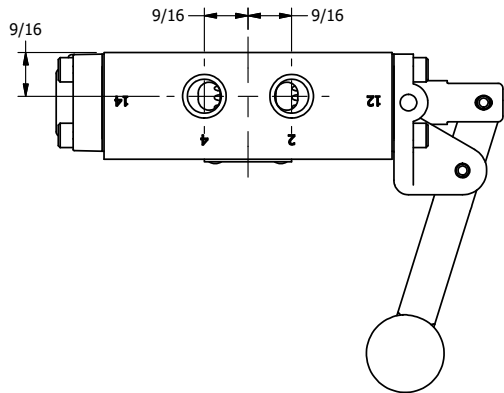

4

3

2

1

AAA
PRODUCTS
INTERNATIONAL

**AAA PRODUCTS
INTERNATIONAL**
7114 Harry Hines Blvd
Dallas, TX 75235

TITLE: 1/4" SIDE PORT, LEVER, 2 POS,
FRCTN POS, PILOT RTRN,
BNT LVR RT, HVY DTY, RED KNB

DRAWING NO.:
DIM_HR2BRHJ