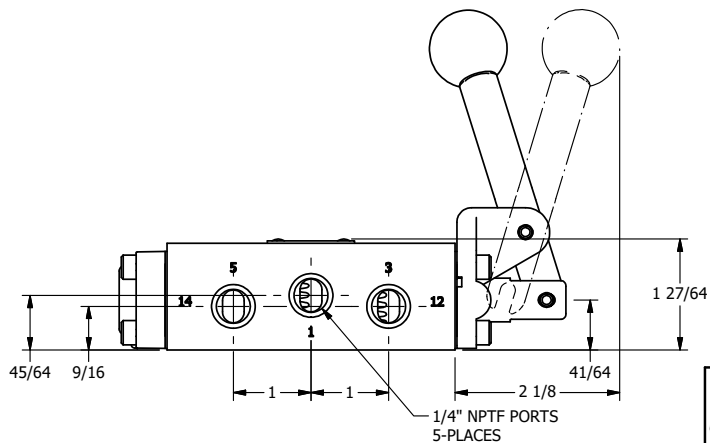

4

3

2

1

AAA
PRODUCTS
INTERNATIONAL

**AAA PRODUCTS
INTERNATIONAL**
7114 Harry Hines Blvd
Dallas, TX 75235

TITLE: 1/4" SIDE PORT, LEVER, 2 POS,
FRCTN POS, PILOT RTRN,
BNT LVR RT, HVY DTY, RED KNB

DRAWING NO.:
DIM_HR2BRHJ