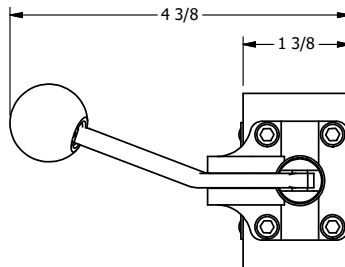

4

3

2

1

AAA
PRODUCTS
INTERNATIONAL

**AAA PRODUCTS
INTERNATIONAL**
7114 Harry Hines Blvd
Dallas, TX 75235

TITLE: 1/4" SIDE PORT, LEVER, 2 POS,
FRCTN POS, PILOT RTRN,
BNT LVR RT, HVY DTY, RED KNB

DRAWING NO.:
DIM_HR2BRHJ