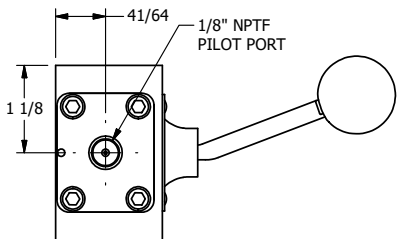

4

3

2

1

AAA
PRODUCTS
INTERNATIONAL

**AAA PRODUCTS
INTERNATIONAL**
7114 Harry Hines Blvd
Dallas, TX 75235

TITLE: 1/4" SIDE PORT, LEVER, 2 POS,
FRCTN POS, PILOT RTRN,
BNT LVR RT, HVY DTY, RED KNB

DRAWING NO.:
DIM_HR2BRHJ