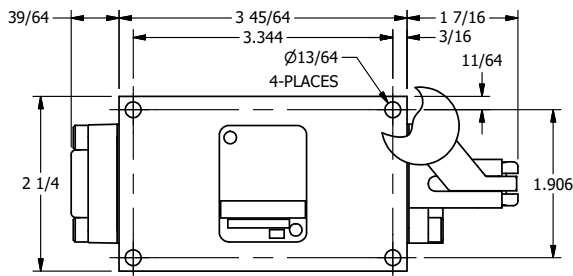

4

3

2

1

AAA
PRODUCTS
INTERNATIONAL

**AAA PRODUCTS
INTERNATIONAL**
7114 Harry Hines Blvd
Dallas, TX 75235

TITLE: 1/4" SIDE PORT, LEVER, 2 POS,
FRCTN POS, PILOT RTRN,
BNT LVR RT, HVY DTY, RED KNB

DRAWING NO.:
DIM_HR2BRHJ