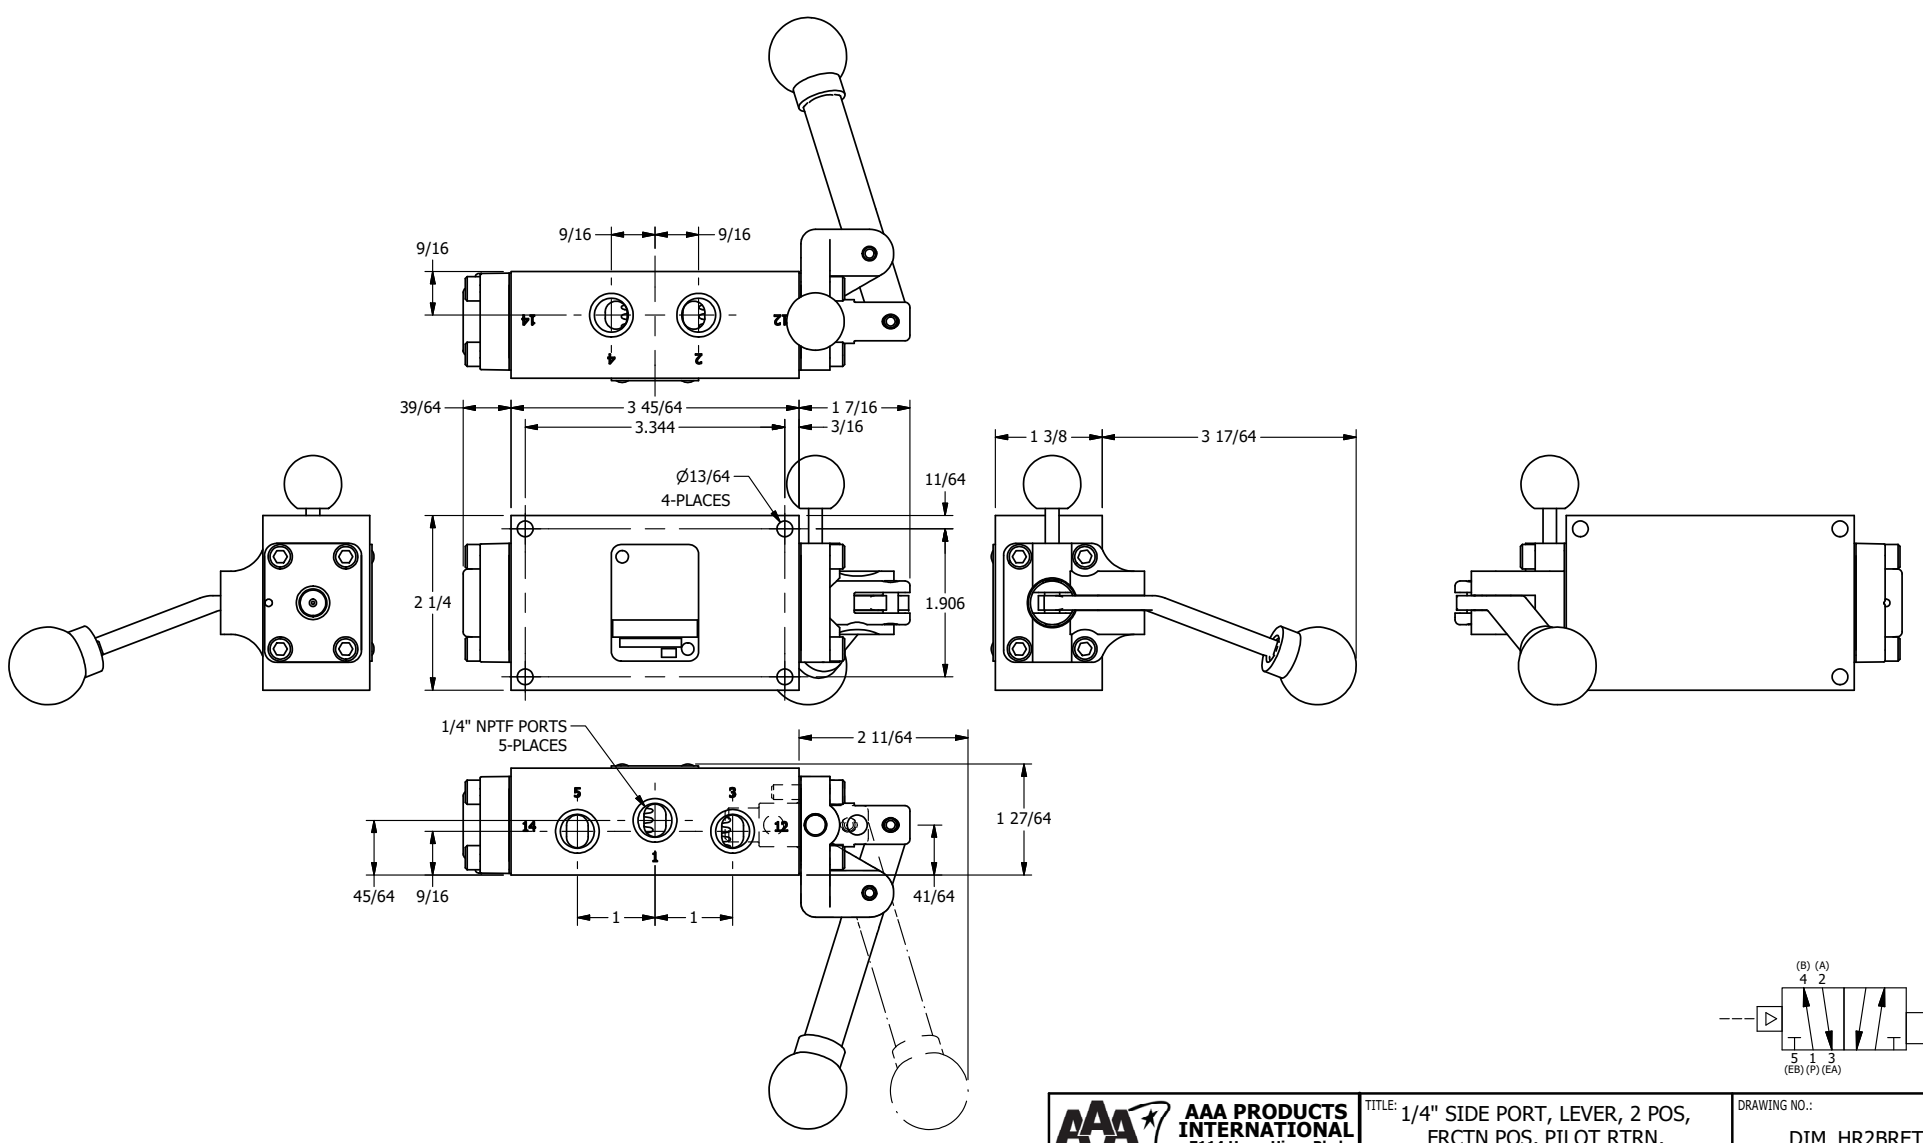

4

3

2

1

B

B

A

A

**AAA**  
PRODUCTS  
INTERNATIONAL

**AAA PRODUCTS  
INTERNATIONAL**  
7114 Harry Hines Blvd  
Dallas, TX 75235

TITLE: 1/4" SIDE PORT, LEVER, 2 POS,  
FRCTN POS, PILOT RTRN,  
BNT LVR RT, PINLOCK A & C, 180D LVR

DRAWING NO.:  
DIM\_HR2BRET

THE INFORMATION CONTAINED WITHIN THIS DOCUMENT IS PROPRIETARY TO AAA PRODUCTS AND MAY NOT BE DISCLOSED WITHOUT PRIOR WRITTEN CONSENT