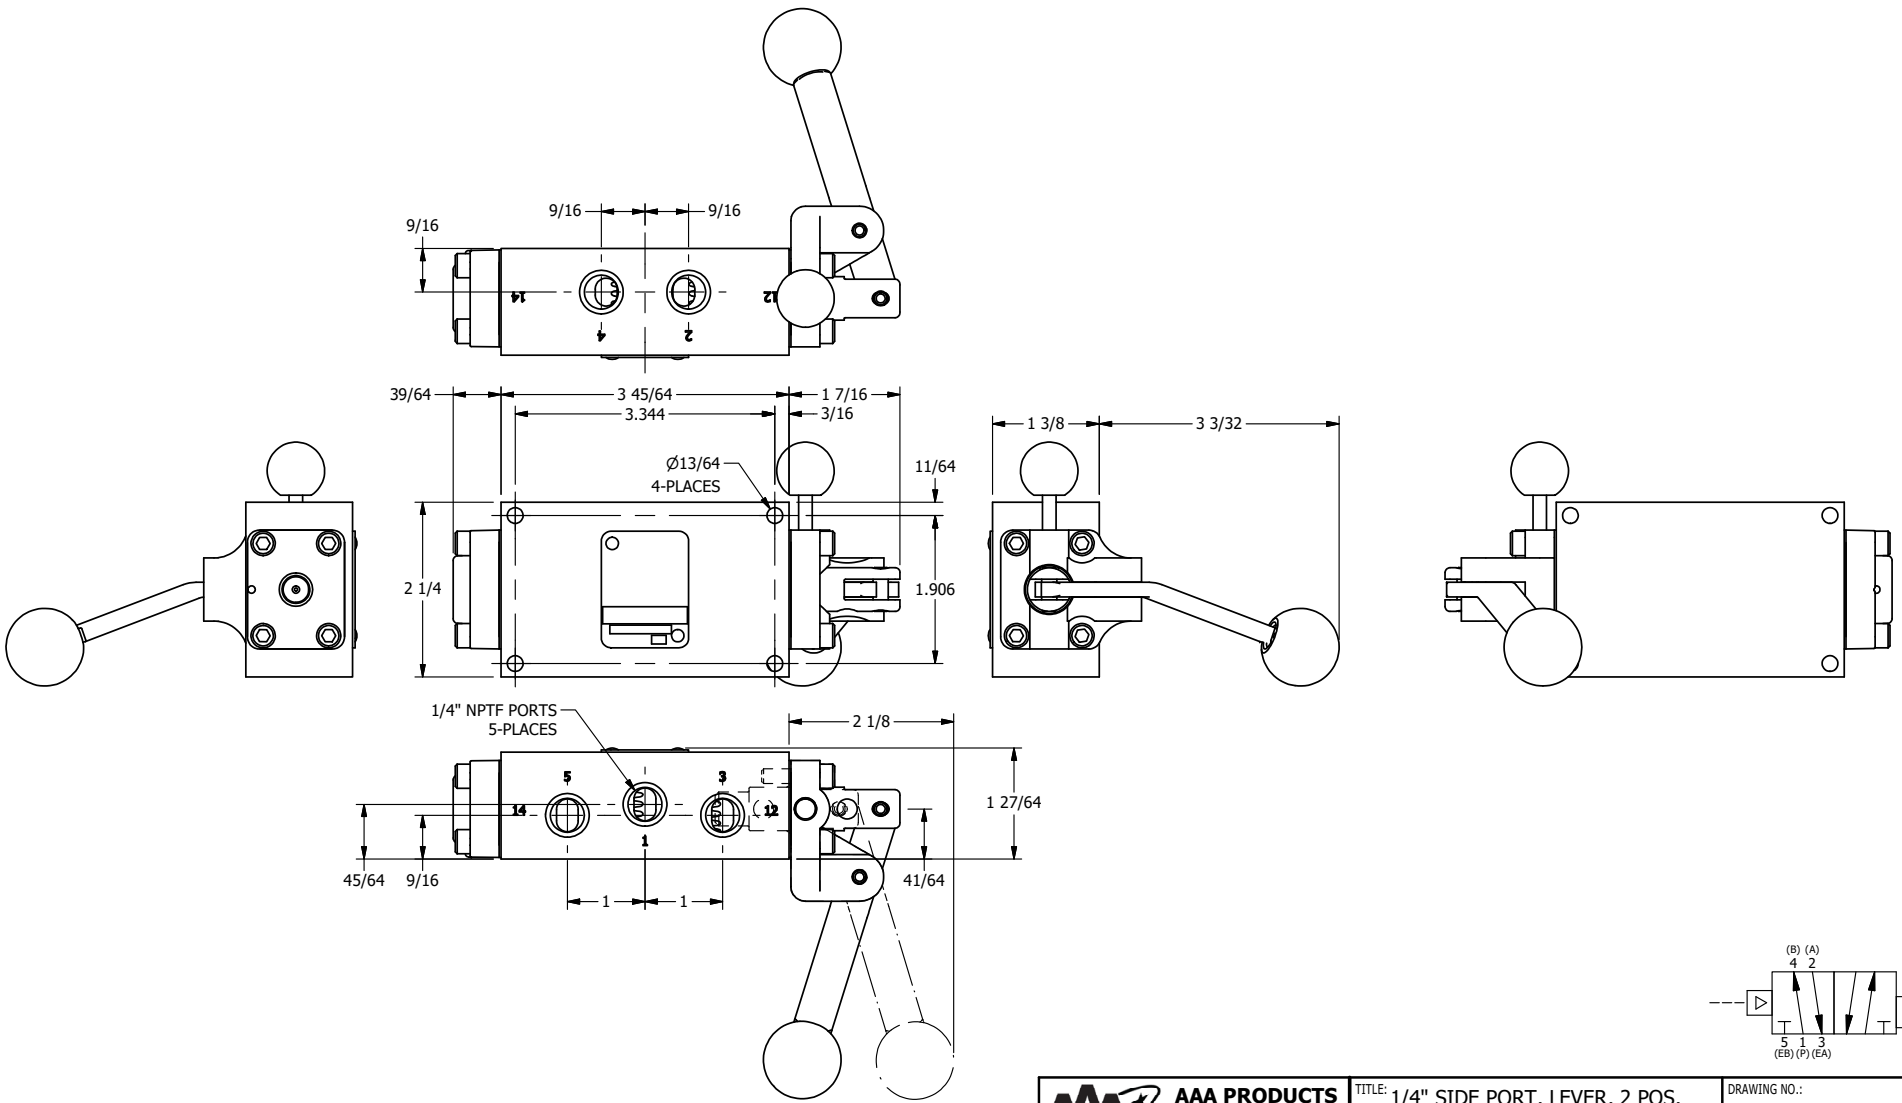

4

3

2

1

B

B

A

A

AAA
PRODUCTS
INTERNATIONAL

**AAA PRODUCTS
INTERNATIONAL**
7114 Harry Hines Blvd
Dallas, TX 75235

TITLE: 1/4" SIDE PORT, LEVER, 2 POS,
FRCTN POS, PILOT RTRN, BNT LVR RT,
PINLOCK A & C, RED KNB, 180D LVR

DRAWING NO.:
DIM_HR2BREJT