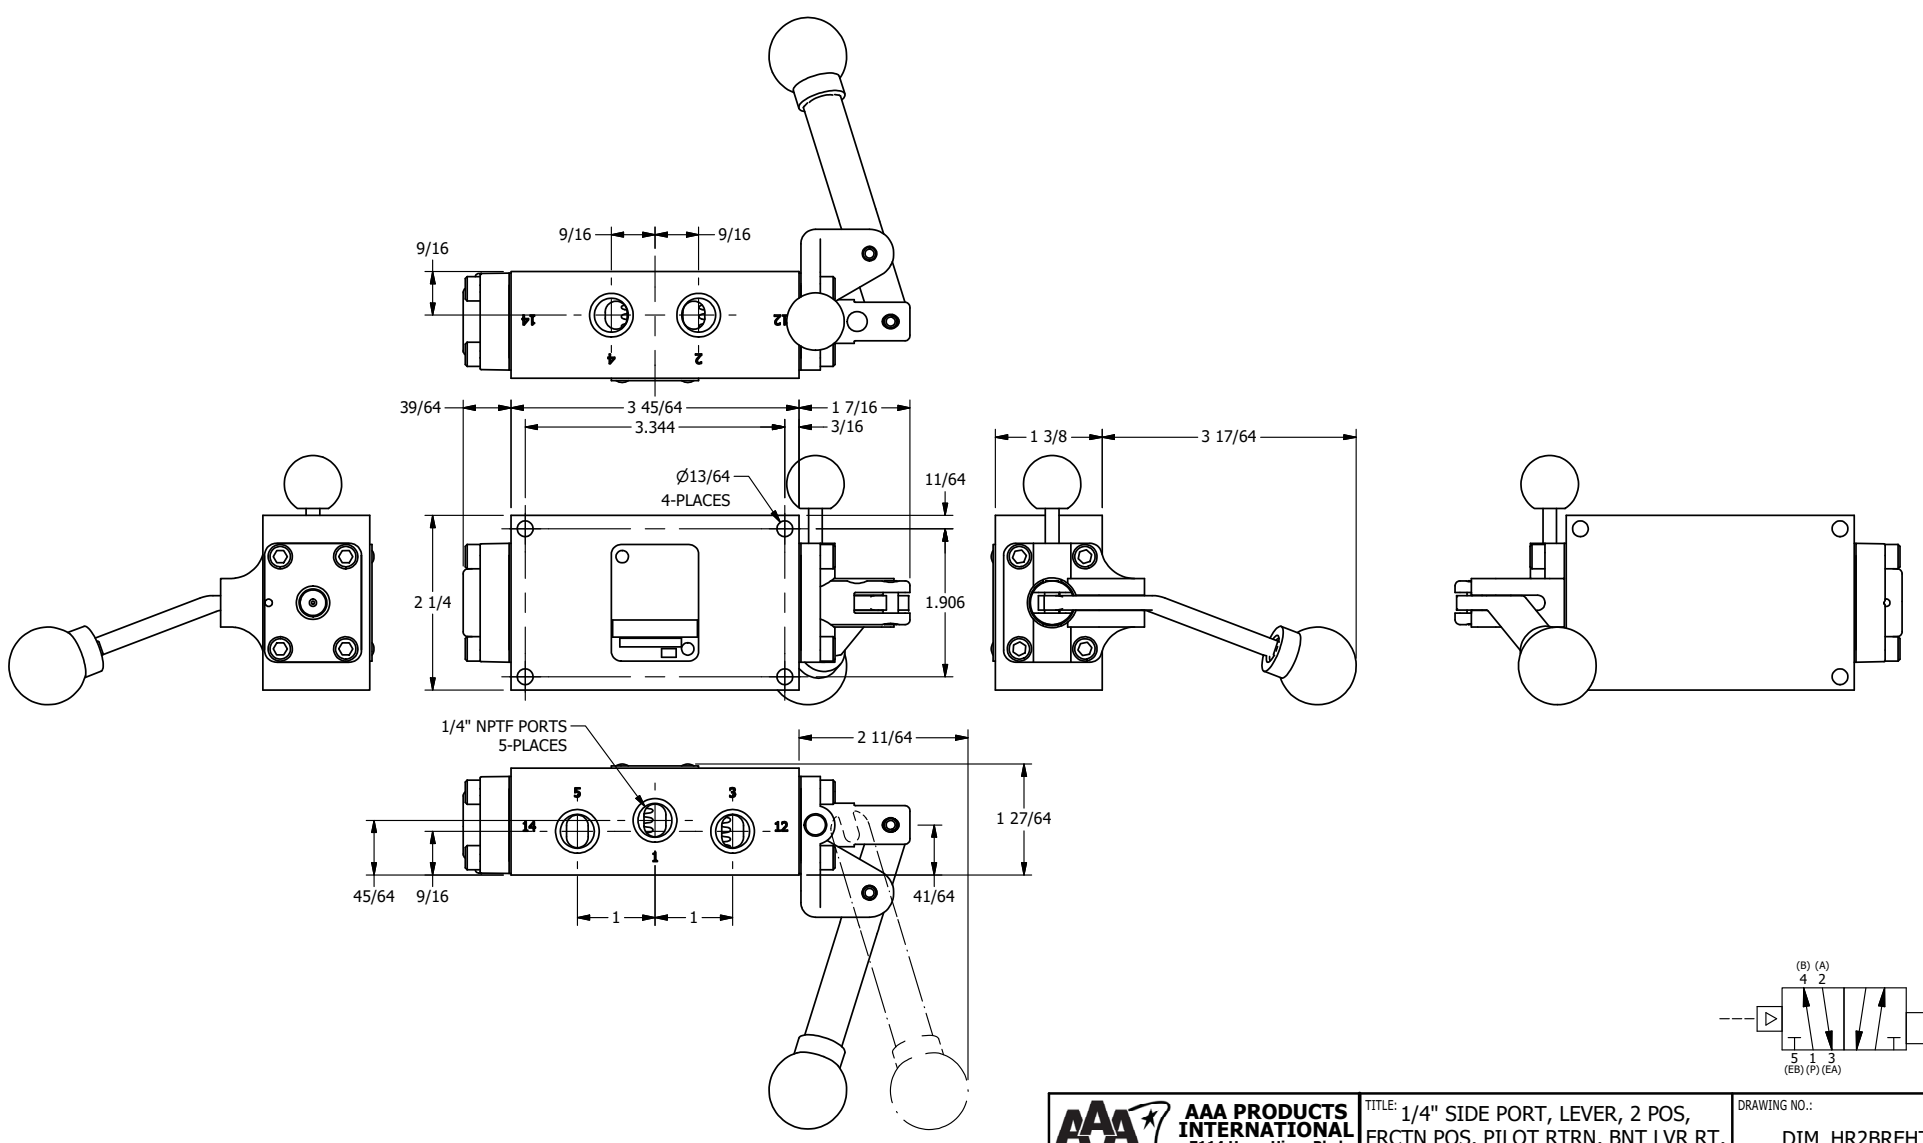

4

3

2

1

B

B

A

A

AAA
PRODUCTS
INTERNATIONAL

AAA PRODUCTS INTERNATIONAL
7114 Harry Hines Blvd
Dallas, TX 75235

TITLE: 1/4" SIDE PORT, LEVER, 2 POS,
FRCTN POS, PILOT RTRN, BNT LVR RT,
PINLOCK A & C, HVY DTY, 180D LVR

DRAWING NO.:
DIM_HR2BREHT