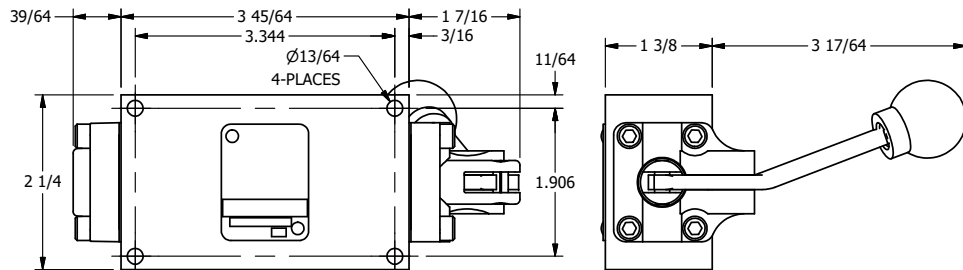

4

3

2

1

B

B

A

A

4

3

2

1

AAA
PRODUCTS
INTERNATIONAL

**AAA PRODUCTS
INTERNATIONAL**
7114 Harry Hines Blvd
Dallas, TX 75235

TITLE: 1/4" SIDE PORT, LEVER, 2 POS,
FRCTN POS, PILOT RTRN,
BNT LVR LFT, 180D LVR

DRAWING NO.:
DIM_HR2BLT

THE INFORMATION CONTAINED WITHIN THIS DOCUMENT IS PROPRIETARY TO AAA PRODUCTS AND MAY NOT BE DISCLOSED WITHOUT PRIOR WRITTEN CONSENT