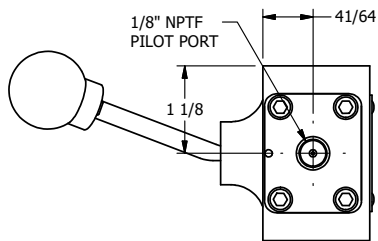

4

3

2

1

B

B

A

A

4

3

2

1

AAA
PRODUCTS
INTERNATIONAL

**AAA PRODUCTS
INTERNATIONAL**
7114 Harry Hines Blvd
Dallas, TX 75235

TITLE: 1/4" SIDE PORT, LEVER, 2 POS,
FRCTN POS, PILOT RTRN,
BNT LVR LFT, 180D LVR

DRAWING NO.:
DIM_HR2BLT

THE INFORMATION CONTAINED WITHIN THIS DOCUMENT IS PROPRIETARY TO AAA PRODUCTS AND MAY NOT BE DISCLOSED WITHOUT PRIOR WRITTEN CONSENT