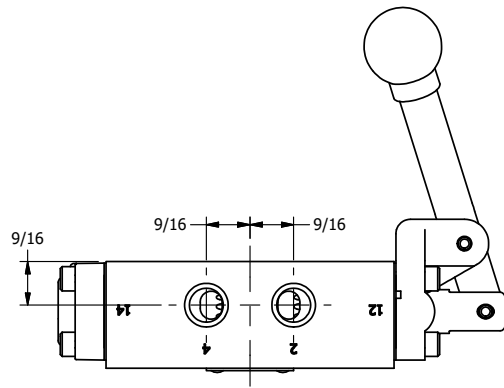

4

3

2

1

B

B

A

A

4

3

2

1

AAA
PRODUCTS
INTERNATIONAL

**AAA PRODUCTS
INTERNATIONAL**
7114 Harry Hines Blvd
Dallas, TX 75235

TITLE: 1/4" SIDE PORT, LEVER, 2 POS,
FRCTN POS, PILOT RTRN,
BNT LVR LFT, 180D LVR

DRAWING NO.:
DIM_HR2BLT

THE INFORMATION CONTAINED WITHIN THIS DOCUMENT IS PROPRIETARY TO AAA PRODUCTS AND MAY NOT BE DISCLOSED WITHOUT PRIOR WRITTEN CONSENT