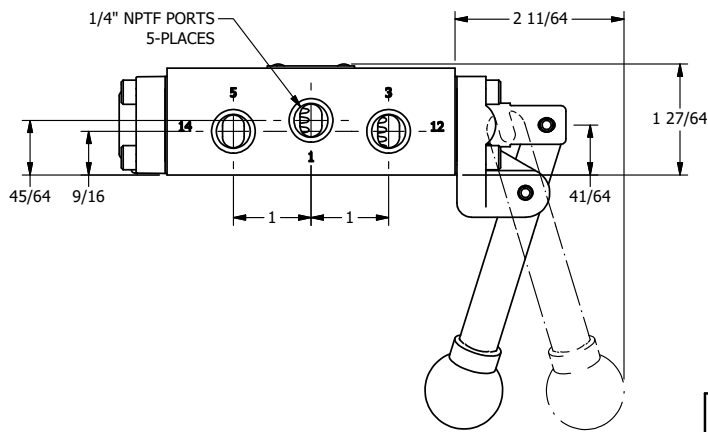

4

3

2

1

B

B

A

A

4

3

2

1

AAA
PRODUCTS
INTERNATIONAL

**AAA PRODUCTS
INTERNATIONAL**
7114 Harry Hines Blvd
Dallas, TX 75235

TITLE: 1/4" SIDE PORT, LEVER, 2 POS,
FRCTN POS, PILOT RTRN,
BNT LVR LFT, 180D LVR

DRAWING NO.:
DIM_HR2BLT

THE INFORMATION CONTAINED WITHIN THIS DOCUMENT IS PROPRIETARY TO AAA PRODUCTS AND MAY NOT BE DISCLOSED WITHOUT PRIOR WRITTEN CONSENT