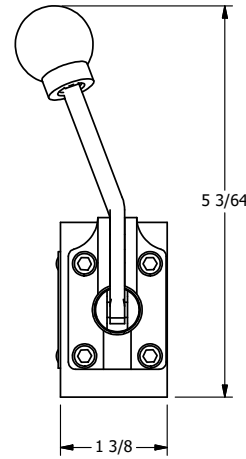

4

3

2

1

AAA
PRODUCTS
INTERNATIONAL

**AAA PRODUCTS
INTERNATIONAL**
7114 Harry Hines Blvd
Dallas, TX 75235

TITLE: 1/4" SIDE PORT, LEVER, 2 POS,
PILOT RTRN, BNT LVR LFT,
90D LVR

DRAWING NO.:
DIM_HR2BLR