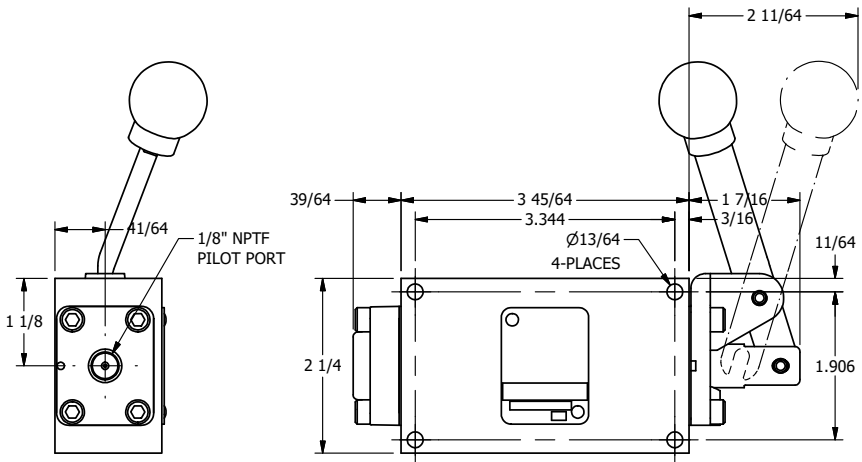

4

3

2

1

AAA
PRODUCTS
INTERNATIONAL

**AAA PRODUCTS
INTERNATIONAL**
7114 Harry Hines Blvd
Dallas, TX 75235

TITLE: 1/4" SIDE PORT, LEVER, 2 POS,
PILOT RTRN, BNT LVR LFT,
90D LVR

DRAWING NO.:
DIM_HR2BLR