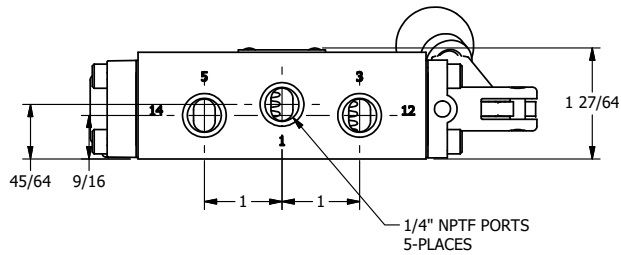

4

3

2

1

AAA
PRODUCTS
INTERNATIONAL

**AAA PRODUCTS
INTERNATIONAL**
7114 Harry Hines Blvd
Dallas, TX 75235

TITLE: 1/4" SIDE PORT, LEVER, 2 POS,
PILOT RTRN, BNT LVR LFT,
90D LVR

DRAWING NO.:
DIM_HR2BLR