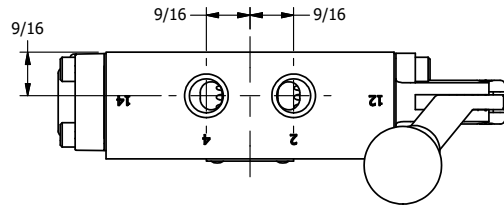

4

3

2

1

AAA
PRODUCTS
INTERNATIONAL

**AAA PRODUCTS
INTERNATIONAL**
7114 Harry Hines Blvd
Dallas, TX 75235

TITLE: 1/4" SIDE PORT, LEVER, 2 POS,
PILOT RTRN, BNT LVR LFT,
90D LVR

DRAWING NO.:
DIM_HR2BLR