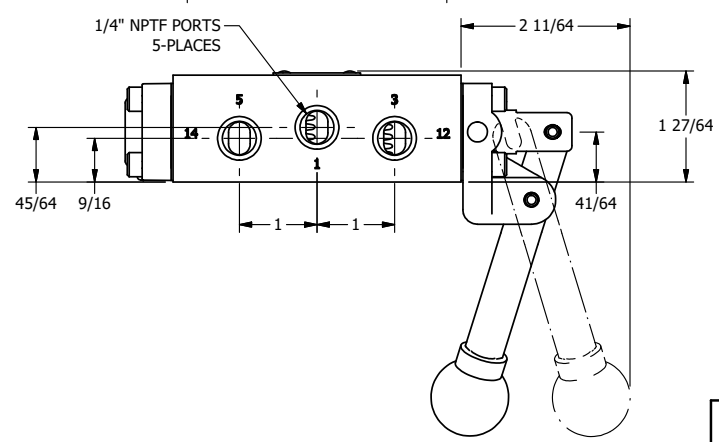

**AAA**  
PRODUCTS  
INTERNATIONAL

**AAA PRODUCTS  
INTERNATIONAL**  
7114 Harry Hines Blvd  
Dallas, TX 75235

TITLE: 1/4" SIDE PORT, LEVER, 2 POS,  
FRCTN POS, PILOT RTRN,  
BNT LVR LFT, LOCKOUT C, 180D LVR