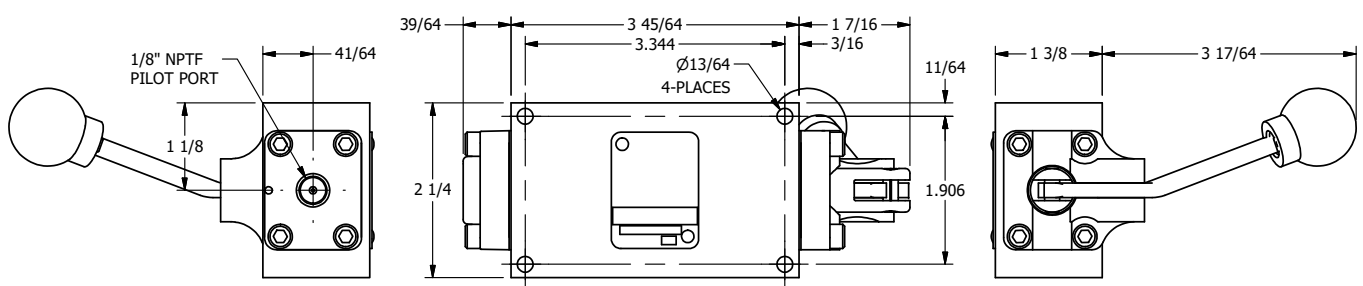

**AAA**  
PRODUCTS  
INTERNATIONAL

**AAA PRODUCTS  
INTERNATIONAL**  
7114 Harry Hines Blvd  
Dallas, TX 75235

TITLE: 1/4" SIDE PORT, LEVER, 2 POS,  
FRCTN POS, PILOT RTRN,  
BNT LVR LFT, LOCKOUT C, 180D LVR