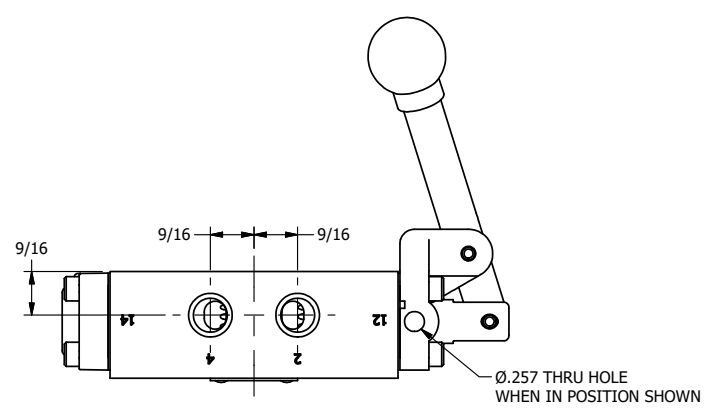

**AAA**  
PRODUCTS  
INTERNATIONAL

**AAA PRODUCTS  
INTERNATIONAL**  
7114 Harry Hines Blvd  
Dallas, TX 75235

TITLE: 1/4" SIDE PORT, LEVER, 2 POS,  
FRCTN POS, PILOT RTRN,  
BNT LVR LFT, LOCKOUT C, 180D LVR