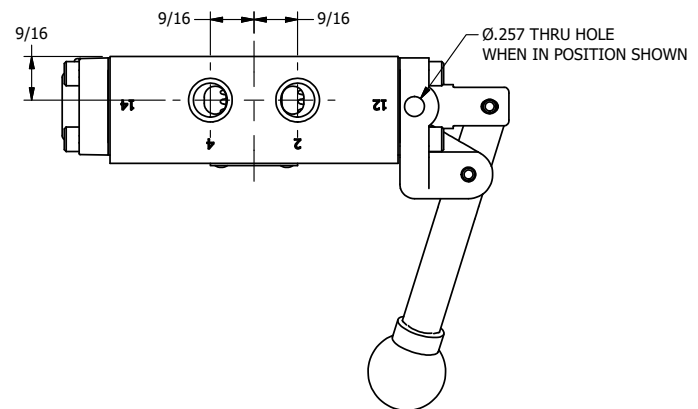

4

3

2

1

AAA
PRODUCTS
INTERNATIONAL

AAA PRODUCTS INTERNATIONAL
7114 Harry Hines Blvd
Dallas, TX 75235

TITLE: 1/4" SIDE PORT, LEVER, 2 POS,
PILOT RTRN, BNT LVR LFT,
LOCKOUT C

DRAWING NO.:
DIM_HR2BLLO