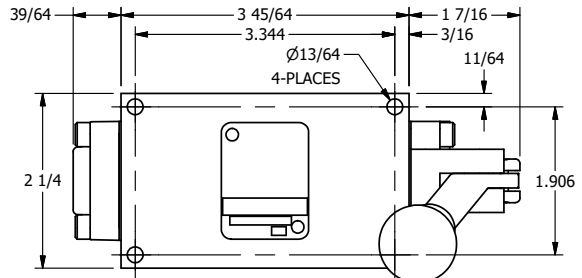

4

3

2

1

AAA
PRODUCTS
INTERNATIONAL

AAA PRODUCTS INTERNATIONAL
7114 Harry Hines Blvd
Dallas, TX 75235

TITLE: 1/4" SIDE PORT, LEVER, 2 POS,
PILOT RTRN, BNT LVR LFT,
LOCKOUT C

DRAWING NO.:
DIM_HR2BLLO