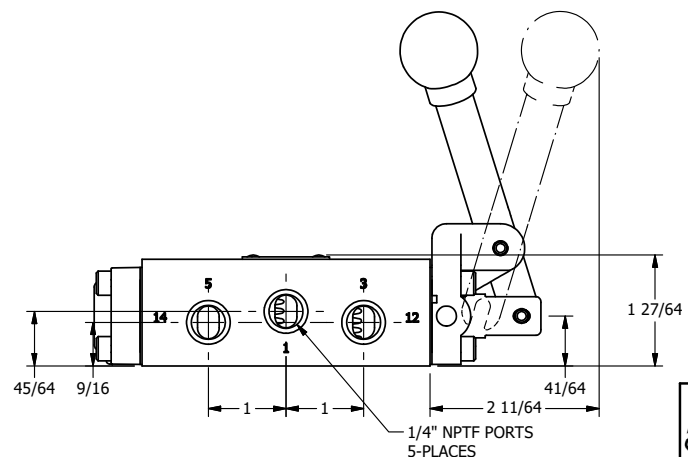

4

3

2

1

AAA
PRODUCTS
INTERNATIONAL

AAA PRODUCTS INTERNATIONAL
7114 Harry Hines Blvd
Dallas, TX 75235

TITLE: 1/4" SIDE PORT, LEVER, 2 POS,
PILOT RTRN, BNT LVR LFT,
LOCKOUT C

DRAWING NO.:
DIM_HR2BLLO