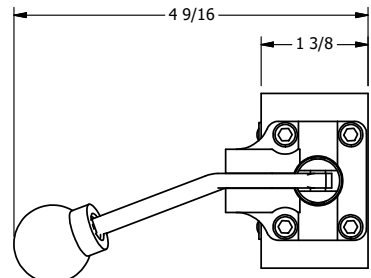

4

3

2

1

AAA
PRODUCTS
INTERNATIONAL

AAA PRODUCTS INTERNATIONAL
7114 Harry Hines Blvd
Dallas, TX 75235

TITLE: 1/4" SIDE PORT, LEVER, 2 POS,
PILOT RTRN, BNT LVR LFT,
LOCKOUT C

DRAWING NO.:
DIM_HR2BLLO