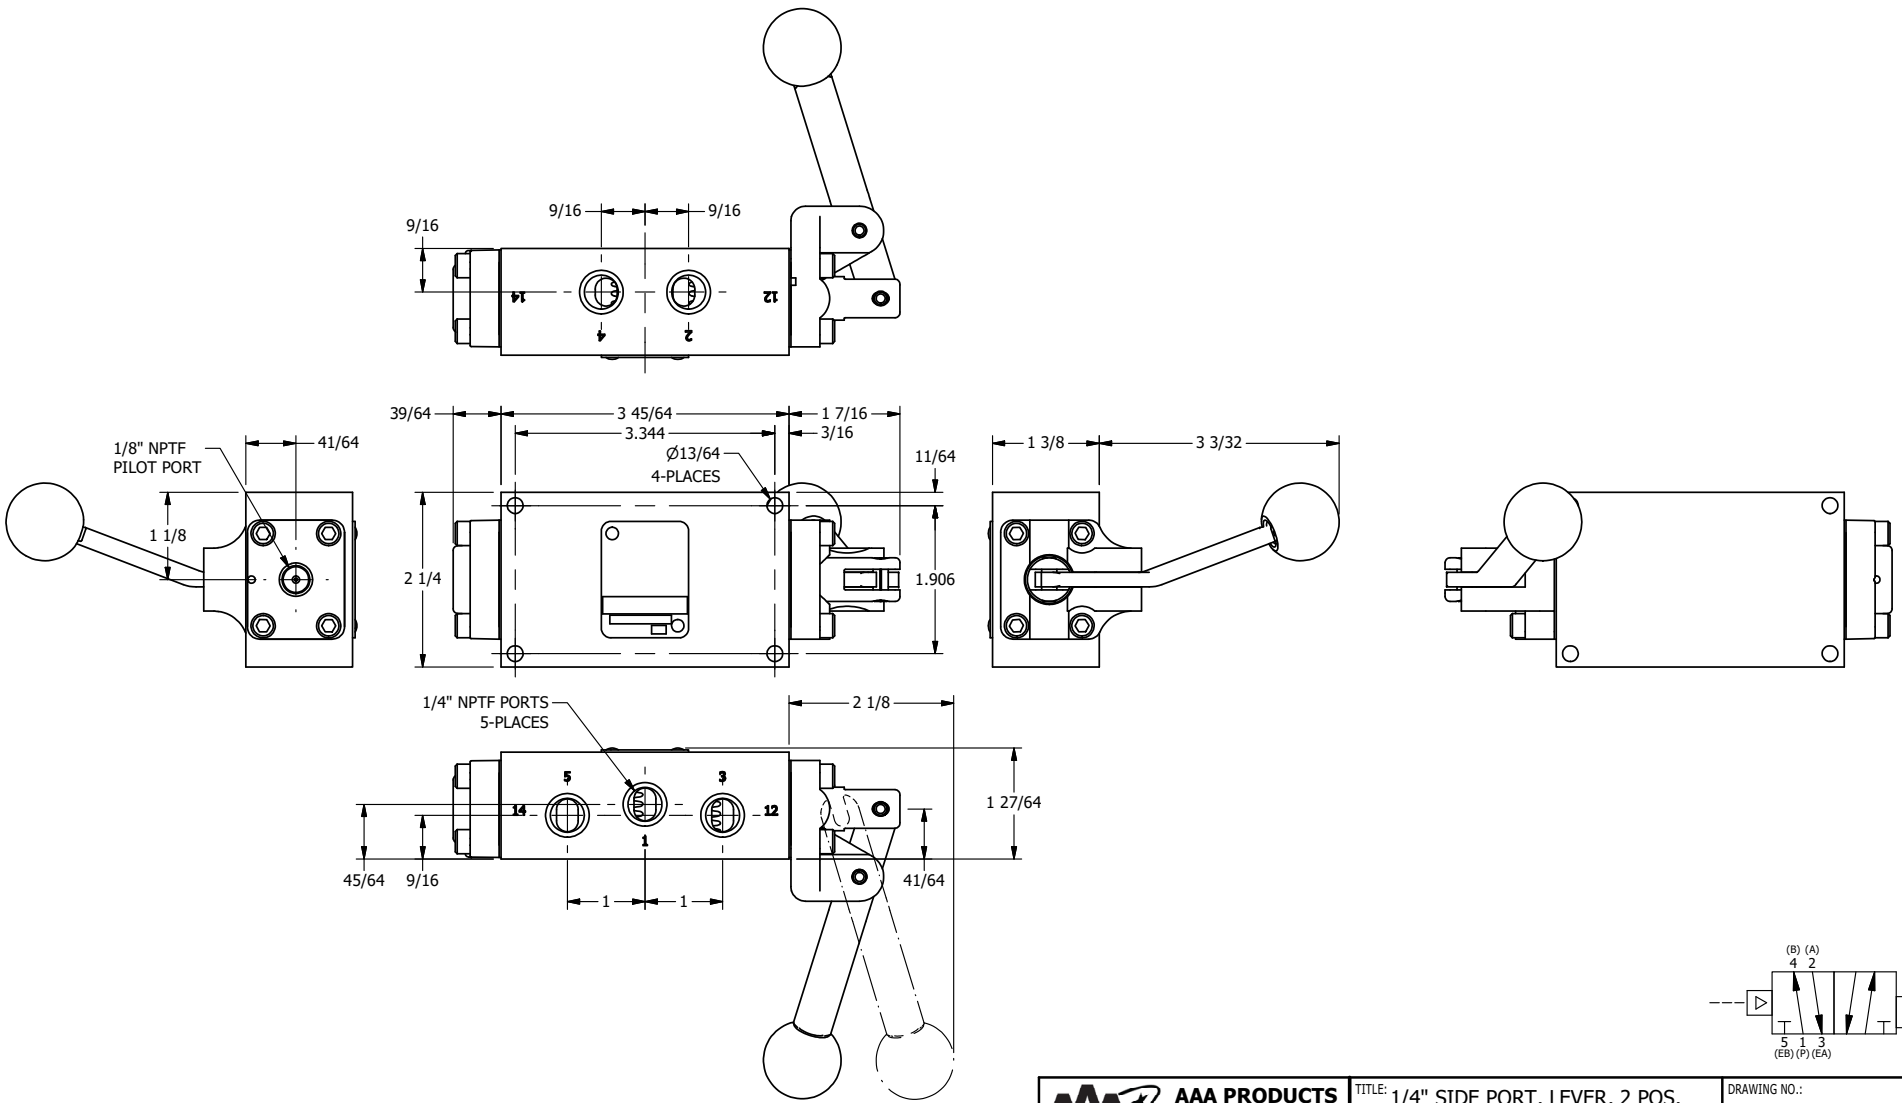

AAA
PRODUCTS
INTERNATIONAL

**AAA PRODUCTS
INTERNATIONAL**
7114 Harry Hines Blvd
Dallas, TX 75235

TITLE: 1/4" SIDE PORT, LEVER, 2 POS,
FRCTN POS, PILOT RTRN,
BNT LVR LFT, RED KNB, 180D LVR

DRAWING NO.:
DIM_HR2BLJT